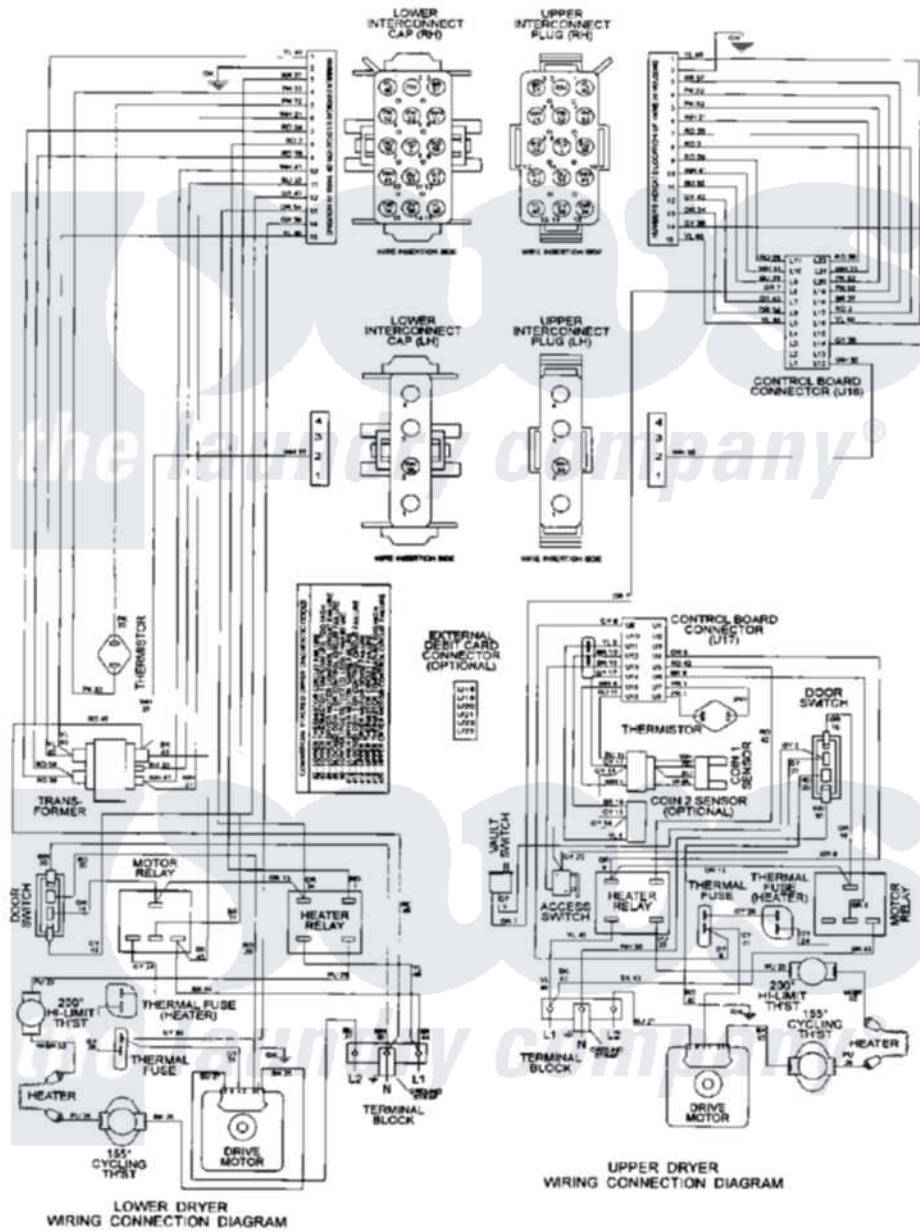

Maytag MUE15PDAYA 10 - WIRING INFORMATION

[Maytag Commercial Maytag MUE15PDAYA Dryer Parts](#) Parts Diagram 10 - WIRING INFORMATION
 Click on the part number to view part

Item	Original Part Number	Replaced By	Status	Part Description
001	NLA		Not Available	WIRING INFORMATION