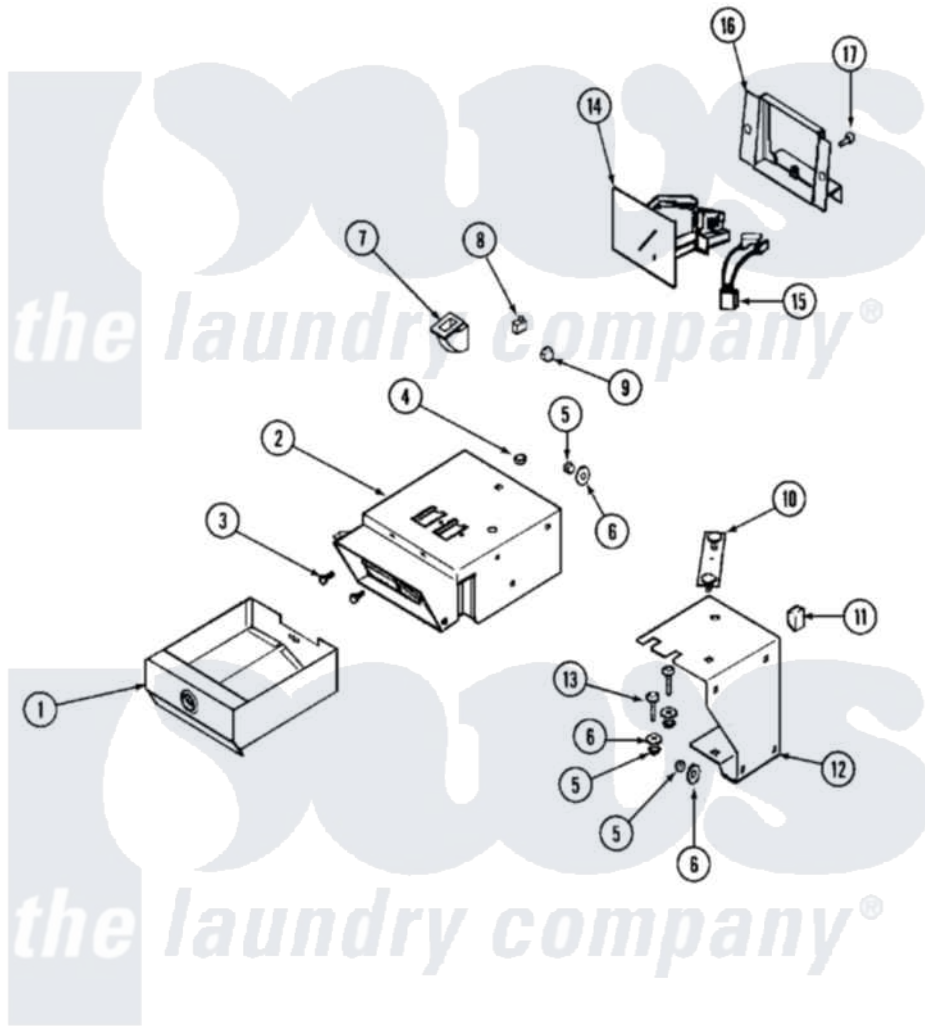

# Maytag MUE15PDAYW 02 - CONTROL CENTER

Maytag [Commercial Maytag MUE15PDAYW Dryer Parts](#) Parts Diagram 02 - CONTROL CENTER  
 Click on the part number to view part

Item	Original Part Number	Replaced By	Status	Part Description
001	33001984	<a href="#">Y33001983</a>		Box, Coin
"	<a href="#">Y33001983</a>			Box, Coin
002	<a href="#">33001987</a>			(ALM)
"	<a href="#">Y33001986</a>			Vault, Coin
003	212707	<a href="#">3196385</a>		Screw
004	<a href="#">Y052740</a>	<a href="#">62739</a>		Nut, Lock
005	<a href="#">Y052734</a>			Nut, Carrage Bolts And Bracket
006	<a href="#">312535</a>			Washer, Vault Mounting Brk.
"	NLA		Not Available	WASHER, VAULT MOUNTING BRK.
007	<a href="#">314635</a>			Chute, Coin
008	<a href="#">33001250</a>			Switch, Vault And Service Door
009	NLA		Not Available	NUT, CAGE
010	22001810		Not Available	STRAP, MOUNTING
011	<a href="#">33001989</a>			Retainer, Vault Switch

012	<a href="#">33001990</a>		Bracket, Mounting Vault
013	<a href="#">33001991</a>		Bolt, Carriage
014	<a href="#">216200</a>		Face Plate Return Button
"	22001873	<a href="#">22004112</a>	Coin Drop Greenwald Us.25
"	<a href="#">22002144</a>		Single Faceplate
015	<a href="#">314665</a>		Screw, Switch Assembly
"	<a href="#">33001985</a>		Switch, Optic
016	<a href="#">33001992</a>		Bracket, Coin Drop Mount.
"	33001993	<a href="#">33001992</a>	Bracket, Coin Drop Mount.
017	<a href="#">Y313561</a>		Screw---NA
"	<a href="#">910181</a>		Lockwasher, Terminal Block