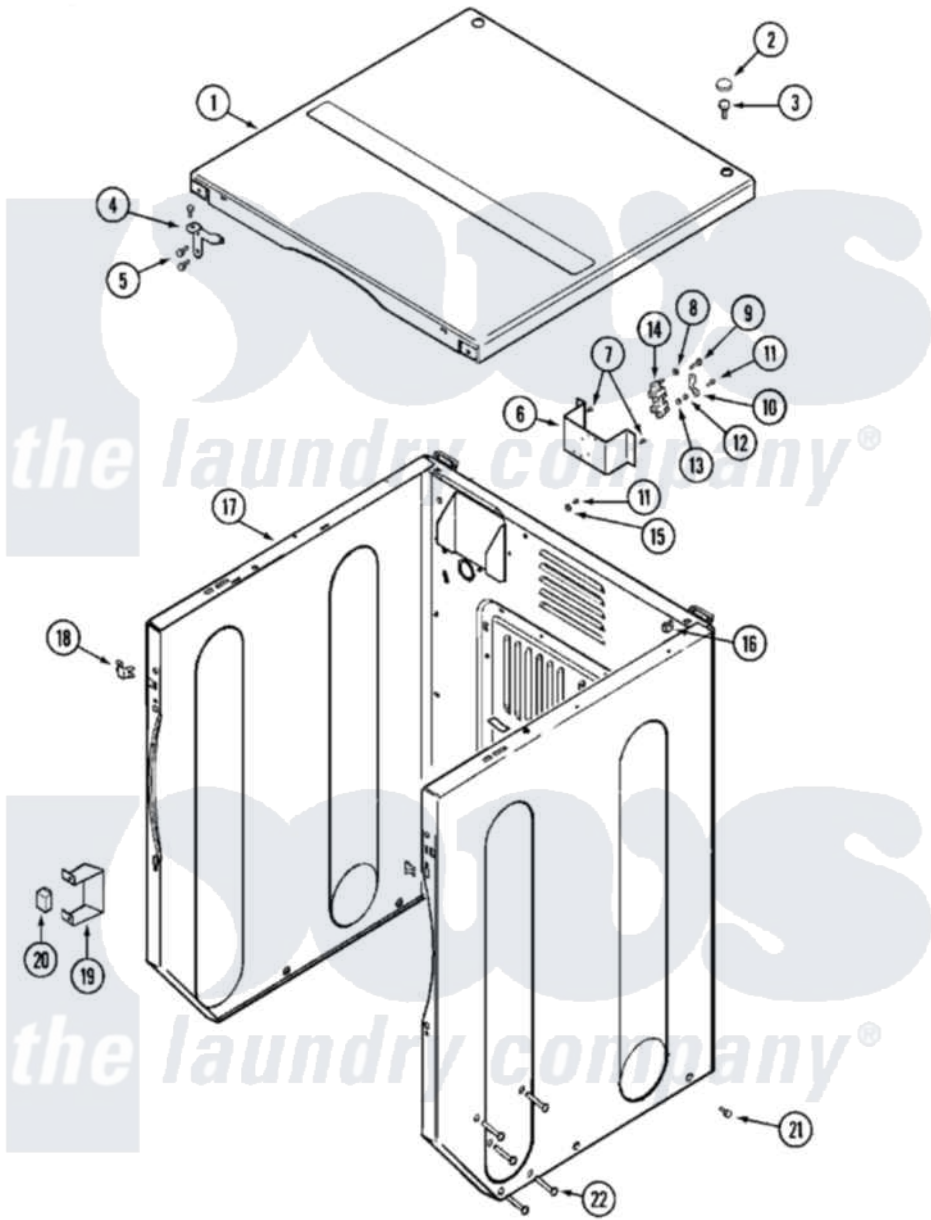

Maytag MUE15PDAYW 03 - CABINET-FRONT (UPPER)

Maytag Commercial Maytag MUE15PDAYW Dryer Parts Parts Diagram 03 - CABINET-FRONT (UPPER)
 Click on the part number to view part

Item	Original Part Number	Replaced By	Status	Part Description
001	33001995	33002124		Cover, Top
"	NLA		Not Available	(ALM)
002	33001997			Plug, Hole
003	22001883	214354		Screw, Top Cover To Cabnt.
004	33001998			Bracket, Top Cover
"	33001999			Bracket, Top Cover
005	22001995			Screw Note: Screw, Tumbler Front And Shroud
006	NLA		Not Available	BRACKET, TERMINAL BLOCK---NA
007	22001995			Screw Note: Screw, Tumbler Front And Shroud
008	Y311270			Washer, Terminal Block
009	Y312209	W10001200		Screw
010	Y312184			Strap, Grounding
011	NLA		Not Available	SCREW, GROUND STRAP
012	311484	112432		Nut

013	311093		Washer, Terminal Connection
014	33001244		Block, Terminal
015	NLA	Not Available	WASHER, GROUND LUG
016	22001502		Fastener, U-NUt
017	NLA	Not Available	CABINET (WHT)
018	33001980		Fastener, Access Panel
019	Y313561		Screw---NA
"	33002002		Bracket, Switch
"	Y310632	1163839	Screw
020	206824	W10133335	Relay, Motor
"	Y251119	3177991	Screw
021	213007		Xfor Cabinet See Cabinet, Back
022	33001991		Bolt, Carriage