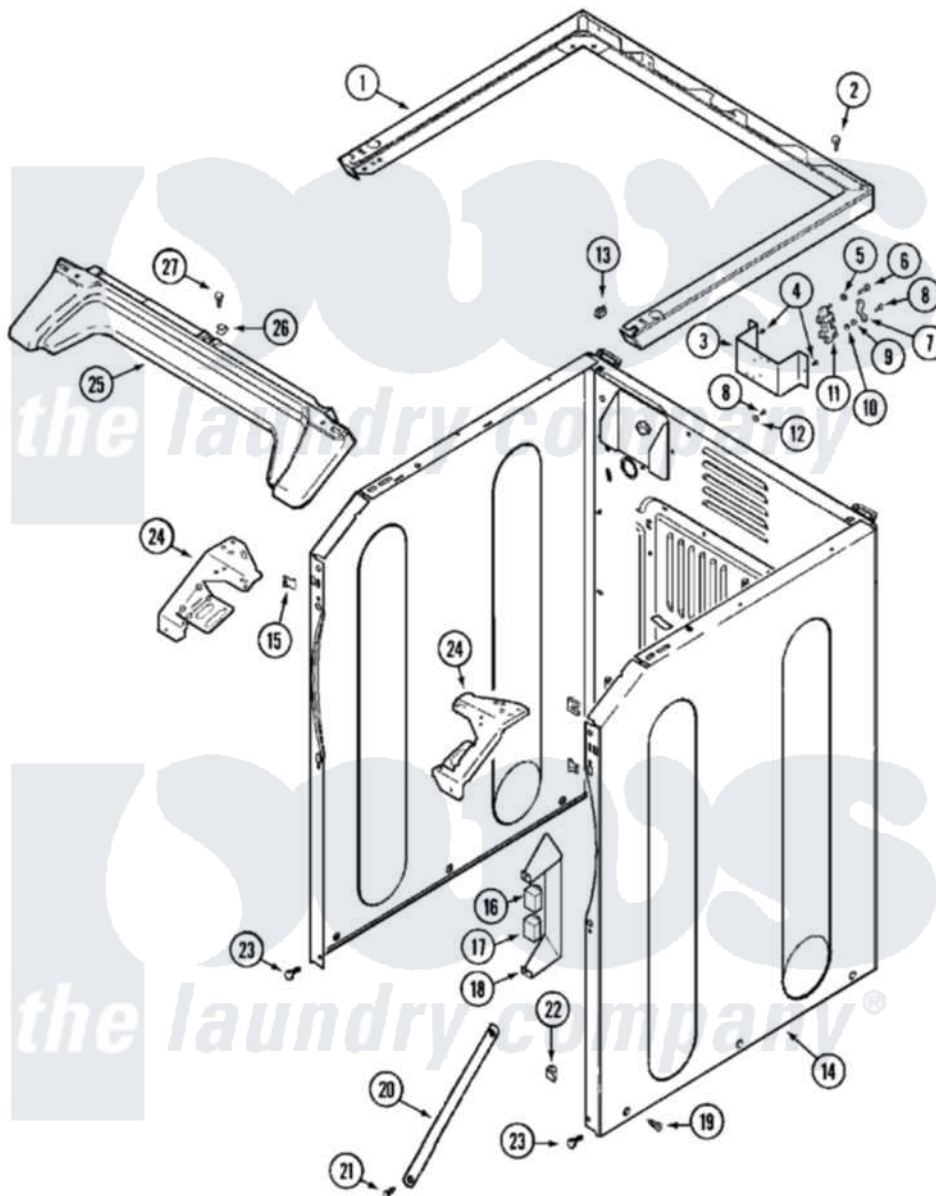

# Maytag MUE15PDAYW 04 - CABINET-FRONT (LOWER)

Maytag Commercial Maytag MUE15PDAYW Dryer Parts Parts Diagram 04 - CABINET-FRONT (LOWER)  
 Click on the part number to view part

Item	Original Part Number	Replaced By	Status	Part Description
001	33002005	<a href="#">33002963</a>		Support, Weld Assembly
"	NLA		Not Available	SUPPORT (ALM)
002	22001883	<a href="#">214354</a>		Screw, Top Cover To Cabnt.
003	NLA		Not Available	BRACKET, TERMINAL BLOCK---NA
004	<a href="#">22001995</a>			Screw Note: Screw, Tumbler Front And Shroud
005	<a href="#">Y311270</a>			Washer, Terminal Block
006	<a href="#">Y312209</a>	<a href="#">W10001200</a>		Screw
007	<a href="#">Y312184</a>			Strap, Grounding
008	NLA		Not Available	SCREW, GROUND STRAP
009	<a href="#">311484</a>	<a href="#">112432</a>		Nut
010	<a href="#">311093</a>			Washer, Terminal Connection
011	<a href="#">33001244</a>			Block, Terminal
012	NLA		Not Available	WASHER, GROUND LUG
013	<a href="#">22001502</a>			Fastener, U-NUT
014	<a href="#">33002626</a>			Cabinet, Assembly