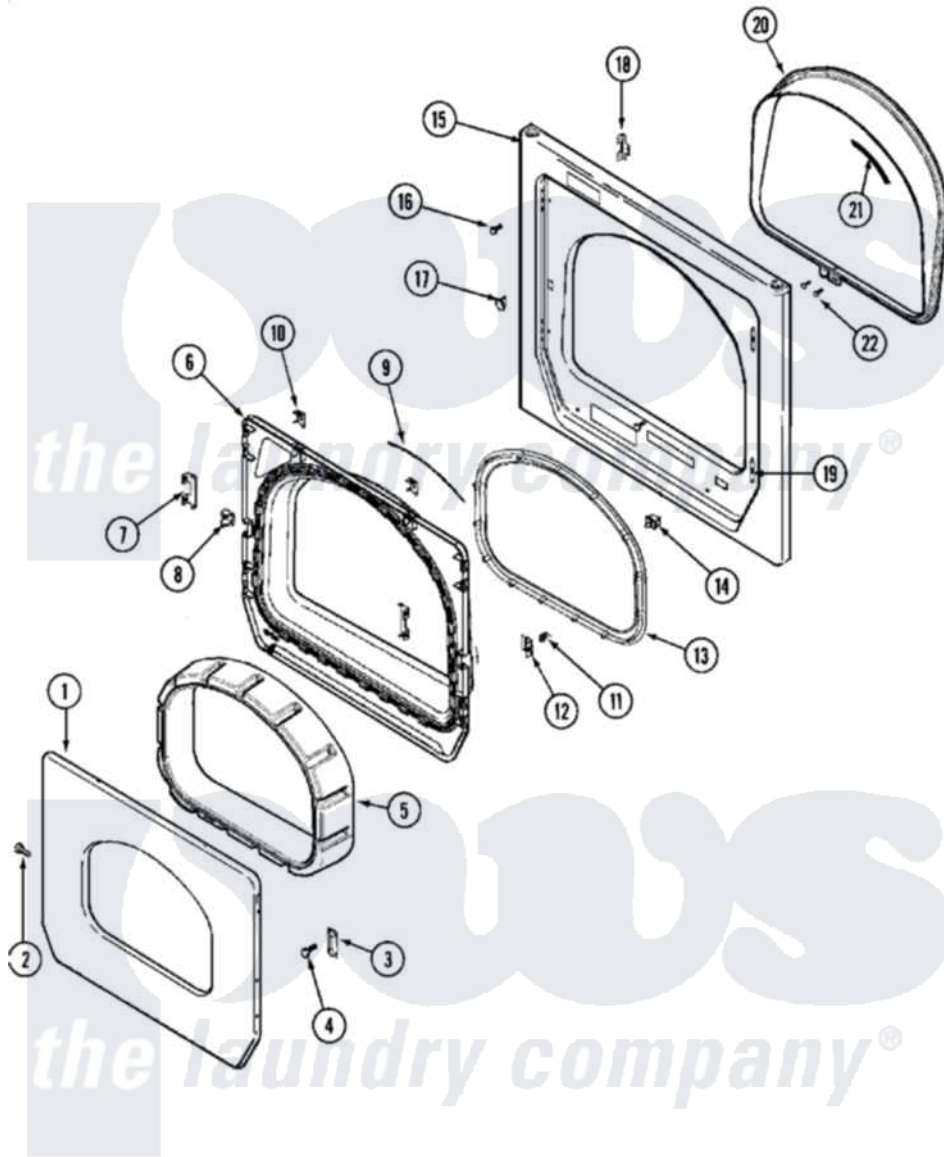

Maytag MUE15PDAYW 05 - DOOR (UPPER)

Maytag [Commercial Maytag MUE15PDAYW Dryer Parts](#) Parts Diagram 05 - DOOR (UPPER)
 Click on the part number to view part

Item	Original Part Number	Replaced By	Status	Part Description
001	33002015			Door, Outer
"	NLA		Not Available	DOOR, OUTER (ALM)
002	22002063			Screw No.8-18AB Wafer Head
"	22002064	489355		Screw, 8 X 1/2
003	33002017			Hinge, Door
004	22002062	98006631		Screw
005	22002300	9740848		Screw, Mixing Valve Mounting
"	33002018	33002780		Door Tunnel W` Handle
"	33002019	33002781		Door Tunne
006	33002020			Door, Inner W/Seal
"	NLA		Not Available	DOOR, INNER (ALM)
007	22002038			Clip, Door
008	33001763			Plug, Inner Door
009	33002094			Seal, Door
010	22002039			Clip, Door
011	33001761			Strike, Door

012	33001793		Bracket, Strike
013	33002022	33002607	Lens, Door
"	33002607		Lens, Door
014	33002038		Switch, Door
015	33001711	33002936	Medallion-
"	33002023	33002081	Panel, Front
"	33002024	Not Available	PANEL, FRONT (UPR-ALM)
"	33002051	Not Available	SCREW, FRONT PANEL
016	33001486	98008544	Screw
017	33001791	306436	Door Latch Kit--W
018	33002025		Twin Speednut
019	33001175		Cover, Hinge Hole
"	33001176		Cover, Hinge Hole
020	33002026		Extension, Tumbler Front
021	33001767		Seal, Shroud
022	33001855	33002917	Screw, No.10-16