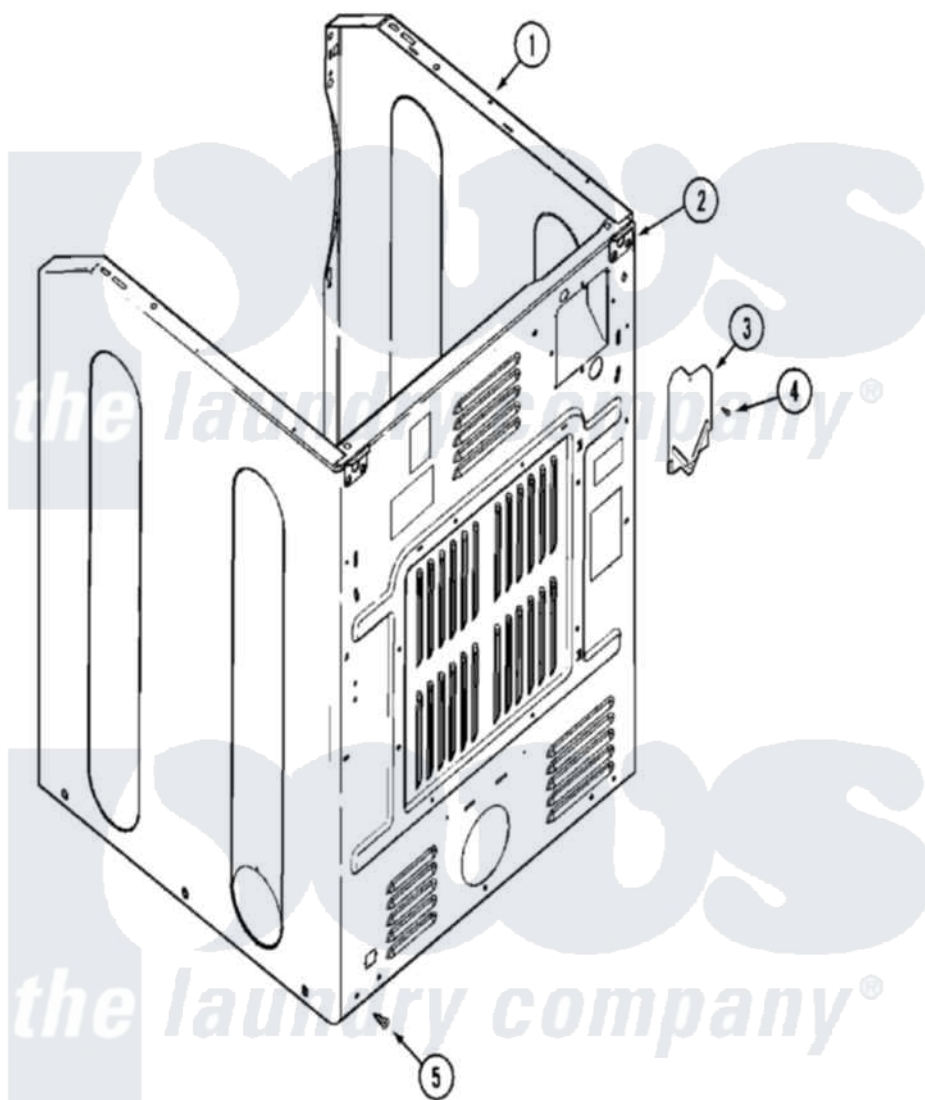

Maytag MUE15PDAYW 06 - CABINET-REAR

Maytag Commercial Maytag MUE15PDAYW Dryer Parts Parts Diagram 06 - CABINET-REAR
 Click on the part number to view part

Item	Original Part Number	Replaced By	Status	Part Description
001	33002626			Cabinet, Assembly
"	NLA		Not Available	CABINET (WHT-LWR)
002	22001995			Screw Note: Screw, Tumbler Front And Shroud
"	22003367	22004095		Hinge, Plastic
"	NLA		Not Available	BRACKET, CABINET HINGE
003	33001795			Cover, Terminal Block
004	22001995			Screw Note: Screw, Tumbler Front And Shroud
005	22001995			Screw Note: Screw, Tumbler Front And Shroud