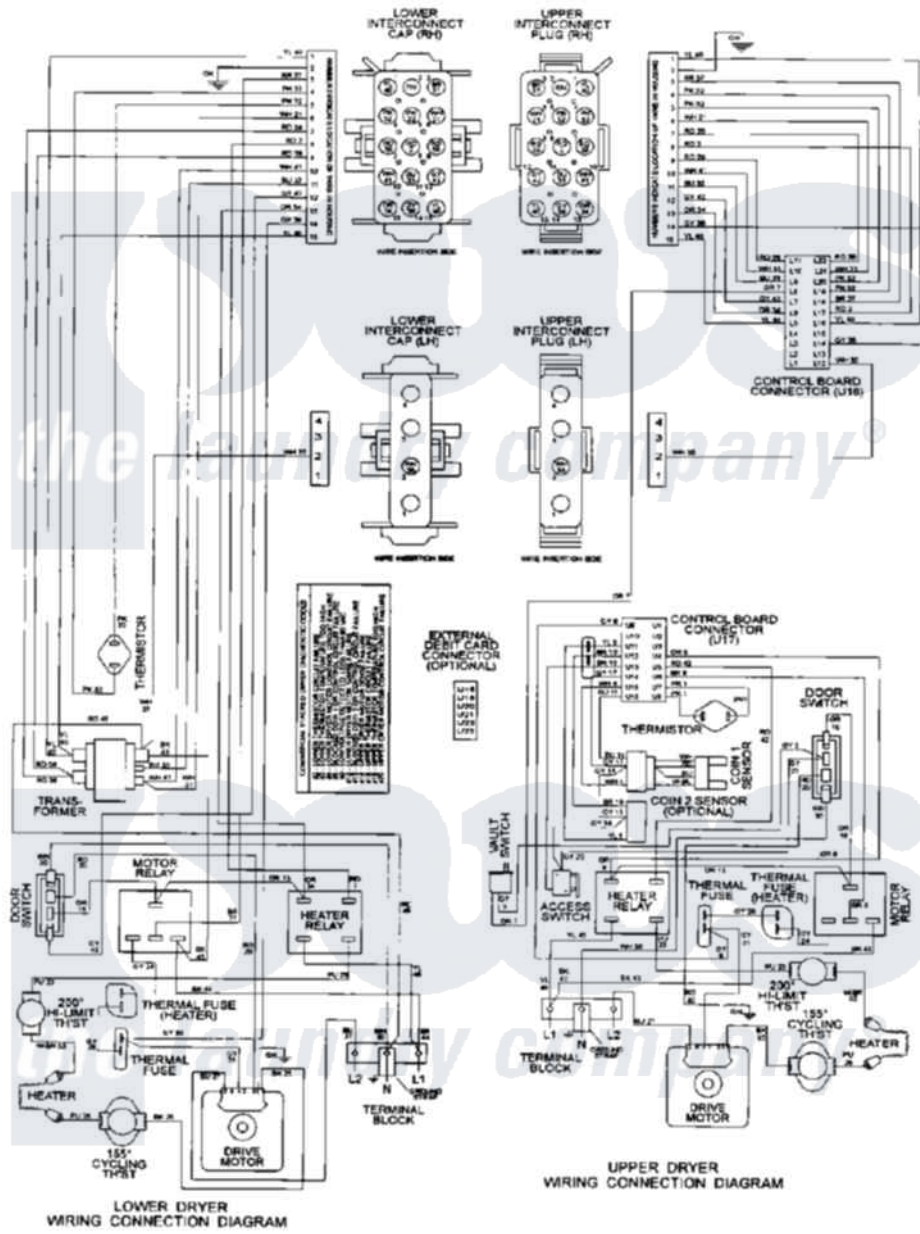

Maytag MUE15PDAYW 10 - WIRING INFORMATION

Maytag Commercial Maytag MUE15PDAYW Dryer Parts Parts Diagram 10 - WIRING INFORMATION
 Click on the part number to view part

Item	Original Part Number	Replaced By	Status	Part Description
001	NLA		Not Available	WIRING INFORMATION