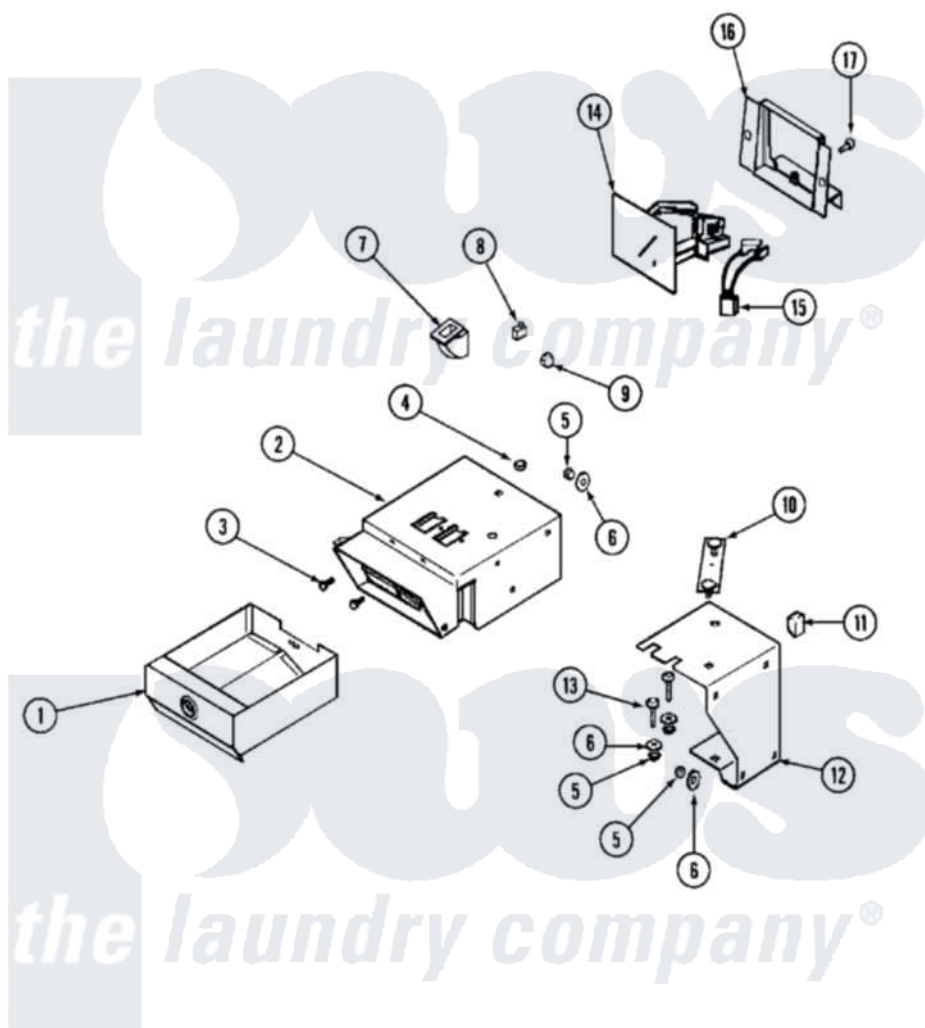

Maytag MUE15PDAZW 02 - CONTROL CENTER

Maytag [Commercial Maytag MUE15PDAZW Dryer Parts](#) Parts Diagram 02 - CONTROL CENTER
 Click on the part number to view part

Item	Original Part Number	Replaced By	Status	Part Description
001	Y33001983			Box, Coin
002	Y33001986			Vault, Coin
003	212707	3196385		Screw
004	Y052740	62739		Nut, Lock
005	Y052734			Nut, Carrage Bolts And Bracket
006	312535			Washer, Vault Mounting Brk.
"	NLA		Not Available	WASHER, VAULT MOUNTING BRK.
007	314635			Chute, Coin
008	33001250			Switch, Vault And Service Door
009	NLA		Not Available	NUT, CAGE
010	22001810		Not Available	STRAP, MOUNTING
011	33001989			Retainer, Vault Switch
012	33001990			Bracket, Mounting Vault
013	33001991			Bolt, Carriage

014	216200		Face Plate Return Button
"	22001875		Coin Drop Assembly-Dual
"	22002144		Single Faceplate
"	22002535	W10133245	Dual Coin Drop Assembly
"	22003815		Dual Faceplate
015	314665		Screw, Switch Assembly
"	33001985		Switch, Optic
016	33001992		Bracket, Coin Drop Mount.
017	Y313561		Screw---NA
"	910181		Lockwasher, Terminal Block