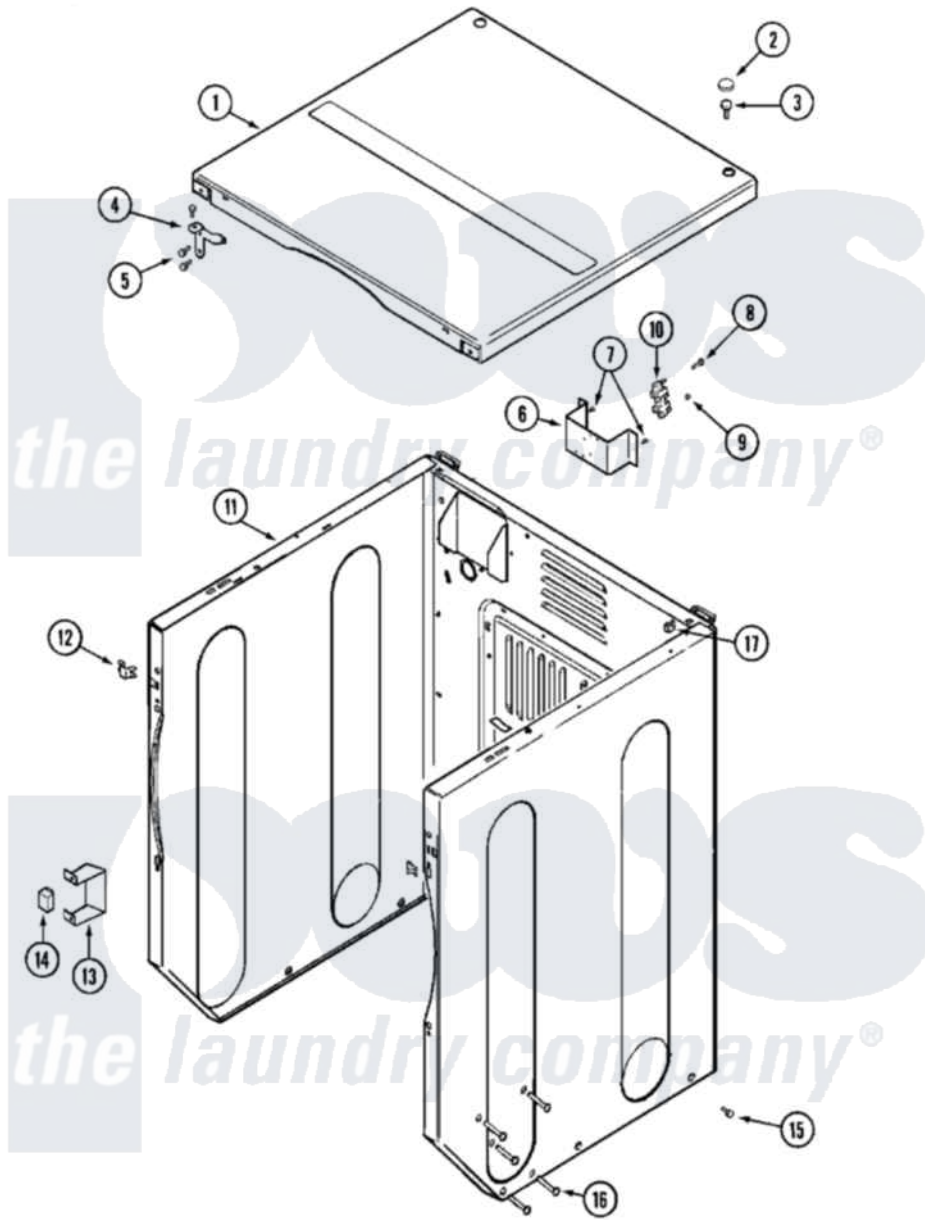

Maytag MUE15PDAZW 03 - CABINET-FRONT (UPPER)

Maytag [Commercial Maytag MUE15PDAZW Dryer Parts](#) Parts Diagram 03 - CABINET-FRONT (UPPER)
 Click on the part number to view part

Item	Original Part Number	Replaced By	Status	Part Description
001	22001995			Screw Note: Screw, Tumbler Front And Shroud
"	22001996	3370225		Screw
"	33002058		Not Available	COVER, TOP (WHT)
"	33002062		Not Available	BACKUP, STRAIN RELIEF
"	Y314174			Terminal Cover - Canada
002	33001997			Plug, Hole
003	22001883	214354		Screw, Top Cover To Cabnt.
004	33001998			Bracket, Top Cover
"	33001999			Bracket, Top Cover
005	22001995			Screw Note: Screw, Tumbler Front And Shroud
006	315471	22003298		Retainer, Wire
"	33002059			Bracket, Terminal Block
007	22001995			Screw Note: Screw, Tumbler Front And Shroud
008	Y312209	W10001200		Screw

009	311484	112432	Nut
010	33001244		Block, Terminal
011	NLA	Not Available	CABINET (WHT)
012	33001980		Fastener, Access Panel
013	Y313561		Screw---NA
"	33002002		Bracket, Switch
"	Y310632	1163839	Screw
014	206824	W10133335	Relay, Motor
"	Y251119	3177991	Screw
015	213007		Xfor Cabinet See Cabinet, Back
016	33001991		Bolt, Carriage
017	22001502		Fastener, U-NUt