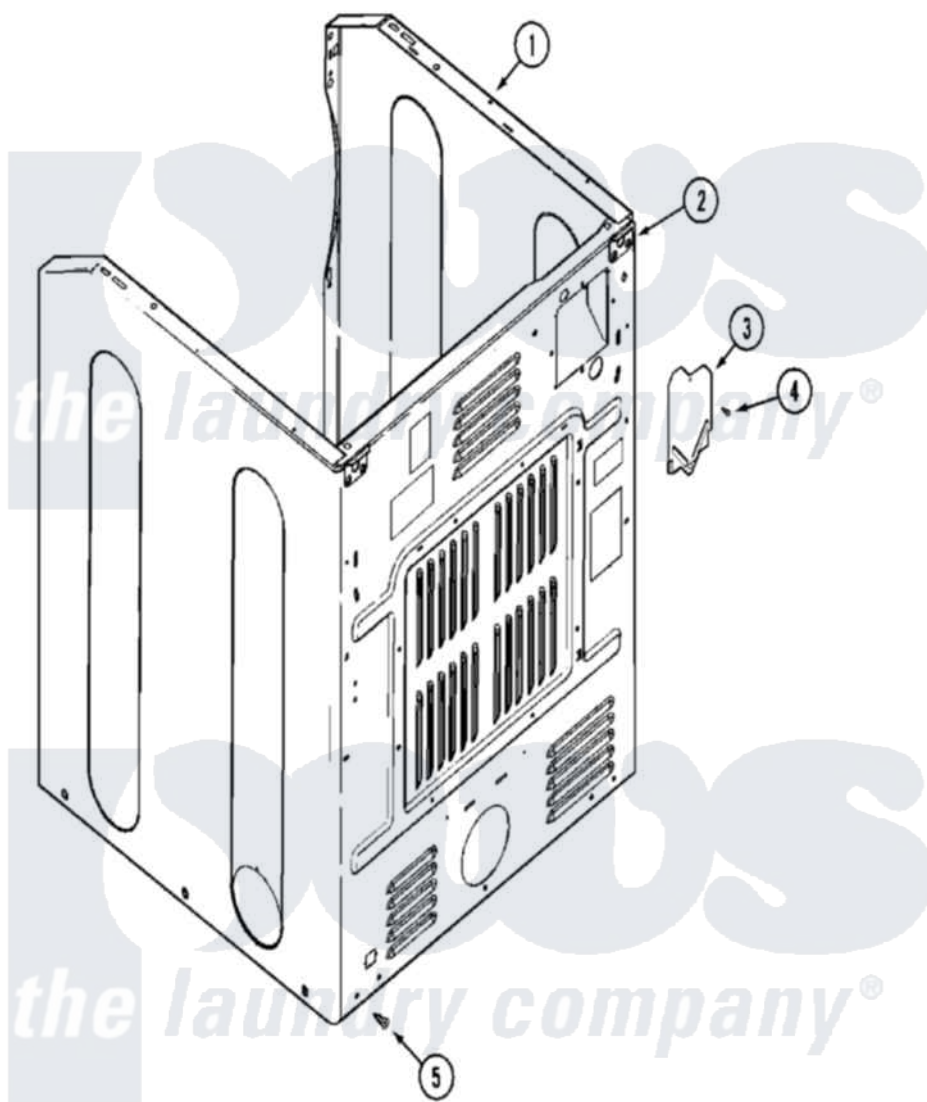

Maytag MUE15PDAZW 05 - CABINET-REAR

Maytag [Commercial Maytag MUE15PDAZW Dryer Parts](#) Parts Diagram 05 - CABINET-REAR
 Click on the part number to view part

Item	Original Part Number	Replaced By	Status	Part Description
001	NLA		Not Available	CABINET (WHT-UPR)
"	NLA		Not Available	PLUG, HOLE
002	NLA		Not Available	BRACKET, CABINET HINGE
003	33001795			Cover, Terminal Block
004	22001995			Screw Note: Screw, Tumbler Front And Shroud
005	22001995			Screw Note: Screw, Tumbler Front And Shroud