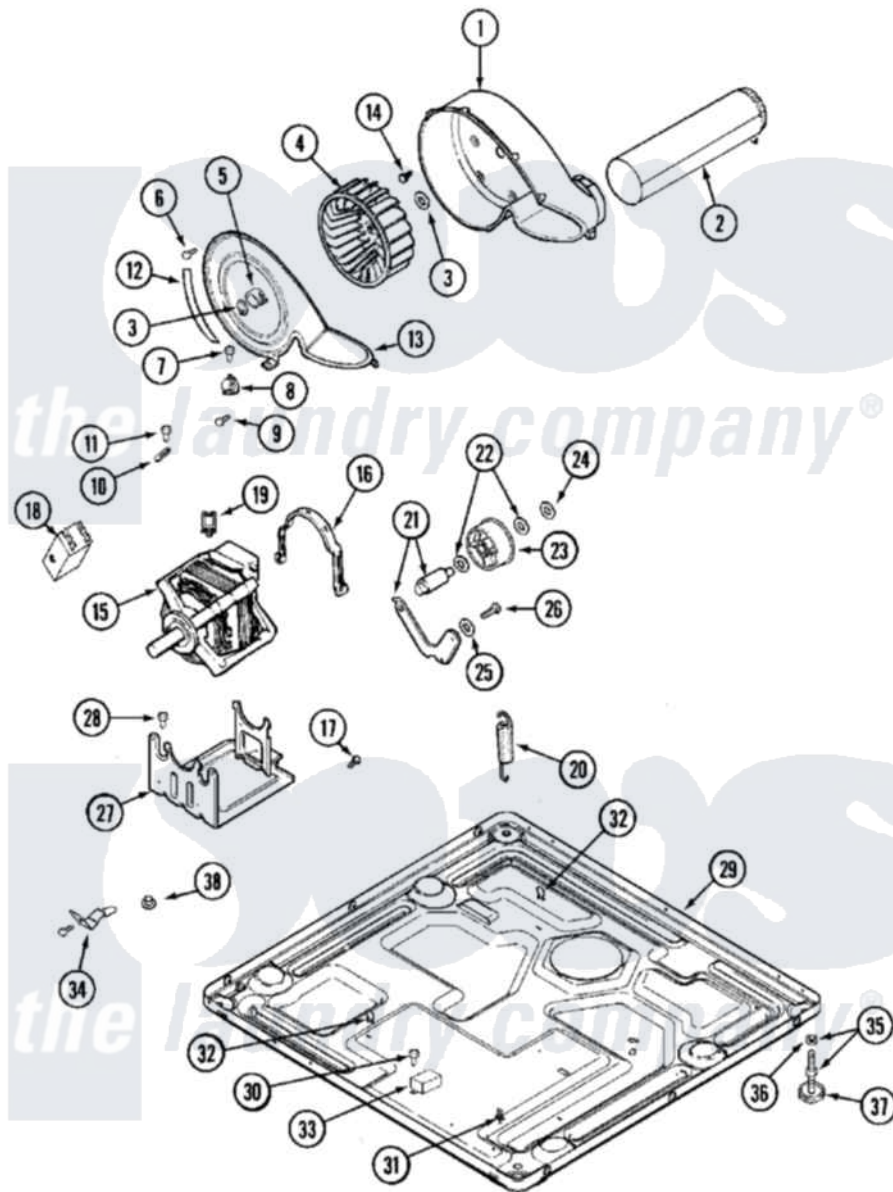

# Maytag MUE15PDAZW 08 - MOTOR DRIVE

Maytag Commercial Maytag MUE15PDAZW Dryer Parts Parts Diagram 08 - MOTOR DRIVE  
 Click on the part number to view part

Item	Original Part Number	Replaced By	Status	Part Description
001	<a href="#">33001789</a>			Housing, Blower
002	<a href="#">22001995</a>			Screw Note: Screw, Tumbler Front And Shroud
"	<a href="#">33001800</a>			Duct Assembly, Exhaust
003	410233	<a href="#">9703438</a>		Ring-Retrn
004	<a href="#">33001790</a>			Wheel, Blower
005	<a href="#">312967</a>			Clamp, Blower Housing
006	33001855	<a href="#">33002917</a>		Screw, No.10-16
007	<a href="#">Y313561</a>			Screw---NA
008	<a href="#">307208</a>			Thermistor, Temp. Control
"	<a href="#">33303391</a>			Thermostat, Cycling
009	22001996	<a href="#">3370225</a>		Screw
010	<a href="#">33001762</a>			Fuse, Thermal
011	NLA		Not Available	SCREW, THERMAL CUT-OFF
012	NLA		Not Available	SEAL, BLOWER COVER
013	33001796	<a href="#">33002711</a>		Cover, Blower Housing
014	314818	<a href="#">1163839</a>		Screw