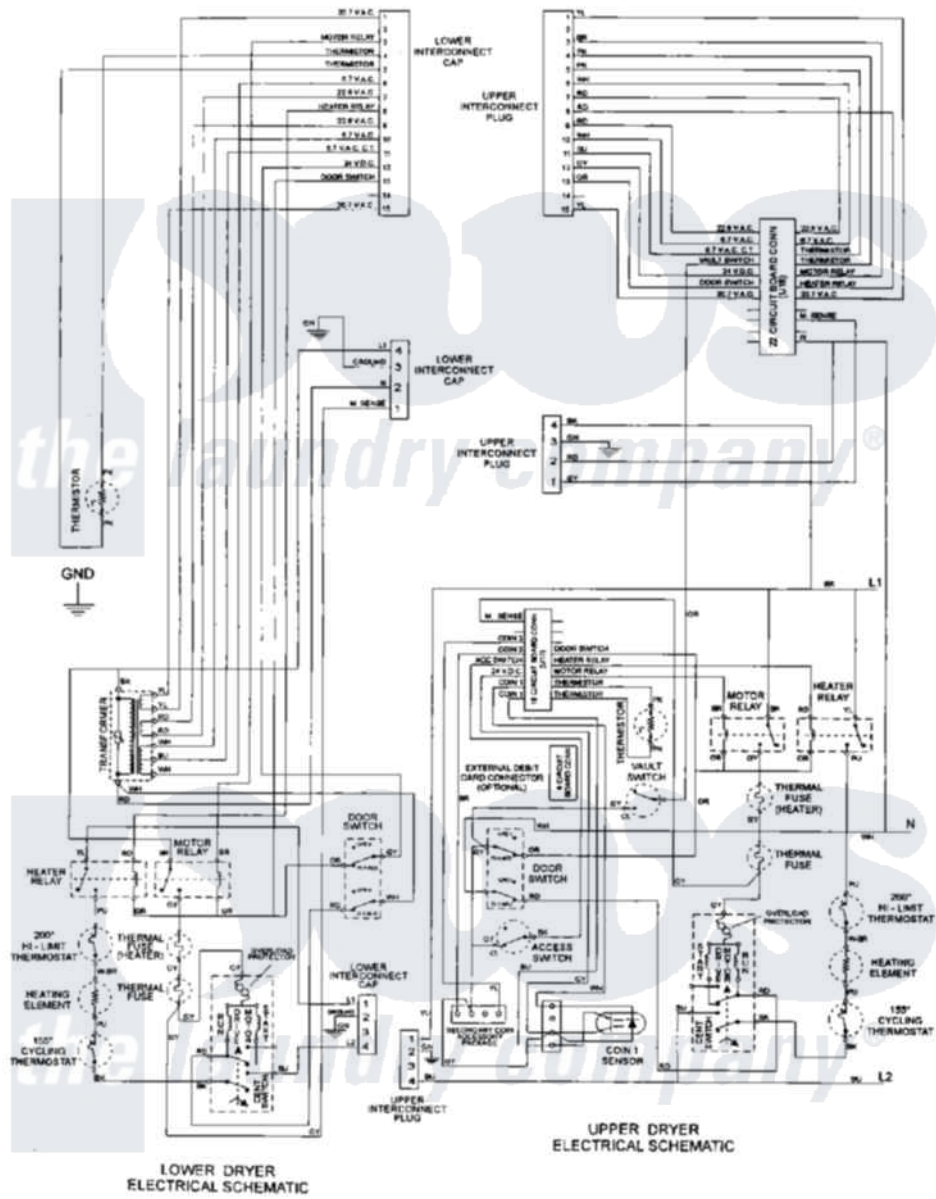

Maytag MUE15PDAZW 09 - WIRING INFORMATION

Maytag [Commercial Maytag MUE15PDAZW Dryer Parts](#) Parts Diagram 09 - WIRING INFORMATION
 Click on the part number to view part

Item	Original Part Number	Replaced By	Status	Part Description
001	NLA		Not Available	WIRING INFORMATION