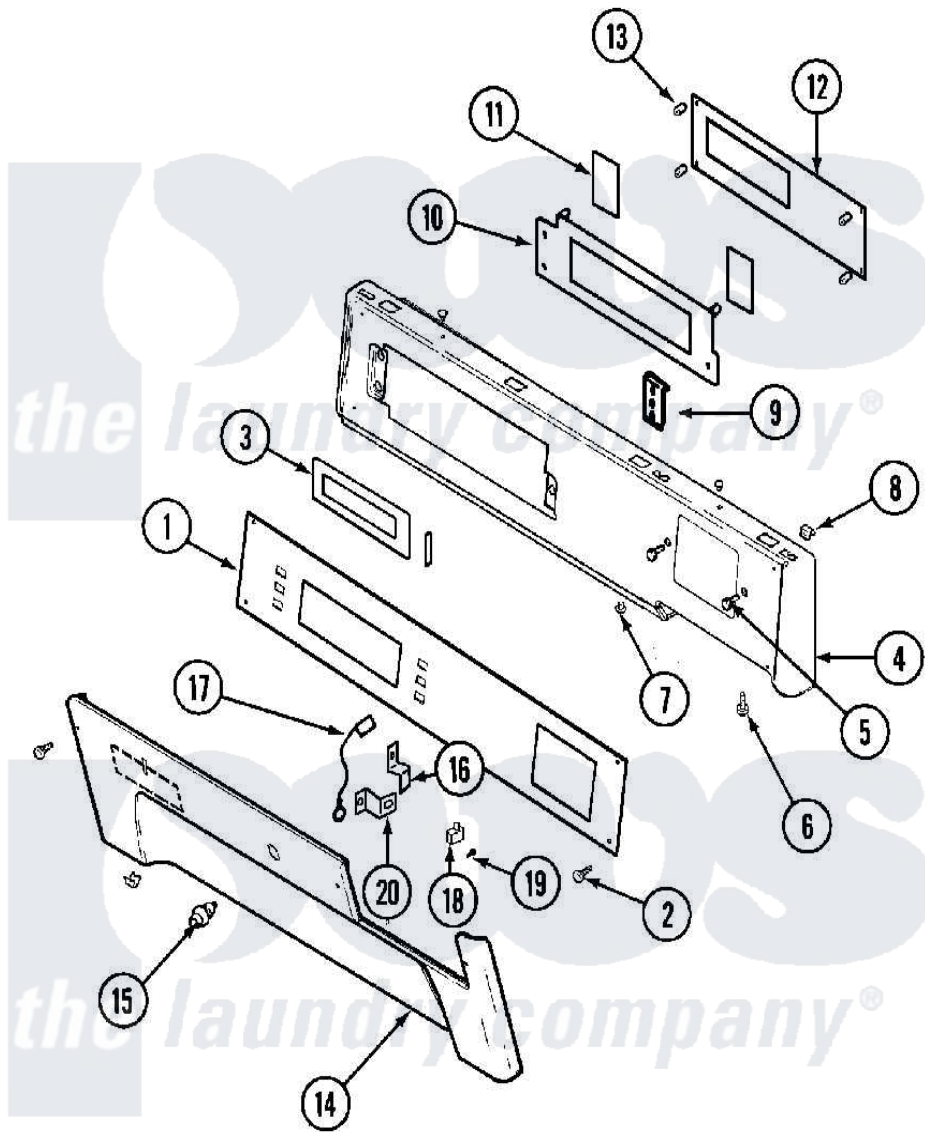

Maytag MUE19PDAYW 01 - CONTROL PANEL

Maytag [Commercial Maytag MUE19PDAYW Dryer Parts](#) Parts Diagram 01 - CONTROL PANEL
 Click on the part number to view part

Item	Original Part Number	Replaced By	Status	Part Description
001	33002148	33002960		Facia, Commerical W/D - PD
002	215506			Screw, Control Panel Overlay
003	33002150	W10133268		Cover, Display
004	33002003			Fastener Clip, Control Panel
"	33002149			Panel, Control
005	910186	99002757		Screw
006	215506			Screw, Control Panel Overlay
007	33001132	33002342		Plug, Sifht Hole
008	33001977			Fastener, Control Panel
010	33002155			Plate, Control Mounting
011	33002152	W10133277		Membrane Switch Assembly
012	33002154	33003006		Control BO
"	33002156	912077		Locknut, Reader Harness
013	33001204			Stand-Off, Ccontrol Board
"	912077			Locknut, Reader Harness
014	215506			Screw, Control Panel Overlay

"	33001978		Panel, Access
"	33001979	33001978	Panel, Access
"	33001980		Fastener, Access Panel
"	33002004		Clip, Fastener
015	Y206081	W10116737	Lock
016	213750	W10133266	Cam-Lock
017	33001981		Wire, Ground
018	33001250		Switch, Vault And Service Door
019	912012	3400409	Screw
020	33001982		Bracket, Switch Mounting
"	33002164		Wire Harness, Main
022	33002060		Bracket, Security
023	22001995		Screw Note: Screw, Tumbler Front And Shroud
"	NLA	Not Available	NUT, SECURITY
024	33002151	Not Available	MANUAL, USE & CARE