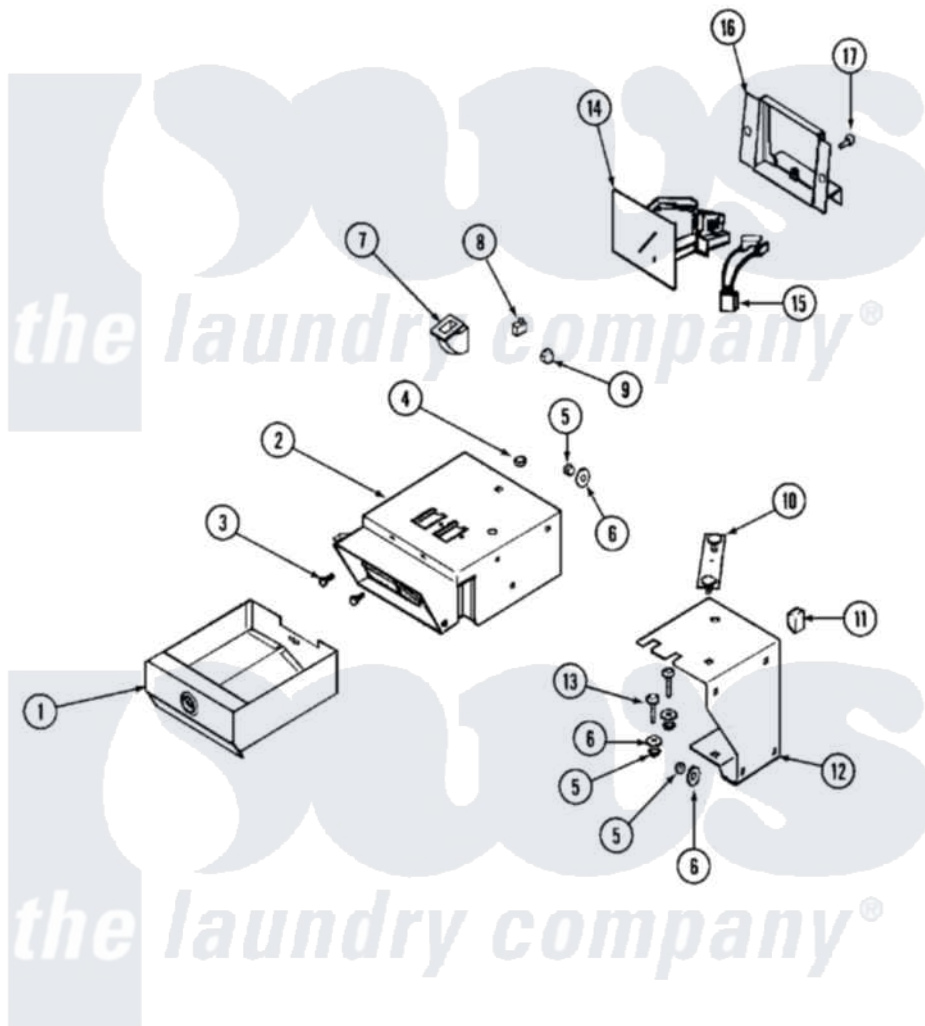

# Maytag MUE19PDAYW 02 - CONTROL CENTER

Maytag [Commercial Maytag MUE19PDAYW Dryer Parts](#) Parts Diagram 02 - CONTROL CENTER  
 Click on the part number to view part

Item	Original Part Number	Replaced By	Status	Part Description
001	<a href="#">Y33001983</a>			Box, Coin
002	<a href="#">Y33001986</a>			Vault, Coin
003	212707	<a href="#">3196385</a>		Screw
004	<a href="#">Y052740</a>	<a href="#">62739</a>		Nut, Lock
005	<a href="#">Y052734</a>			Nut, Carrage Bolts And Bracket
006	<a href="#">312535</a>			Washer, Vault Mounting Brk.
"	NLA		Not Available	WASHER, VAULT MOUNTING BRK.
007	<a href="#">314635</a>			Chute, Coin
008	<a href="#">33001250</a>			Switch, Vault And Service Door
009	NLA		Not Available	NUT, CAGE
010	22001810		Not Available	STRAP, MOUNTING
011	<a href="#">33001989</a>			Retainer, Vault Switch
012	<a href="#">33001990</a>			Bracket, Mounting Vault
013	<a href="#">33001991</a>			Bolt, Carriage

014	<a href="#">216200</a>		Face Plate Return Button
"	22001873	<a href="#">22004112</a>	Coin Drop Greenwald Us.25
"	<a href="#">22002144</a>		Single Faceplate
015	<a href="#">22001965</a>		Optic Switch Assembly
"	<a href="#">314665</a>		Screw, Switch Assembly
016	<a href="#">33001992</a>		Bracket, Coin Drop Mount.
017	<a href="#">Y313561</a>		Screw---NA
"	<a href="#">910181</a>		Lockwasher, Terminal Block