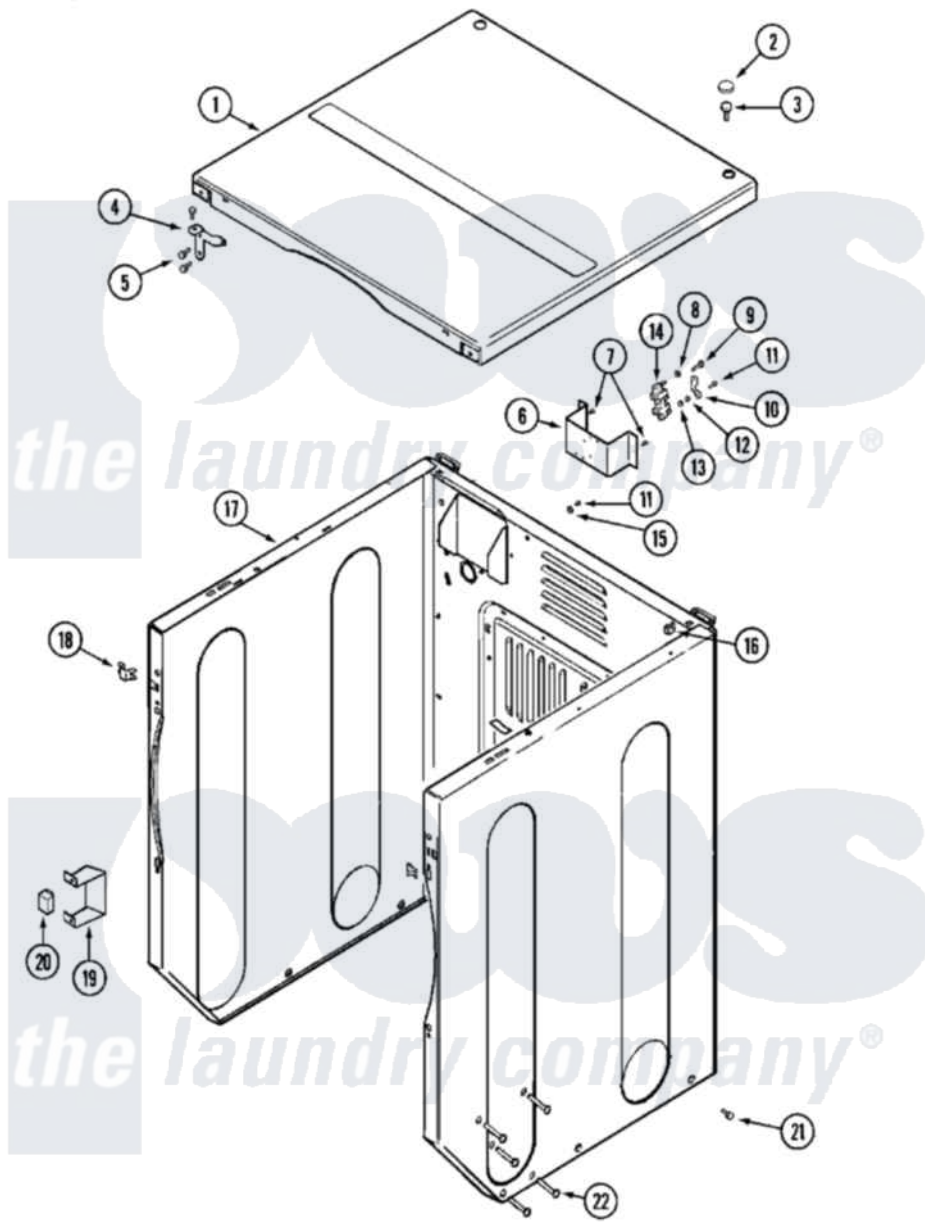

Maytag MUE19PDAYW 03 - CABINET-FRONT (UPPER)

Maytag Commercial Maytag MUE19PDAYW Dryer Parts Parts Diagram 03 - CABINET-FRONT (UPPER)
 Click on the part number to view part

Item	Original Part Number	Replaced By	Status	Part Description
001	33001995	33002124		Cover, Top
002	33001997			Plug, Hole
003	22001883	214354		Screw, Top Cover To Cabnt.
004	33001998			Bracket, Top Cover
"	33001999			Bracket, Top Cover
005	22001995			Screw Note: Screw, Tumbler Front And Shroud
006	NLA		Not Available	BRACKET, TERMINAL BLOCK---NA
007	22001995			Screw Note: Screw, Tumbler Front And Shroud
008	Y311270			Washer, Terminal Block
009	Y312209	W10001200		Screw
010	Y312184			Strap, Grounding
011	NLA		Not Available	SCREW, GROUND STRAP
012	311484	112432		Nut
013	311093			Washer, Terminal Connection

014	33001244		Block, Terminal
015	NLA	Not Available	WASHER, GROUND LUG
016	22001502		Fastener, U-NUT
017	NLA	Not Available	CABINET (WHT)
018	33001980		Fastener, Access Panel
019	Y313561		Screw---NA
"	33002002		Bracket, Switch
"	Y310632	1163839	Screw
020	206824	W10133335	Relay, Motor
"	Y251119	3177991	Screw
021	213007		Xfor Cabinet See Cabinet, Back
022	33001991		Bolt, Carriage