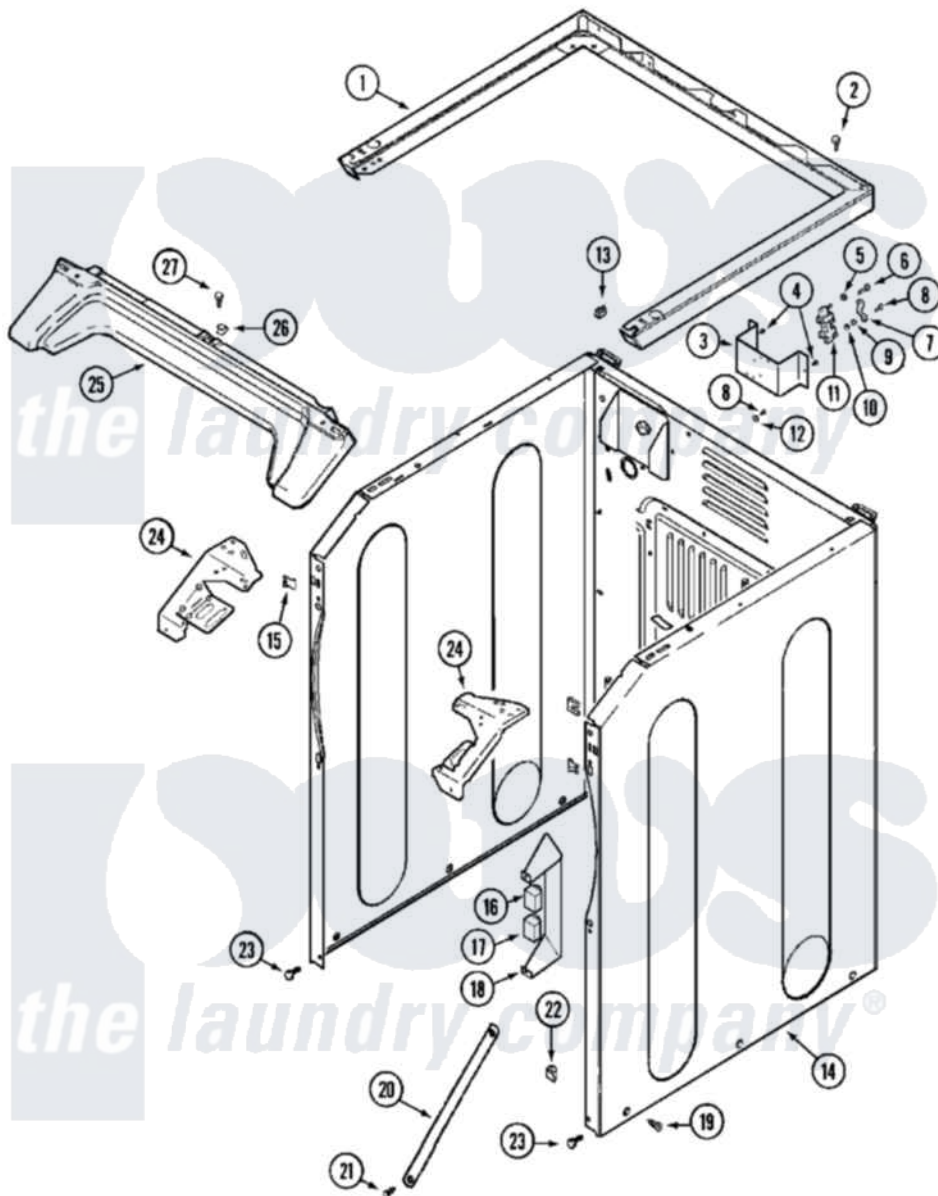

Maytag MUE19PDAYW 04 - CABINET-FRONT (LOWER)

Maytag Commercial Maytag MUE19PDAYW Dryer Parts Parts Diagram 04 - CABINET-FRONT (LOWER)
 Click on the part number to view part

Item	Original Part Number	Replaced By	Status	Part Description
001	33002005	33002963		Support, Weld Assembly
002	22001883	214354		Screw, Top Cover To Cabnt.
003	NLA		Not Available	BRACKET, TERMINAL BLOCK---NA
004	22001995			Screw Note: Screw, Tumbler Front And Shroud
005	Y311270			Washer, Terminal Block
006	Y312209	W10001200		Screw
007	Y312184			Strap, Grounding
008	NLA		Not Available	SCREW, GROUND STRAP
009	311484	112432		Nut
010	311093			Washer, Terminal Connection
011	33001244			Block, Terminal
012	NLA		Not Available	WASHER, GROUND LUG
013	22001502			Fastener, U-NUt
014	NLA		Not Available	CABINET (WHT)
015	22002049			Clip Note: Clip, Front Panel

016	206824	W10133335	Relay, Motor
"	Y251119	3177991	Screw
017	306398		Relay, Heater
"	Y251119	3177991	Screw
018	Y313561		Screw----NA
"	314627		Bracket, Relays
"	Y310632	1163839	Screw
019	213007		Xfor Cabinet See Cabinet, Back
020	22002259	22002767	Brace, Cross
021	22001995		Screw Note: Screw, Tumbler Front And Shroud
022	Y310376		Clip, Door Switch Harness
023	22001995		Screw Note: Screw, Tumbler Front And Shroud
024	33002009		Bracket, Corner
"	33002010	33002473	Bracket, Corner
025	33002011		Cover, Access
026	33002013		Fastener Clip, Access Cover
027	22001995		Screw Note: Screw, Tumbler Front And Shroud
028	33002047		Wire Harness, Main
029	33001989		Retainer, Vault Switch