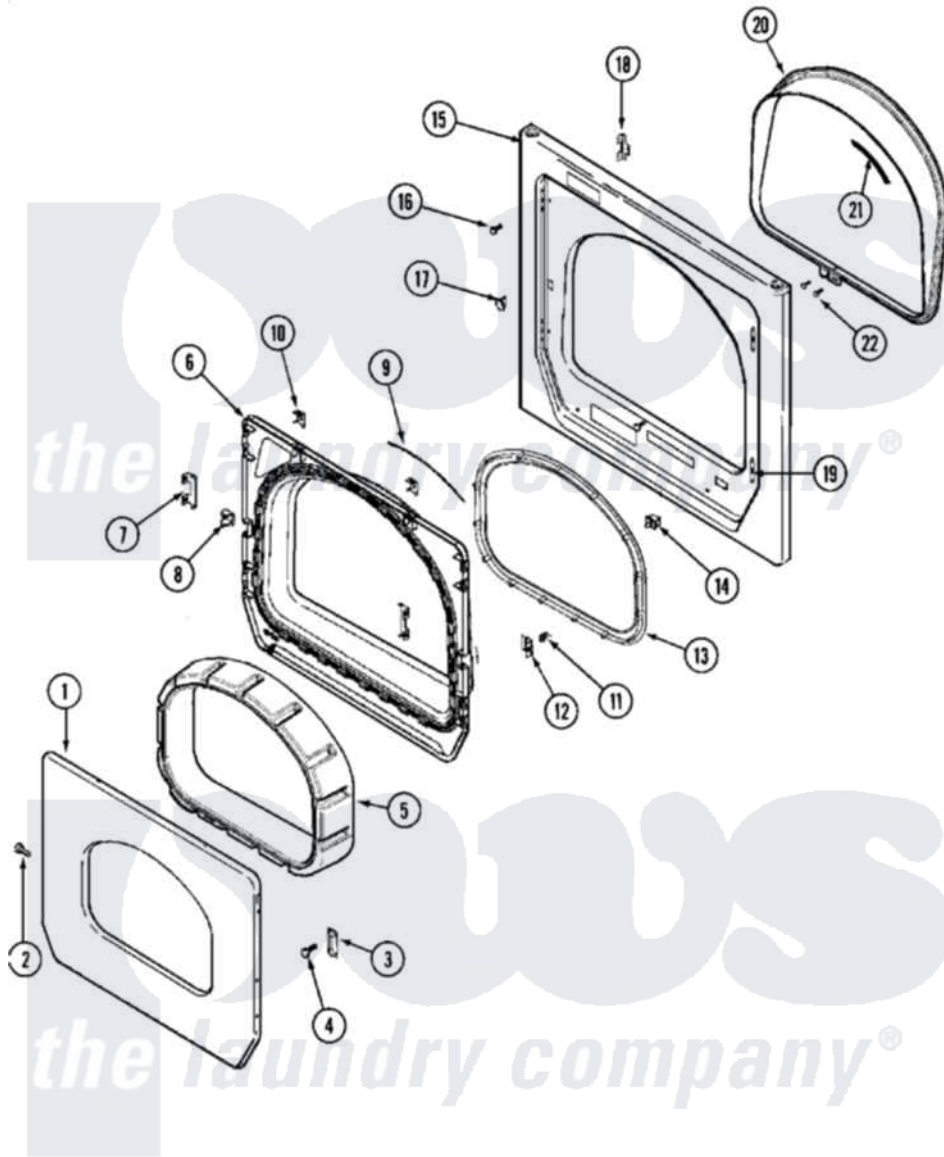

Maytag MUE19PDAYW 05 - DOOR (UPPER)

Maytag [Commercial Maytag MUE19PDAYW Dryer Parts](#) Parts Diagram 05 - DOOR (UPPER)
 Click on the part number to view part

Item	Original Part Number	Replaced By	Status	Part Description
001	33002015			Door, Outer
002	22002063			Screw No.8-18AB Wafer Head
003	33002017			Hinge, Door
004	22002062	98006631		Screw
005	22002300	9740848		Screw, Mixing Valve Mounting
"	33002018	33002780		Door Tunnel W` Handle
006	33002020			Door, Inner W/Seal
007	22002038			Clip, Door
008	33001763			Plug, Inner Door
009	33002094			Seal, Door
010	22002039			Clip, Door
011	33001761			Strike, Door
012	33001793			Bracket, Strike
013	33002022	33002607		Lens, Door
"	33002607			Lens, Door
014	33001509	W10169313		Switch-Dor

015	33001711	33002936	Medallion-
"	33002051	Not Available	SCREW, FRONT PANEL
"	33002081		Panel, Front
016	33001486	98008544	Screw
017	33001791	306436	Door Latch Kit--W
018	33002025		Twin Speednut
019	33001175		Cover, Hinge Hole
020	33002026		Extension, Tumbler Front
021	33001767		Seal, Shroud
022	33001855	33002917	Screw, No.10-16