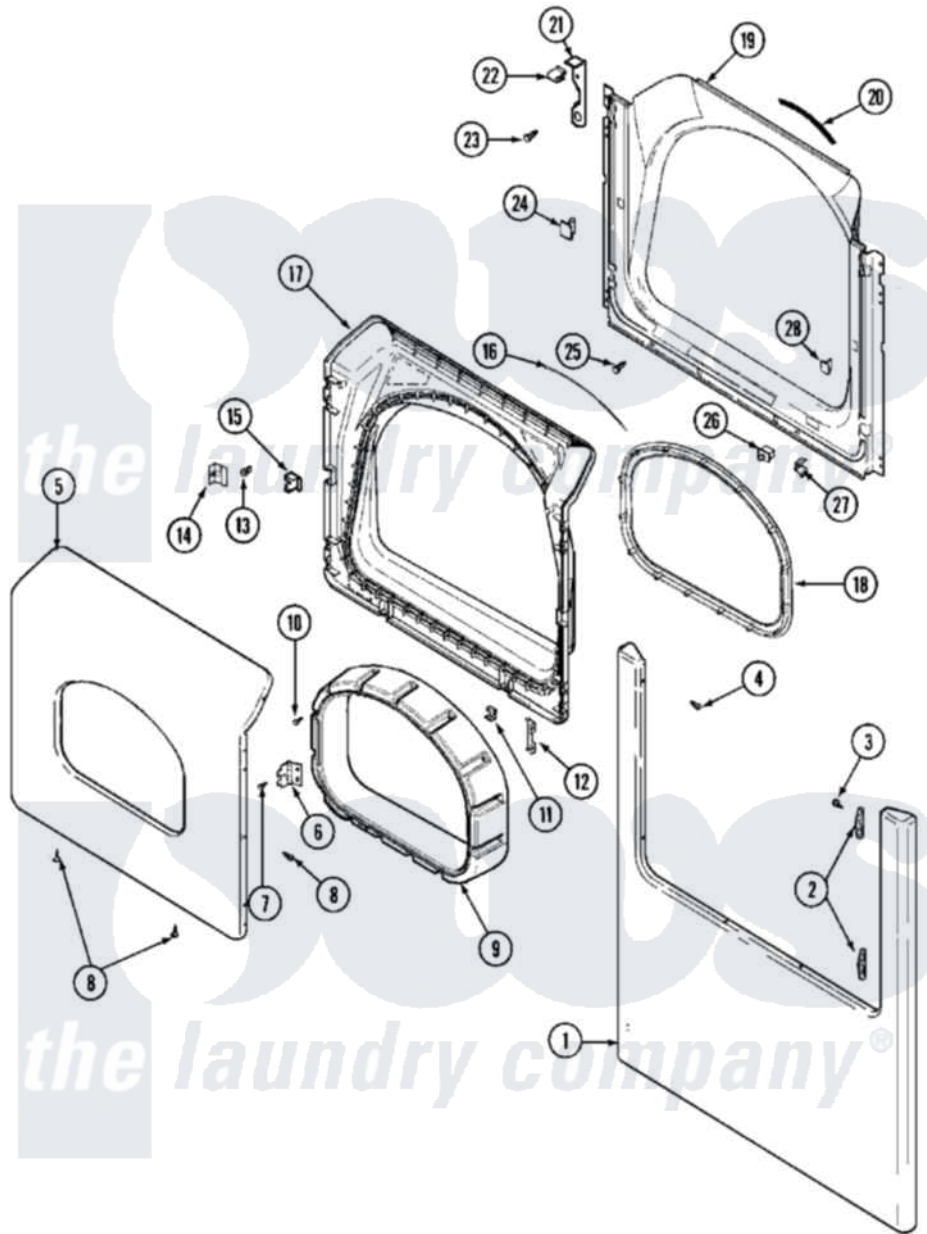

Maytag MUE19PDAYW 06 - DOOR (LOWER)

Maytag [Commercial Maytag MUE19PDAYW Dryer Parts](#) Parts Diagram 06 - DOOR (LOWER)
 Click on the part number to view part

| Item | Original Part Number | Replaced By | Status | Part Description |
|------|--------------------------|--------------------------|--------|------------------------------|
| 001 | 22002241 | 22002836 | | Panel, Front |
| 002 | 33001764 | | | Cover, Hinge Hole |
| 003 | 33001846 | | | Screw, Hinge Hole Cover |
| 004 | 22002243 | | | Screw, Front Panel And Hinge |
| 005 | 33002028 | | | Door, Outer |
| 006 | 33001759 | | | Hinge, Door |
| 007 | 22002062 | 98006631 | | Screw |
| 008 | 22002063 | | | Screw No.8-18AB Wafer Head |
| 009 | 33002018 | 33002780 | | Door Tunnel W` Handle |
| 010 | 22002300 | 9740848 | | Screw, Mixing Valve Mounting |
| 011 | 22002039 | | | Clip, Door |
| 012 | 22002038 | | | Clip, Door |
| 013 | 33001761 | | | Strike, Door |
| 014 | 33001793 | | | Bracket, Strike |
| 015 | 33001763 | | | Plug, Inner Door |
| 016 | 33002094 | | | Seal, Door |

| | | | |
|-----|--------------------------|--------------------------|---|
| 017 | 33002030 | | Door, Inner |
| 018 | 33002022 | 33002607 | Lens, Door |
| 019 | 33002033 | | Shroud |
| 020 | 33001767 | | Seal, Shroud |
| 021 | 33002035 | 22002991 | Kit, Access Cover Hook |
| " | 33002036 | 22002991 | Kit, Access Cover Hook |
| 022 | 33002037 | | Fastener, Access Cover Hook |
| 023 | 22001995 | | Screw Note: Screw, Tumbler Front And Shroud |
| 024 | 33001791 | 306436 | Door Latch Kit--W |
| 025 | 33001768 | | Screw, Shroud Note: Screw, Shroud And Outlet Duct |
| 026 | 33002038 | | Switch, Door |
| 027 | 33001760 | | Bracket, Hinge |
| 028 | Y304578 | LA-1003 | Door Catch Kit |