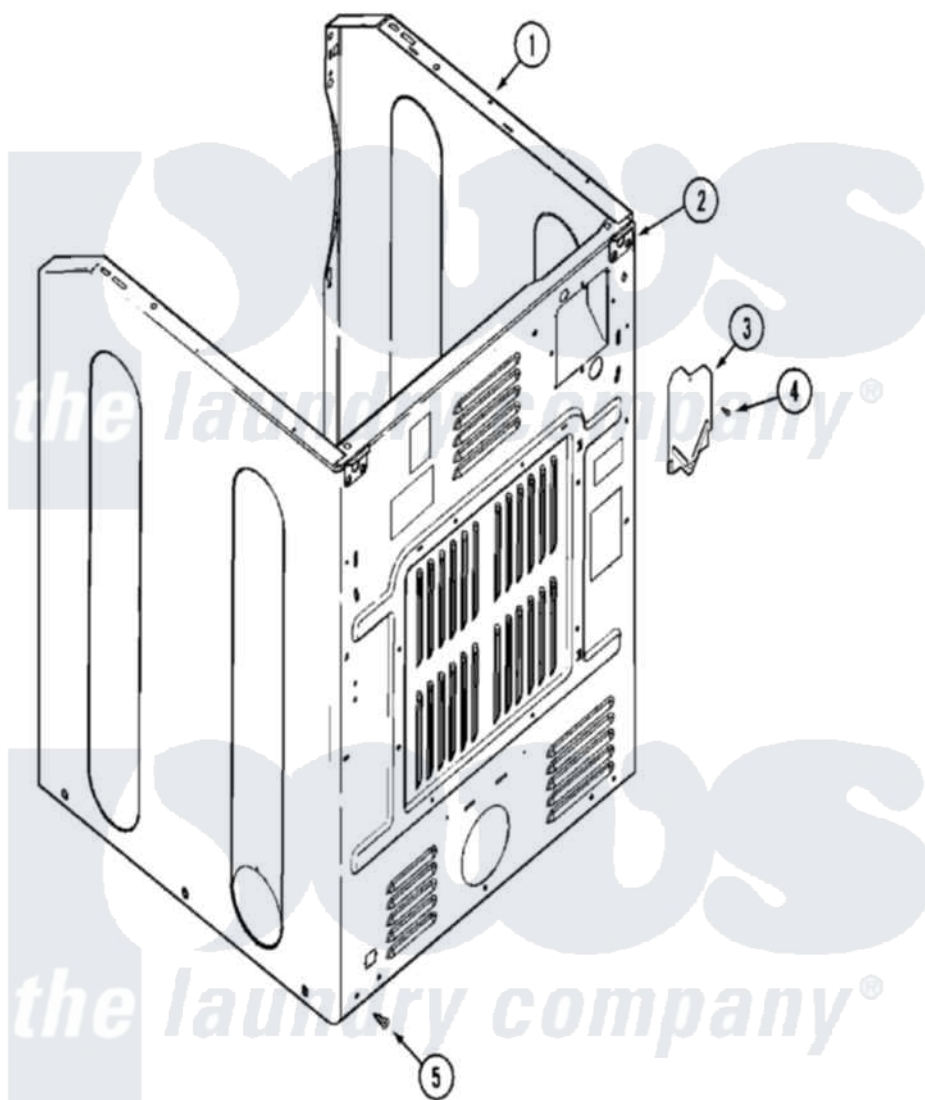

Maytag MUE19PDAYW 07 - CABINET-REAR

Maytag [Commercial Maytag MUE19PDAYW Dryer Parts](#) Parts Diagram 07 - CABINET-REAR
Click on the part number to view part

Item	Original Part Number	Replaced By	Status	Part Description
001	NLA		Not Available	CABINET (WHT-LWR)
002	NLA		Not Available	BRACKET, CABINET HINGE
003	33001795			Cover, Terminal Block
004	22001995			Screw Note: Screw, Tumbler Front And Shroud
005	22001995			Screw Note: Screw, Tumbler Front And Shroud