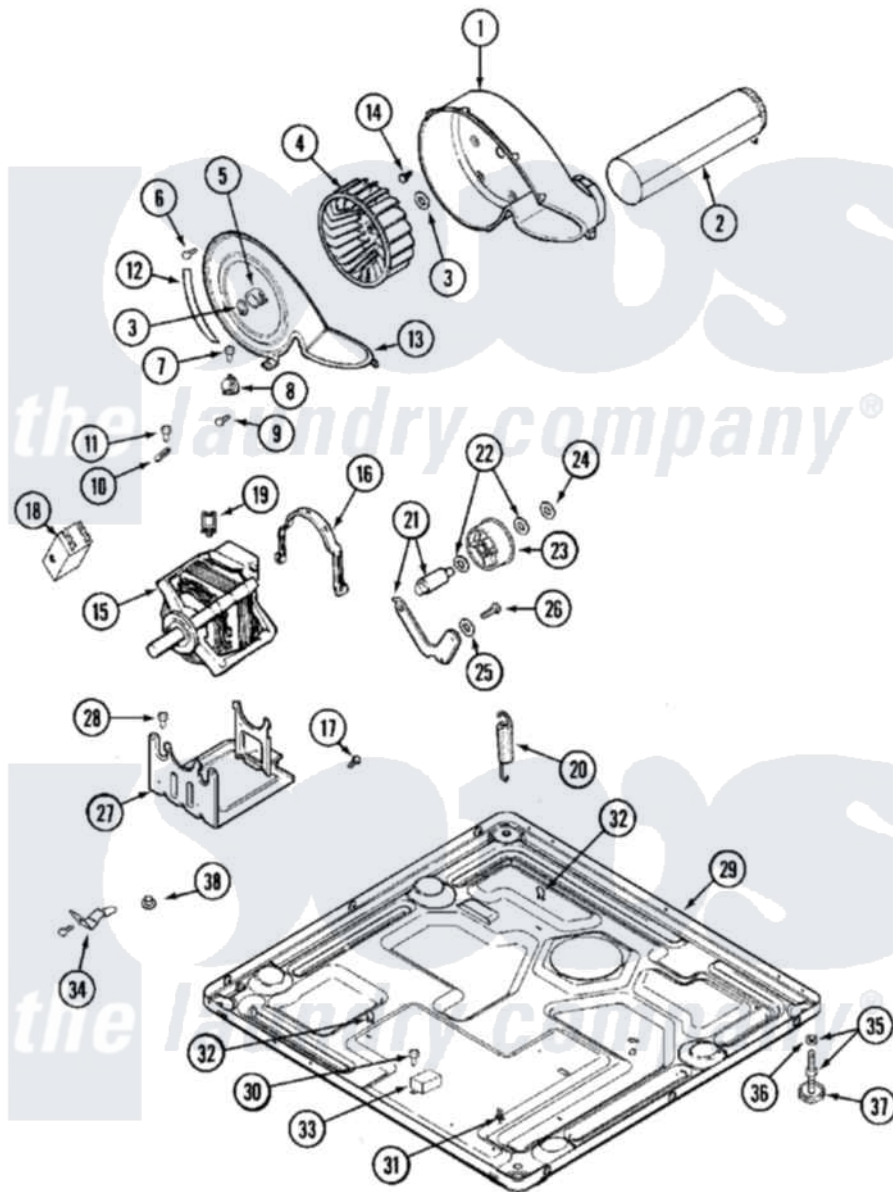

Maytag MUE19PDAYW 10 - MOTOR DRIVE

Maytag Commercial Maytag MUE19PDAYW Dryer Parts Parts Diagram 10 - MOTOR DRIVE
 Click on the part number to view part

Item	Original Part Number	Replaced By	Status	Part Description
001	33001789			Housing, Blower
002	22001995			Screw Note: Screw, Tumbler Front And Shroud
"	33001800			Duct Assembly, Exhaust
003	410233	9703438		Ring-Retrn
004	33001790			Wheel, Blower
005	312967			Clamp, Blower Housing
006	33001855	33002917		Screw, No.10-16
007	Y313561			Screw---NA
008	303392			Thermostat, Cycling
009	22001996	3370225		Screw
010	33001762			Fuse, Thermal
011	NLA		Not Available	SCREW, THERMAL CUT-OFF
012	NLA		Not Available	SEAL, BLOWER COVER
013	33001796	33002711		Cover, Blower Housing
014	314818	1163839		Screw
015	33001853	33002478		Motor

016	Y015825		Clip, Motor To Motor Support
017	910343	488234	Screw 8-32 X 1/4
018	33001854	33002478	Motor
019	33002040	74006784	Clip, Harness
020	33001754	33002459	Assembly, Spring And Plug
021	33001840	6-3705180	Idler Arm
022	Y312527		Washer, Idler Shaft
023	33001783	6-3700340	BearIng- I
024	312958	354987	Ring, Retaining
025	315772		Sleeve, Idler Arm
026	Y014874		Screw, Idler Arm And Sleeve
027	33001752	33002817	Motor Support, Offset
028	Y313561		Screw----NA
029	314568	Y313559	Screw
"	33002041	33002467	Base
"	33002048		Fastener, Push
"	33002049	302797	Grommet
"	33002050		Protector, Harness
030	22001078	3177991	Screw
031	315471	22003298	Retainer, Wire
032	410490		Spring, Retainer Wire Harness
033	306398		Relay, Heater
034	22001995		Screw Note: Screw, Tumbler Front And Shroud
"	33002042	33002758	Bracket, LH, Base To Support
"	33002043	33002757	Bracket, RH, Base To Support
035	22001915	22003544	Adjustable Leg W/Foot And Nut
036	Y052740	62739	Nut, Lock
037	210684		Foot, Adjustable Leg
038	33002044		Guide