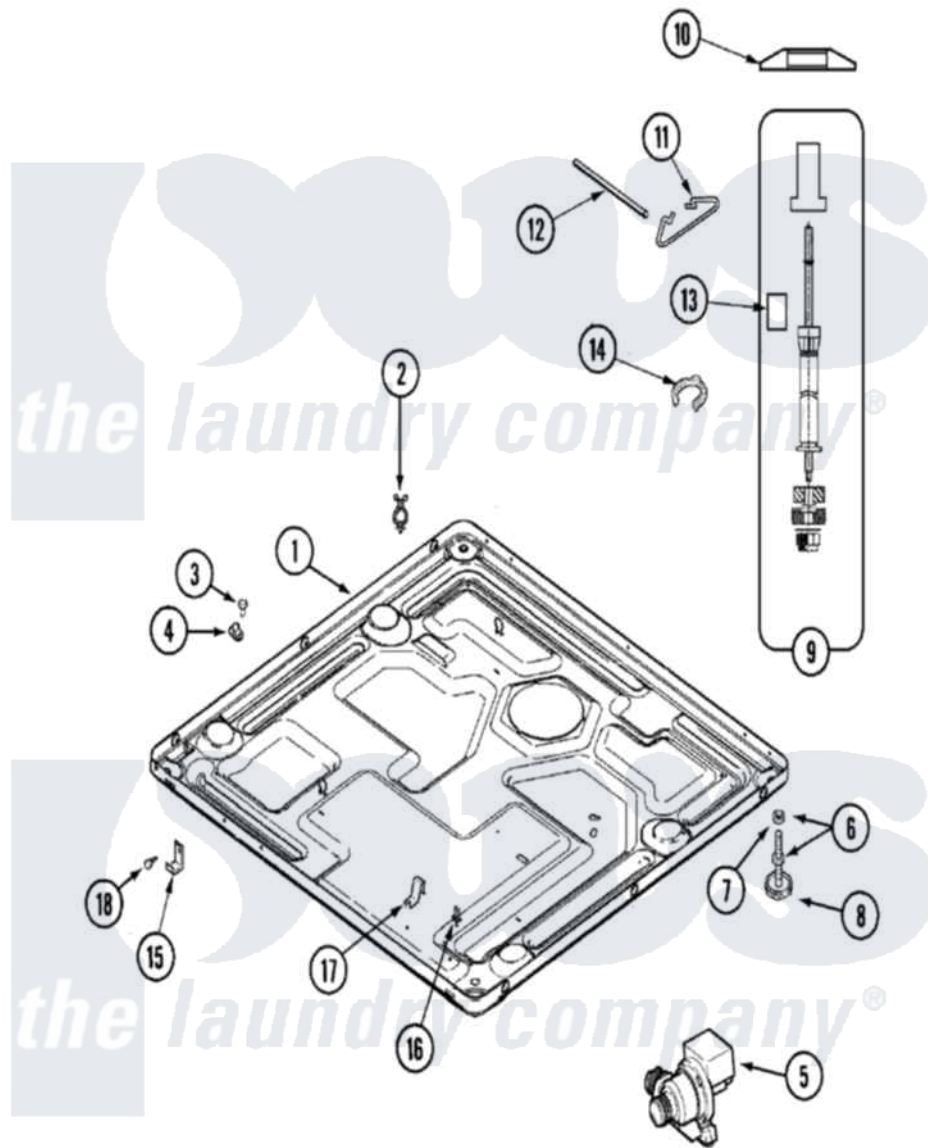

Maytag MUE2000AYM 01 - BASE (WASHER)

Maytag [Commercial Maytag MUE2000AYM Stacked Washer and Dryer Parts](#) Parts Diagram 01 - BASE (WASHER)
 Click on the part number to view part

Item	Original Part Number	Replaced By	Status	Part Description
1	22003580			Base, Assembly
"	22002240	22003435		Base, Assembly
2	33001989			Retainer, Vault Switch
"	315471	22003298		Retainer, Wire
3	Y313561			Screw---NA
4	22002014			Clip, Harness To Support
5	22003059			Pump, Drain
"	22001982	22003059		Pump, Drain
6	22001915	22003544		Adjustable Leg W/Foot And Nut
7	Y052740	62739		Nut, Lock
8	210684			Foot, Adjustable Leg
9	22001988			Strut Assembly-Rear
10	33002222			Deflector, Water
11	33002223			Restrainer, Tube
12	33002224			Sleeving, Braided
				NOT REQUIRED PART OR

13	W10124350	Not Available	NOT REQUIRED PART OR SEE NOTE
"	22002307		Switch, Strut Displacement
14	22003080		Clip, Airdome Hose
15	22002239		Clip, Front Panel
16	Y313262	W10116752	Retainer-
17	22002244		Clip, Grounding
18	33002190		SCrew, C BraCe, BraCket, Cabinet