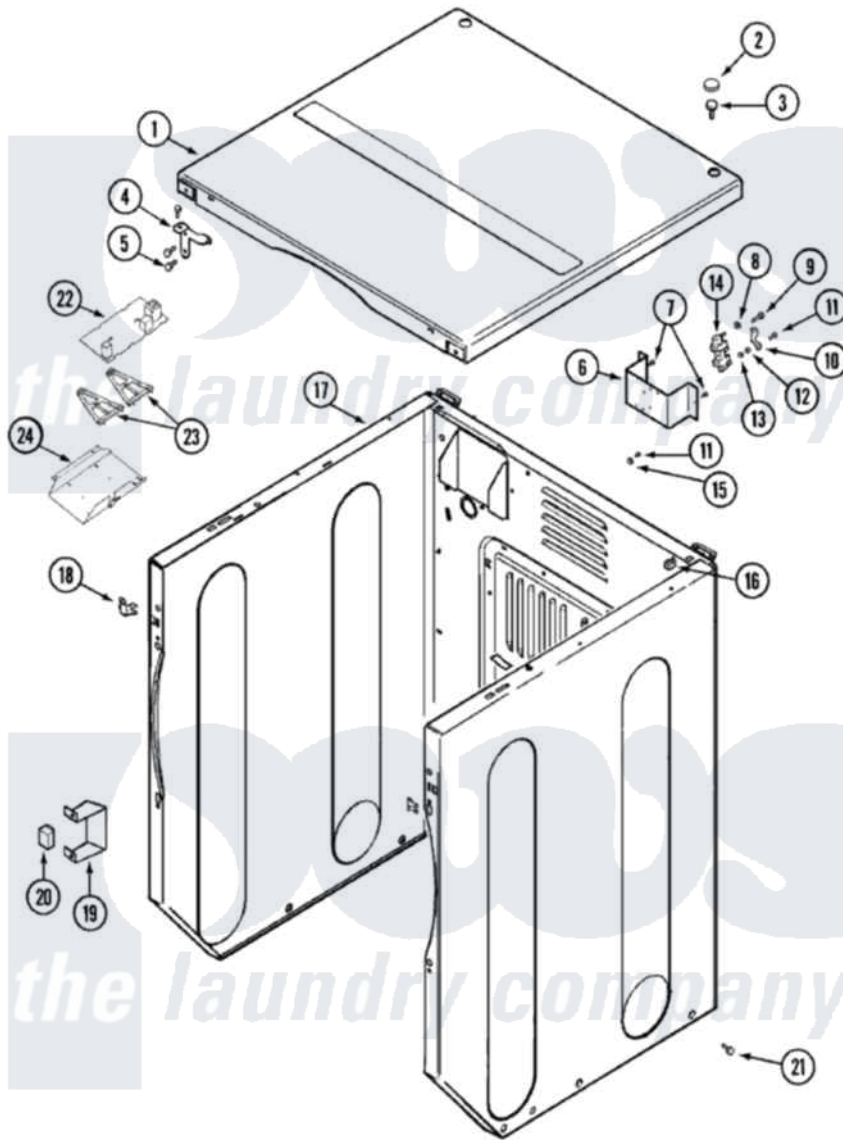

Maytag MUE2000AYM 02 - CABINET-FRONT (DRYER)

Maytag [Commercial Maytag MUE2000AYM Stacked Washer and Dryer Parts](#) Parts Diagram 02 - CABINET-FRONT (DRYER)

[Click on the part number to view part](#)

Item	Original Part Number	Replaced By	Status	Part Description
1	33001995	33002124		Cover, Top
2	33001997			Plug, Hole
3	22001883	214354		Screw, Top Cover To Cabnt.
4	33001999			Bracket, Top Cover
"	33001998			Bracket, Top Cover
5	22001995			Screw Note: Screw, Tumbler Front And Shroud
6	33001826		Not Available	BRACKET, TERMINAL BLOCK---NA
7	22001995			Screw Note: Screw, Tumbler Front And Shroud
9	Y312209	W10001200		Screw
14	33001244			Block, Terminal
16	22001502			Fastener, U-NUt
17	33002003			Fastener Clip, Control Panel
"	33002277			Cabinet
18	33001980			Fastener, Access Panel

20	207834	8566493	Power Relay
21	213007		Xfor Cabinet See Cabinet, Back
22	912077		Locknut, Reader Harness
"	22002451	22004325	Board, Machine Control
23	22002284		Bracket
24	22002519		Bracket, Machine Control Mtg.