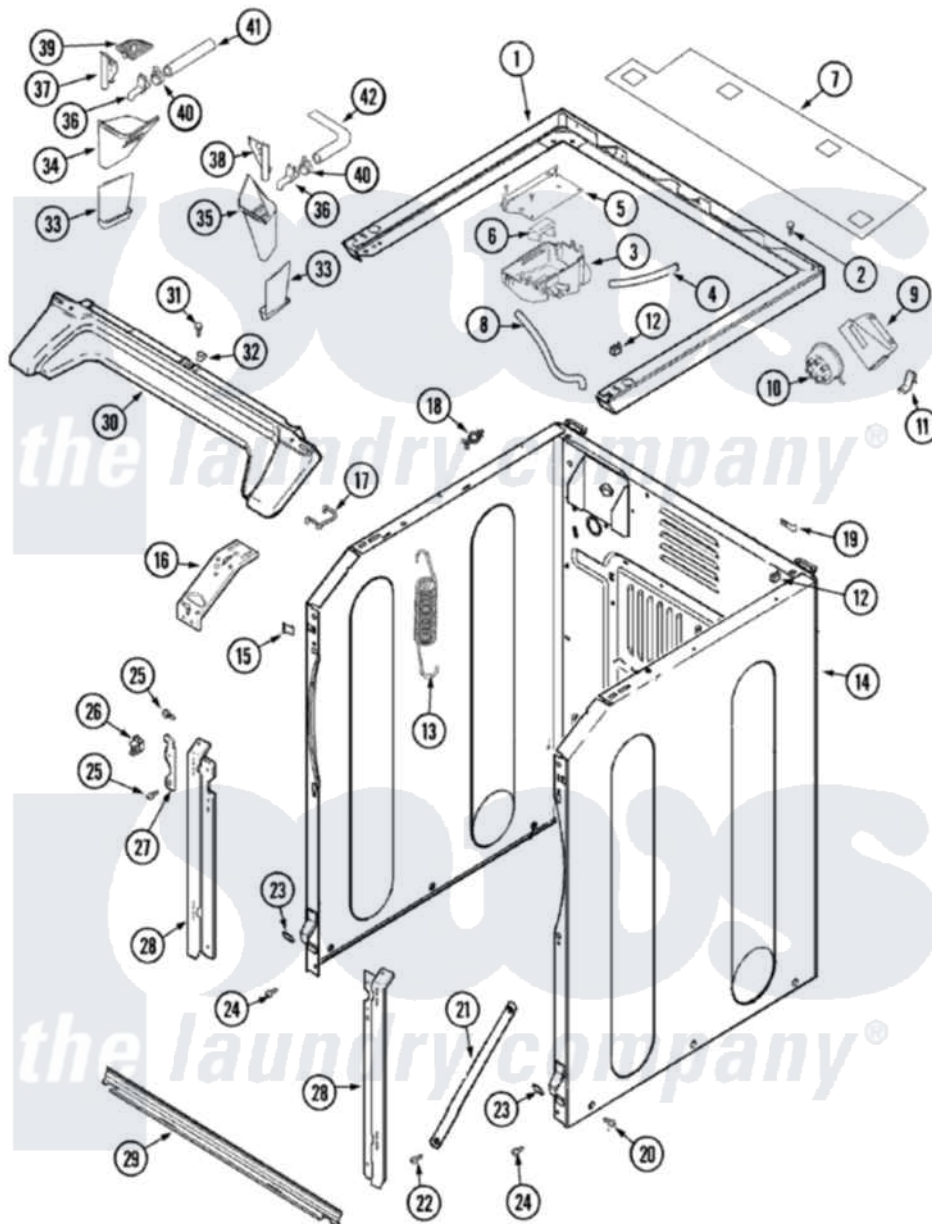

# Maytag MUE2000AYM 03 - CABINET-FRONT (WASHER)

Maytag Commercial Maytag MUE2000AYM Stacked Washer and Dryer Parts Parts Diagram 03 - CABINET-FRONT (WASHER)

Click on the part number to view part

Item	Original Part Number	Replaced By	Status	Part Description
1	33002187	<a href="#">33002963</a>		Support, Weld Assembly
2	22001883	<a href="#">214354</a>		Screw, Top Cover To Cabnt.
3	33001855	<a href="#">33002917</a>		Screw, No.10-16
"	22002439	<a href="#">33002775</a>		Vent, Tub
4	<a href="#">22002464</a>			Hose, Vent
5	<a href="#">33002190</a>			SCrew, C BraCe, BraCket, Cabinet
"	<a href="#">33002189</a>			Bracket, Vent Mounting
6	<a href="#">22002440</a>			Deflector, Vent
7	<a href="#">33002192</a>			Clip, Shield
"	<a href="#">33002191</a>			Wire Shield
8	205161	<a href="#">489503</a>		Clamp
"	<a href="#">33002193</a>			Hose, Shower
9	<a href="#">33002188</a>			Support, Pressure Switch
"	<a href="#">Y310376</a>			Clip, Door Switch Harness
10	22002048	<a href="#">22002921</a>		Switch- Pr