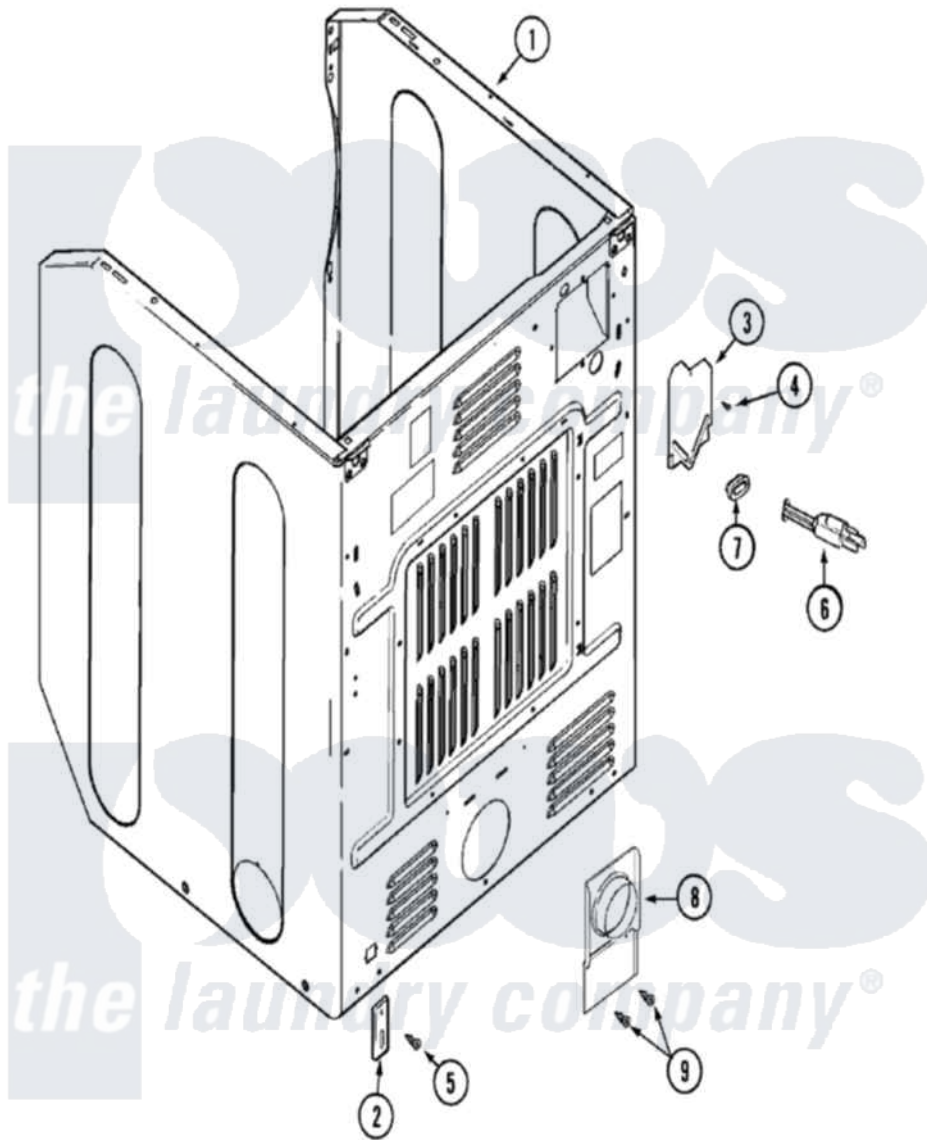

Maytag MUE2000AYM 04 - CABINET-REAR (DRYER)

Maytag Commercial Maytag MUE2000AYM Stacked Washer and Dryer Parts Parts Diagram 04 - CABINET-REAR (DRYER)

[Click on the part number to view part](#)

Item	Original Part Number	Replaced By	Status	Part Description
1	33002277			Cabinet
2	33002060			Bracket, Security
3	33001795			Cover, Terminal Block
4	22001995			Screw Note: Screw, Tumbler Front And Shroud
5	22001995			Screw Note: Screw, Tumbler Front And Shroud
6	33002323			Shield, Power Cord
8	22002528		Not Available	BRACKET, EXHAUST DUCT ASSY.
9	22001995			Screw Note: Screw, Tumbler Front And Shroud