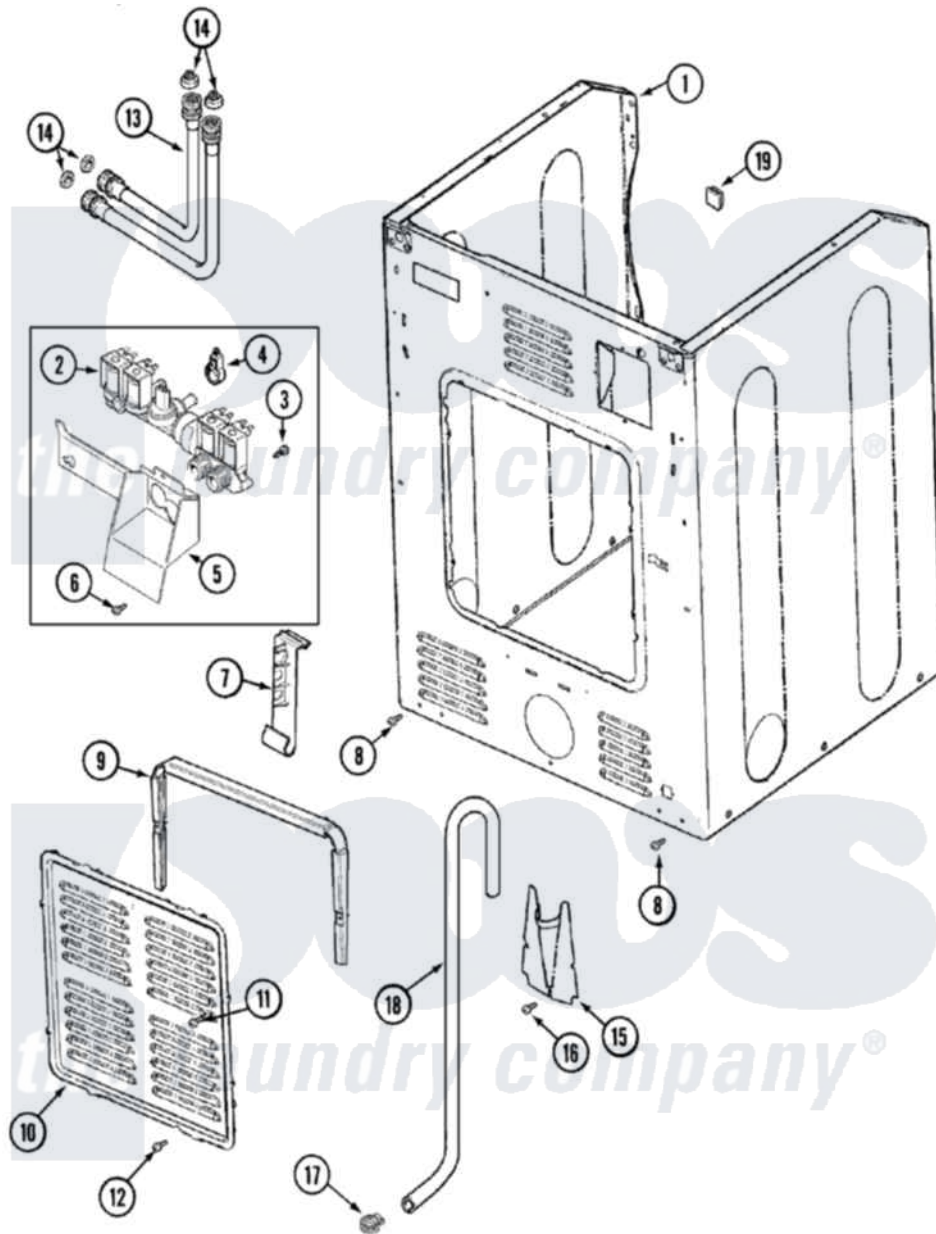

Maytag MUE2000AYM 05 - CABINET-REAR (WASHER)

Maytag Commercial Maytag MUE2000AYM Stacked Washer and Dryer Parts Parts Diagram 05 - CABINET-REAR (WASHER)

Click on the part number to view part

Item	Original Part Number	Replaced By	Status	Part Description
1	22002245	22003639		Cabinet Assembly
"	22003582		Not Available	CABINET, ASSY. (WHT-AS PK)
"	22003367	22004095		Hinge, Plastic
"	22001995			Screw Note: Screw, Tumbler Front And Shroud
"	22002548	22003639		Cabinet Assembly
2	22002437			Valve, Water
3	22002436			Screw, Water Valve Bracket
4	205161	489503		Clamp
5	33002212			Bracket, Water Valve
6	22001996	3370225		Screw
7	33002213			Rack, Hose
8	22001995			Screw Note: Screw, Tumbler Front And Shroud
9	22002022			Spacer, Access Panel
10	22002092			Panel, Access

11	22002295	67006908	Screw, Ice Rack
12	22001996	3370225	Screw
13	33002214	202860	Inlet Hose Assembly
14	Y013783		Washer, Inlet Hose
"	22002960		Strainer, Washer Inlet
15	22002093	22002704	Cover, Drain Hose
16	22001995		Screw Note: Screw, Tumbler Front And Shroud
17	22001984	285655	Clamp, Hose
18	22002085	12001807	Drain Hose Kit
"	22002891	12001807	Drain Hose Kit
"	22002892		Retainer, Drain Hose
"	22002893	8539404	Tie-Wire
"	12001659	12001807	Drain Hose Kit
19	215950		(UPPER CABINET)