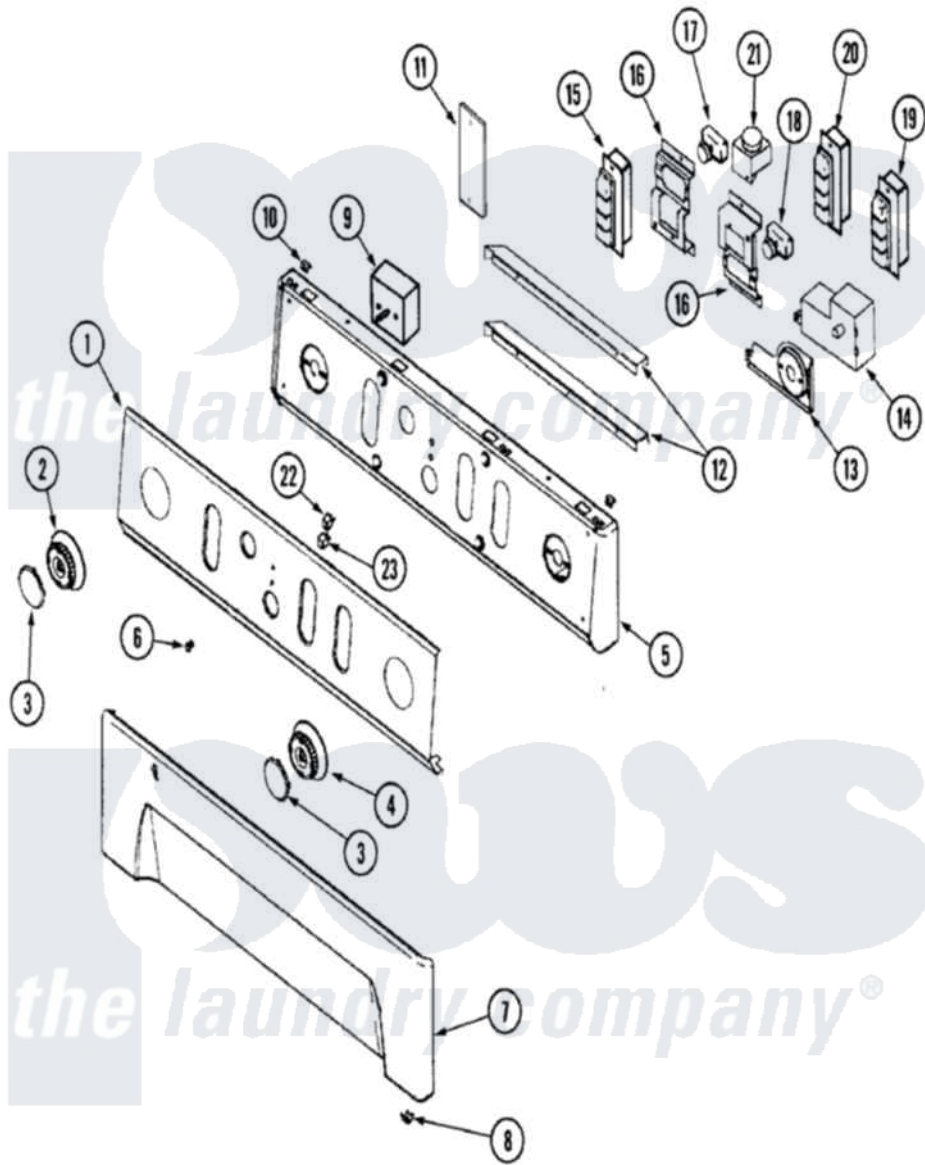

Maytag MUE2000AYM 06 - CONTROL PANEL (DRYER)

Maytag Commercial Maytag MUE2000AYM Stacked Washer and Dryer Parts Diagram 06 - CONTROL PANEL (DRYER)

[Click on the part number to view part](#)

Item	Original Part Number	Replaced By	Status	Part Description
1	22002460			Facia
2	33002132			Knob, Timer
3	22001664			Timer Knob Insert/Cap
4	22002461			Knob, Timer
5	22002514			Panel, Control
"	22002063			Screw No.8-18AB Wafer Head
6	22001215	7730P011-60		Lens, Indicator Light
7	22002063			Screw No.8-18AB Wafer Head
"	33002072			Panel, Access
"	33002004			Clip, Fastener
8	33001980			Fastener, Access Panel
9	61001885	489399		Screw, 8-32 X 5/16
"	33002109			Timer
10	33001977			Fastener, Control Panel
11	315317	488234		Screw 8-32 X 1/4
				Board, Control Moisture

"	33001212		Board, Control-Moisture Sensor
12	22002515		Channel, Switch Mounting
"	315471	22003298	Retainer, Wire
"	22002517	489355	Screw, 8 X 1/2
13	61001885	489399	Screw, 8-32 X 5/16
"	22002516		Bracket, Washer Timer
14	Y310632	1163839	Screw
"	22002452		Timer
16	Y310632	1163839	Screw
"	22002518		Bracket, Pts Switch
17	33001861	33001618	Switch- PU
18	33002219	22002560	Switch, Push To Start
19	22002453		Switch, Water Temp
20	22002455		Switch, Options
21	315317	488234	Screw 8-32 X 1/4
"	33001848		Signal, End Of Cycle
22	22002281		Indicator Light
23	903115		Lock Light
24	22002694		Wire Harness, Main
"	22003014		Harness, Main Wire
25	22002524		Connector
26	33002225	Not Available	MANUAL, USE & CARE
27	33002235	Not Available	VIDEO, U & C (STACK)