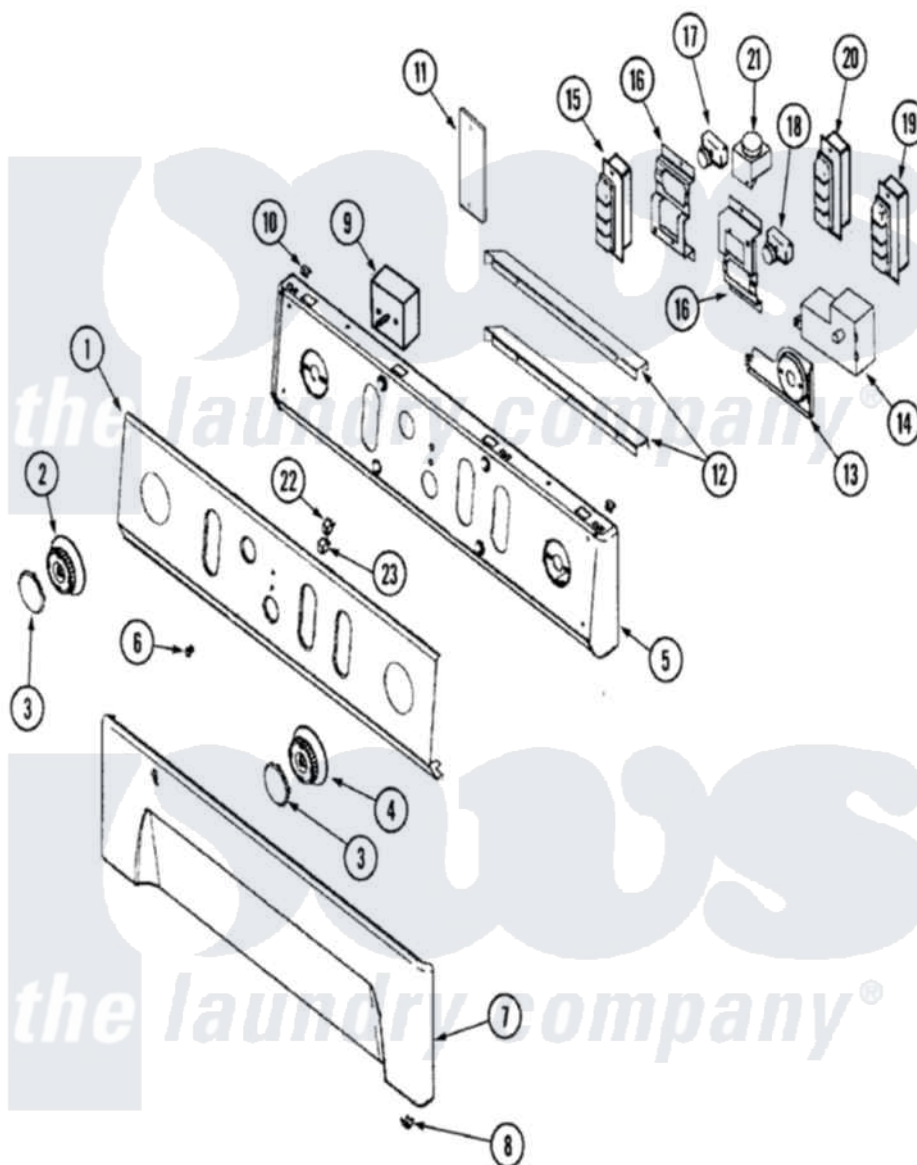

# Maytag MUE2000AYM 07 - CONTROL PANEL (WASHER)

Maytag [Commercial Maytag MUE2000AYM Stacked Washer and Dryer Parts](#) Parts Diagram 07 - CONTROL PANEL (WASHER)

[Click on the part number to view part](#)

Item	Original Part Number	Replaced By	Status	Part Description
1	W10124350		Not Available	NOT REQUIRED PART OR SEE NOTE