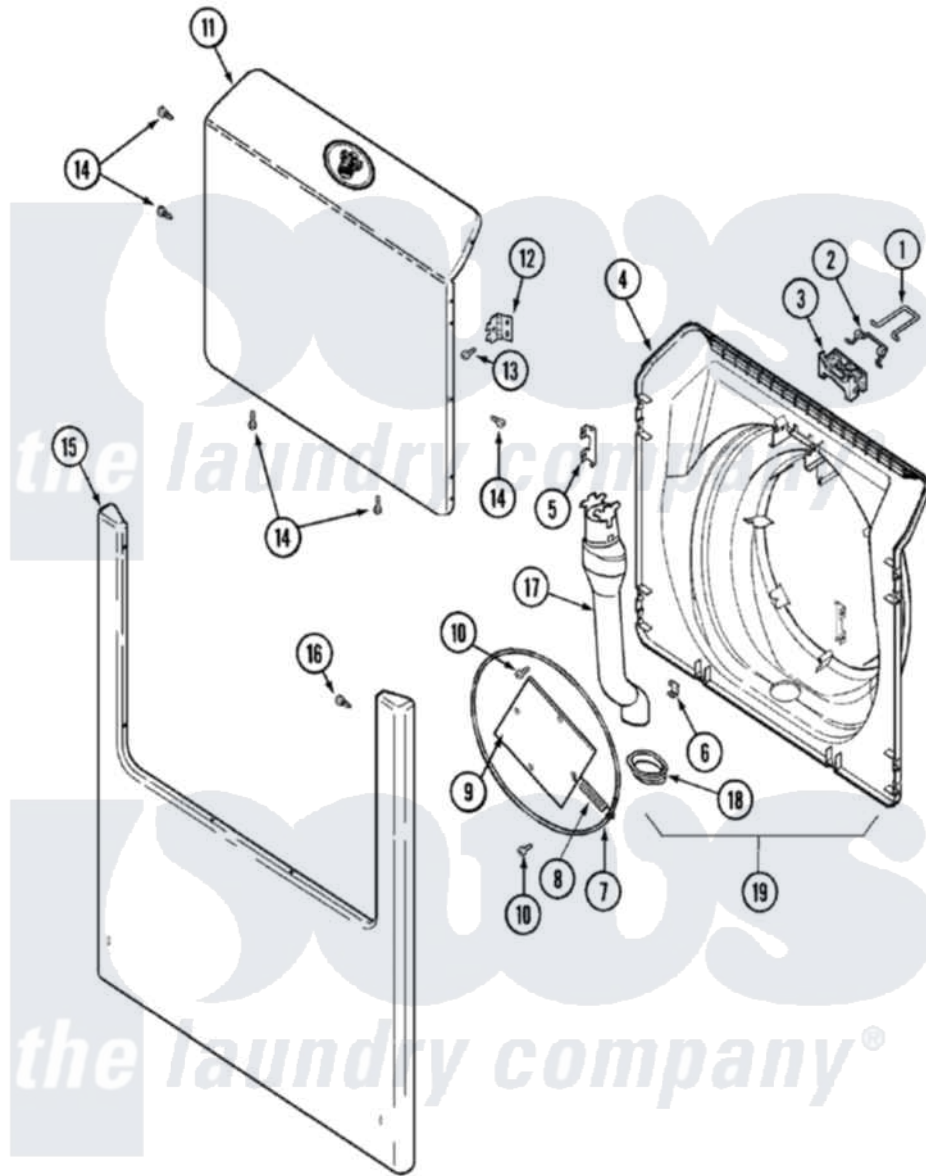

Maytag MUE2000AYM 08 - DOOR & FRONT PANEL (WASHER)

Maytag [Commercial Maytag MUE2000AYM Stacked Washer and Dryer Parts](#) Parts Diagram 08 - DOOR & FRONT PANEL (WASHER)

[Click on the part number to view part](#)

Item	Original Part Number	Replaced By	Status	Part Description
1	22002002	22003222		Hoop, Lock
2	22002003			Spring, Latch
3	22002168			Support, Lock Hoop
4	22003076	22003083		Liner, Door Assembly W/Vent
"	22002539	22003083		Liner, Door Assembly W/Vent
"	33002210	22003083		Liner, Door Assembly W/Vent
5	22002038			Clip, Door
6	22002039			Clip, Door
7	22002104			Frame, Wire
8	22002356			Spring, Plate
9	22002094			Frame, Wire
10	22002007			Screw, Wire Frame
11	22002260			Panel, Door
12	22002000	22002798		Hinge, Door
13	22002062	98006631		Screw
14	22002063			Screw No.8-18AB Wafer Head

15	22002241	22002836	Panel, Front
16	22002244		Clip, Grounding
"	22002012		Screw, Hinge Note: Screw, Hinge Bracket
17	22002990	22003850	Vent Tube Assembly
18	22003075		Grommet, Vent Tube
19	22003083		Liner, Door Assembly W/Vent