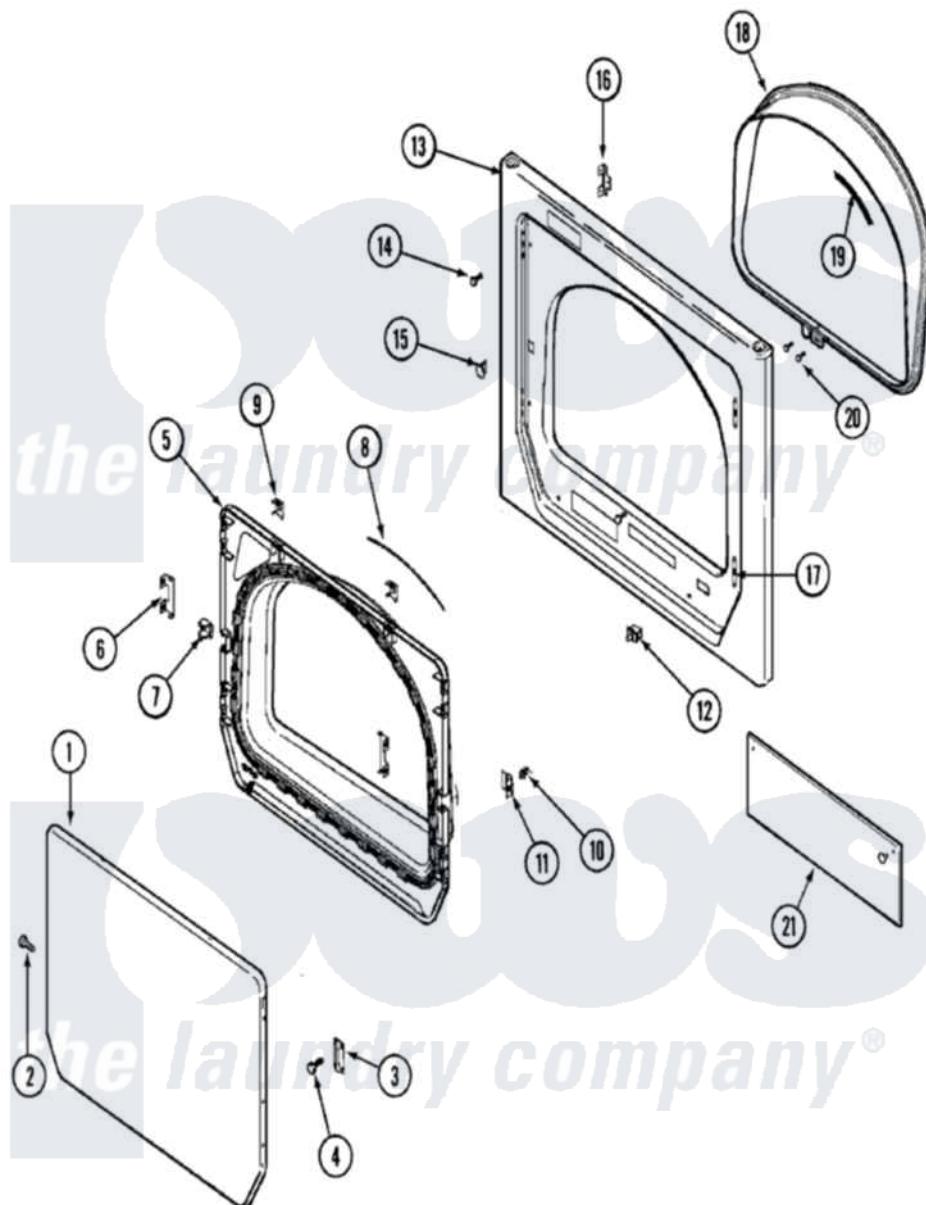

Maytag MUE2000AYM 09 - DOOR (DRYER)

Maytag [Commercial Maytag MUE2000AYM Stacked Washer and Dryer Parts](#) Parts Diagram 09 - DOOR (DRYER)
 Click on the part number to view part

Item	Original Part Number	Replaced By	Status	Part Description
1	33002079	33002128		Panel- Out
2	22002063			Screw No.8-18AB Wafer Head
3	33002017			Hinge, Door
4	22002062	98006631		Screw
5	22002520			Door, Inner
6	22002038			Clip, Door
7	33002111	33001763		Plug, Inner Door
8	33002094			Seal, Door
9	22002039			Clip, Door
10	33001761			Strike, Door
11	33002110	33001793		Bracket, Strike
12	33001508	W10169313		Switch-Door
13	33002051		Not Available	SCREW, FRONT PANEL
"	33002081			Panel, Front
14	33001486	98008544		Screw
15	33001791	306436		Door Latch Kit--W

16	33002025	Twin Speednut
17	33001175	Cover, Hinge Hole
18	33002026	Extension, Tumbler Front
19	33001767	Seal, Shroud
20	33001855	33002917 Screw, No.10-16
21	22002521	Shield, Control Panel
"	33002048	Fastener, Push