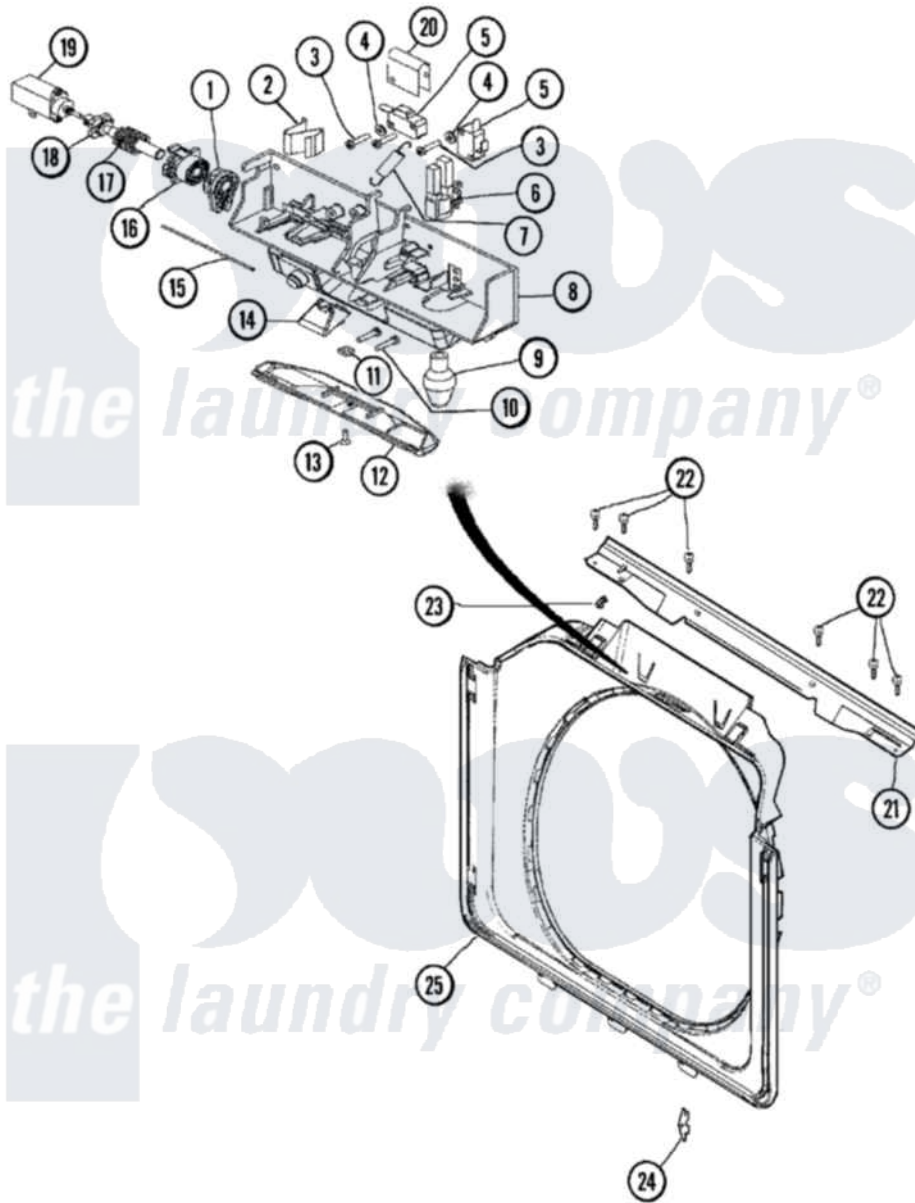

Maytag MUE2000AYM 10 - DOOR SHROUD & DOOR LATCH ASSEMBLY (WASH)

Maytag [Commercial Maytag MUE2000AYM Stacked Washer and Dryer Parts](#) Parts Diagram 10 - DOOR SHROUD & DOOR LATCH ASSEMBLY (WASH)
 Click on the part number to view part

Item	Original Part Number	Replaced By	Status	Part Description
1	22003716			Rotating Gear, Latch
2	22003717			Spring, Latch
3	22001352			Screw, Check Switch
4	22002165			Washer, Door Lock Switch
5	22002162			Switch, Door Lock Spin Enable
6	22002433			Bulb Holder Assembly
7	22002158			Spring, Gear Return
8	22003067			Switch Holder Assembly
9	22002263			Lamp
10	22003719			Screw, Latch
11	22003720			Nut, Latch
12	22002434			Cover, Bulb
13	22002435	241877		Screw
14	22003055			Ramp, Door Hoop
15	22002164			Cable, Door

16	22003715		Sliding Gear, Latch
17	22003721		Spring, Axle / Latch
18	22003718		Axle, Latch
19	22002119		Motor, Wax
20	22004256		Shield
21	33002202	33002477	Support, Door Lock
22	22001995		Screw Note: Screw, Tumbler Front And Shroud
23	22002014		Clip, Harness To Support
24	22002095	12001994	Cover
25	22002506		Shroud And Dispenser Hose