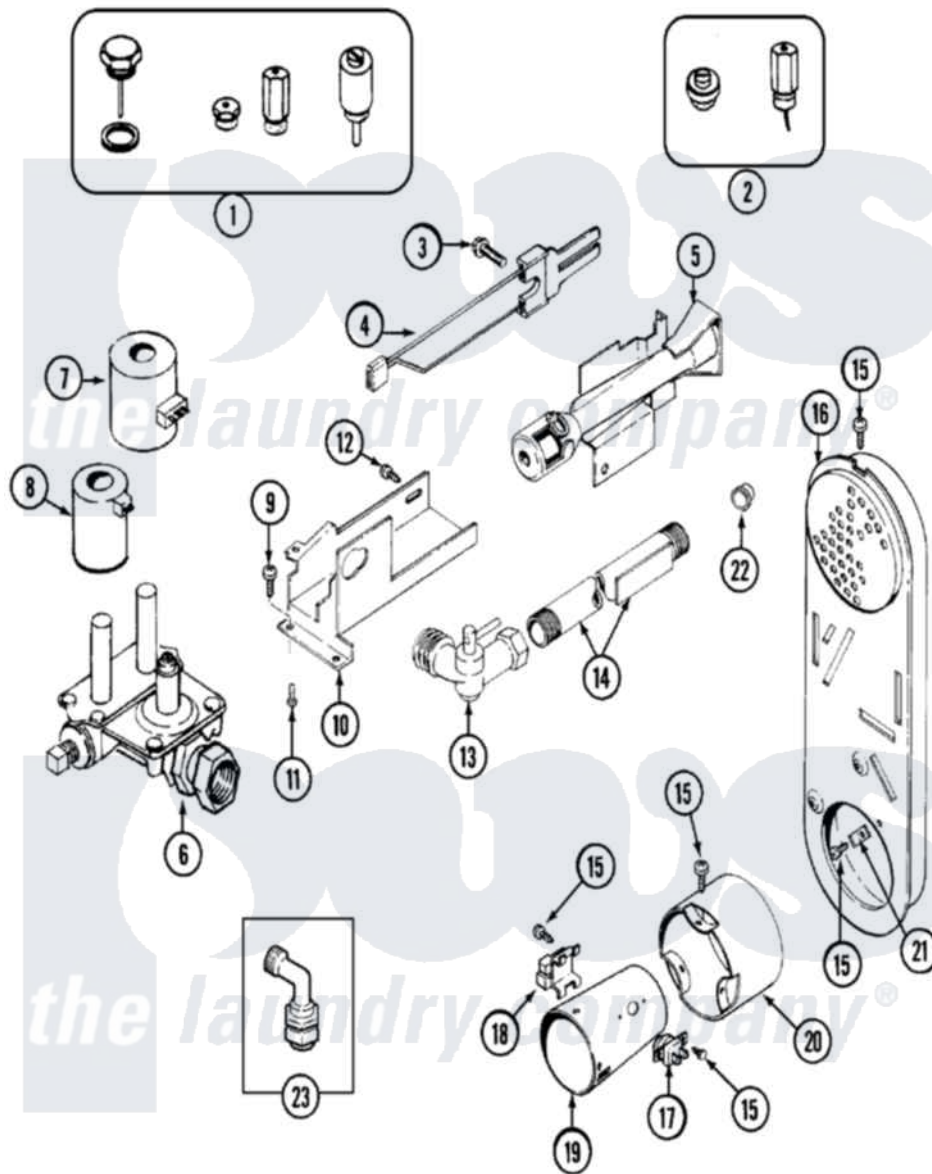

# Maytag MUE2000AYM 11 - GAS VALVE (DRYER)

Maytag Commercial Maytag MUE2000AYM Stacked Washer and Dryer Parts Parts Diagram 11 - GAS VALVE (DRYER)  
 Click on the part number to view part

Item	Original Part Number	Replaced By	Status	Part Description
2	306204	<a href="#">33002924</a>		Gas Conv K
3	<a href="#">304971</a>			Screw Note: Screw, Igniter
4	304970	<a href="#">4391996</a>		Ignitor
5	33001247	<a href="#">33002793</a>		Burner Assembly
6	<a href="#">306176</a>			Valve, Gas
"	33002056		Not Available	PLUG, HOLE (UPR)
7	<a href="#">306106</a>			Coil, Holding And Booster--W
8	306105	<a href="#">694540</a>		Coil, 60 Hz
9	<a href="#">Y313561</a>			Screw---NA
10	<a href="#">33002055</a>			Bracket, Gas Valve---NA
11	314082	<a href="#">90767</a>		Screw, 8A X 3/8 HeX Washer Head Tapping
12	<a href="#">22001995</a>			Screw Note: Screw, Tumbler Front And Shroud
13	<a href="#">306086</a>			Angle Shut Off For Gas Valve
14	<a href="#">33002220</a>			Pipe And Bracket Assembly
15	<a href="#">211204</a>	<a href="#">90767</a>		Screw, 8A X 3/8 HeX Washer

15	<a href="#">411294</a>	<a href="#">30707</a>		Head Tapping
16	33001810		Not Available	DUCT ASSY., INLET (GAS) NOTE: INLET DUCT ASSEMBLY
17	<a href="#">303395</a>			Thermostat, Hi-Limit
18	Y303377	<a href="#">338906</a>		Radiant, Sensor
19	<a href="#">33001835</a>			Cone Assembly, Combustion
20	<a href="#">Y303841</a>			Cone, Extension
21	<a href="#">Y312890</a>			Retainer, Heater Chamber
22	<a href="#">33001693</a>			Cap, Gas Pipe
23	<a href="#">33002236</a>			Angle Connector Assembly