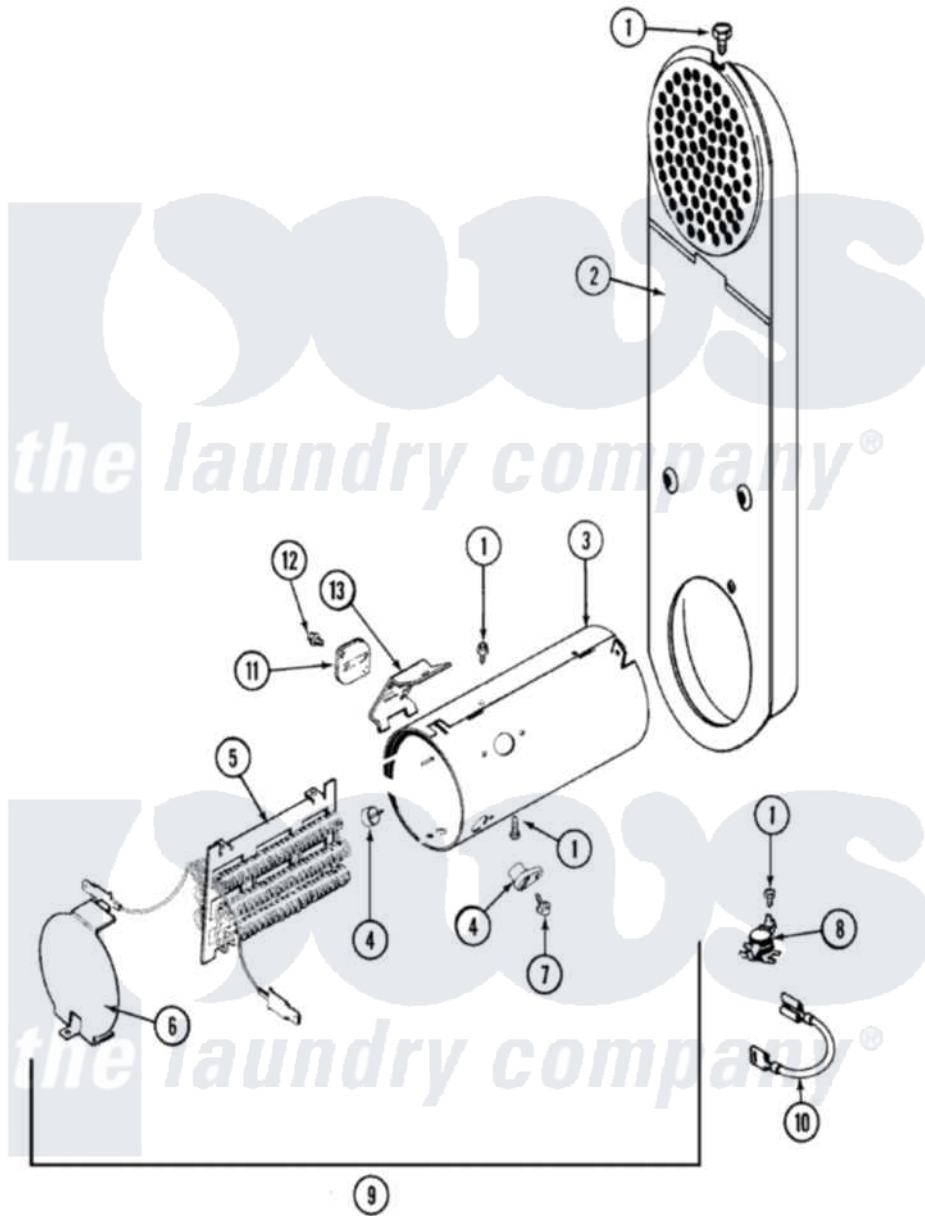

Maytag MUE2000AYM 12 - HEATER (DRYER)

Maytag Commercial Maytag MUE2000AYM Stacked Washer and Dryer Parts Parts Diagram 12 - HEATER (DRYER)
 Click on the part number to view part

Item	Original Part Number	Replaced By	Status	Part Description
1	211294	90767		Screw, 8A X 3/8 HeX Washer Head Tapping
2	33001803	33003038		Assembly, Inlet Duct-Elec
3	314995			Enclosure, Heater
4	314998			Insulator, Terminal
5	307184	Y308612		Heater Sub-Assembly
6	314999			Shield, Radiant
7	314554		Not Available	SCREW
8	303396			Thermostat, Hi-Limit
10	Y307173			Wire, Jumper
11	307473			Fuse, Thermal
12	314848	W10116760		Screw
13	315346			Bracket, Thermal Fuse
14	Y308590	W10116795		Heater