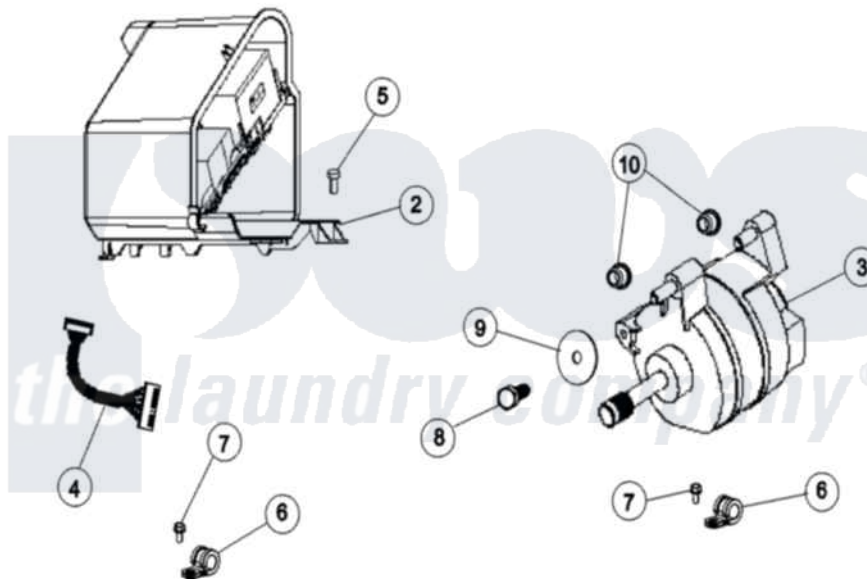

Maytag MUE2000AYM 13 - MOTOR & MOTOR CONTROL

1 USE FOR ITEM 2 PRIOR TO SERIES 88

ITEM 1 - KIT CONTAINS:

Maytag [Commercial Maytag MUE2000AYM Stacked Washer and Dryer Parts](#) Parts Diagram 13 - MOTOR & MOTOR CONTROL

[Click on the part number to view part](#)

Item	Original Part Number	Replaced By	Status	Part Description
1	12002039			Neptune Motor Conversion Kit
2	22004046			Control Assembly, Motor
3	22003856			Motor, Variable Speed
4	22002471			Wire Harness, Motor Control
5	212276	W10116760		Screw
6	22002173	22002014		Clip, Harness To Support
7	Y310632	1163839		Screw
8	22002058	22003599		Bolt- Moto
9	22002320			Washer, Belt Tension Bolt
10	22002082	22003329		Isolator, Motor