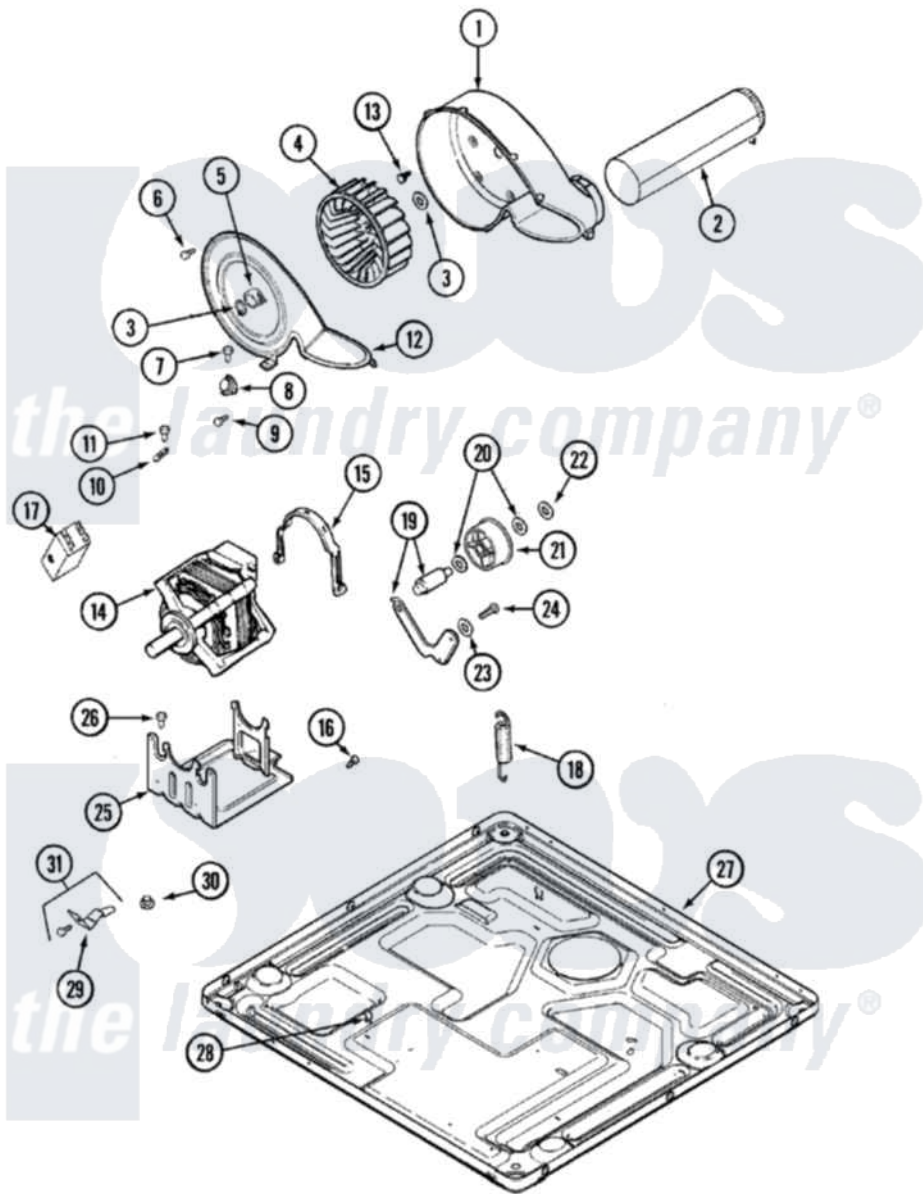

Maytag MUE2000AYM 14 - MOTOR DRIVE (DRYER)

Maytag Commercial Maytag MUE2000AYM Stacked Washer and Dryer Parts Parts Diagram 14 - MOTOR DRIVE (DRYER)

[Click on the part number to view part](#)

Item	Original Part Number	Replaced By	Status	Part Description
1	33001789			Housing, Blower
2	22001995			Screw Note: Screw, Tumbler Front And Shroud
"	33002321			Seal, Exhaust
"	33002185			Duct Assembly, Exhaust
3	410233	9703438		Ring-Retrn
4	33001790			Wheel, Blower
5	312967			Clamp, Blower Housing
6	33001855	33002917		Screw, No.10-16
7	Y313561			Screw---NA
9	22001996	3370225		Screw
10	33001762			Fuse, Thermal
11	22001996	3370225		Screw
12	33001873			Cover, Blower Housing---NA
13	314818	1163839		Screw
14	33001853	33002478		Motor

"	33002462	33002478	Motor
"	33002237	33002478	Motor
15	33002478		Motor
"	33002221	Y015825	Clip, Motor To Motor Support
16	910343	488234	Screw 8-32 X 1/4
17	33001854	33002478	Motor
18	33002461		Plug For Spring
"	33001754	33002459	Assembly, Spring And Plug
"	33002460	33002459	Assembly, Spring And Plug
"	33002157		Grommet
19	33001840	6-3705180	Idler Arm
20	Y312527		Washer, Idler Shaft
21	33001783	6-3700340	Bearing- I
22	312958	354987	Ring, Retaining
23	315772		Sleeve, Idler Arm
24	Y014874		Screw, Idler Arm And Sleeve
25	33002466	33002817	Motor Support, Offset
"	33001752	33002817	Motor Support, Offset
26	Y313561		Screw----NA
27	33002467		Base
"	33002050		Protector, Harness
"	33002049	302797	Grommet
"	33002623		Base,
"	33002041	33002467	Base
"	314568	Y313559	Screw
28	410490		Spring, Retainer Wire Harness
29	33002043	33002757	Bracket, RH, Base To Support
"	33002042	33002758	Bracket, LH, Base To Support
"	22001995		Screw Note: Screw, Tumbler Front And Shroud
30	33002044		Guide
31	12001551		Contains RT And LT Brackets