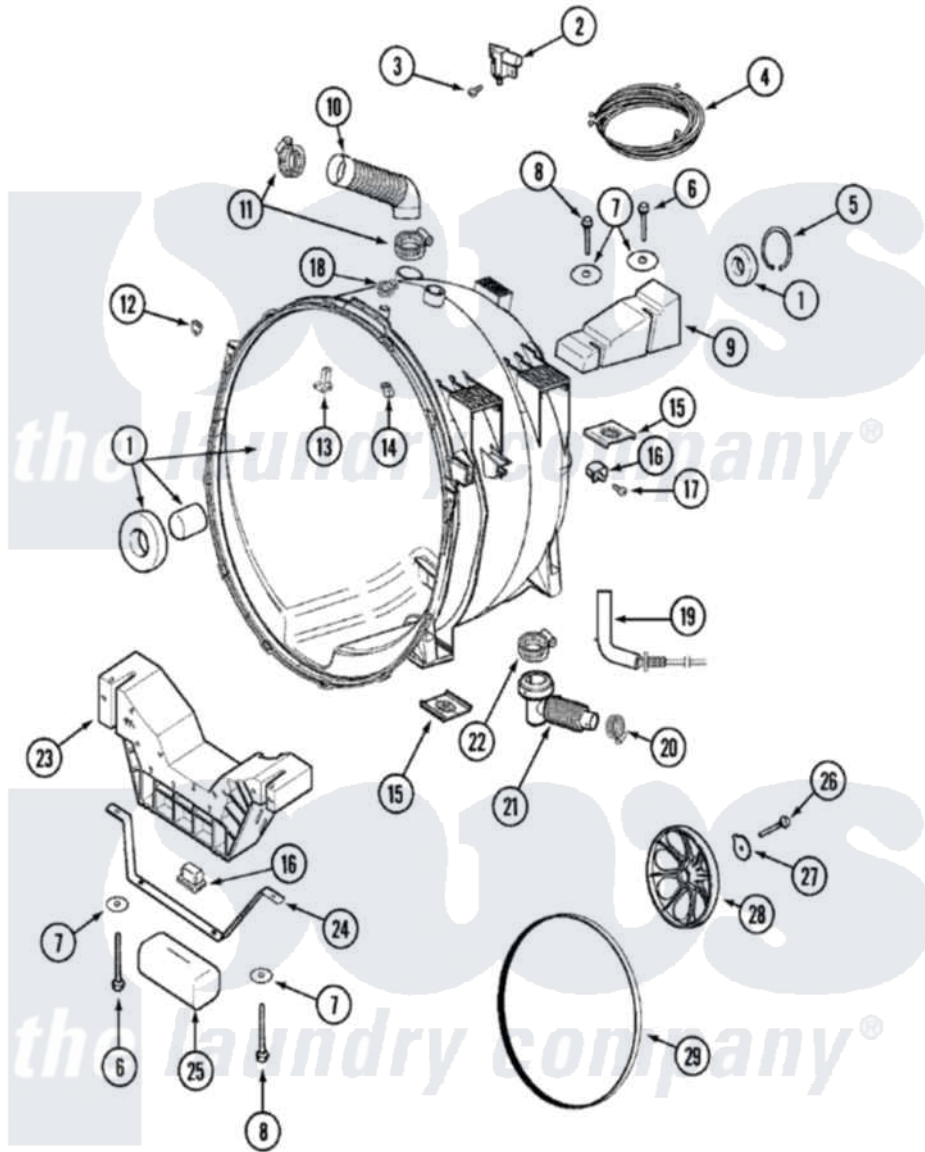

Maytag MUE2000AYM 15 - OUTER TUB (WASHER)

Maytag Commercial Maytag MUE2000AYM Stacked Washer and Dryer Parts Parts Diagram 15 - OUTER TUB (WASHER)

Click on the part number to view part

Item	Original Part Number	Replaced By	Status	Part Description
1	22002006			Clip, Unbalance Switch Harness
"	22002154	22004465		Outer Tub Assembly, As Pack
2	22002045	22003302		Switch, Internal Unbalance
3	22002300	9740848		Screw, Mixing Valve Mounting
4	33002216	12001798		Kit-Harnes
5	22001981		Not Available	RING, RETAINING
6	22001991	22003615		Bolt, Double Sems 5-3/8
7	22002067		Not Available	WASHER, COUNTER BALANCE
8	22002056	22003616		Bolt, Double Sems 3-3/8
9	22002102			Weight, Counter Balance
10	22002083			Hose, Injector
11	22002052	616099		Clamp
12	22002103			Clip, U
13	22002004	22004310		Water Deflector

"	22002959	22004310	Water Deflector
14	22002061	910187	Screw
"	22002006		Clip, Unbalance Switch Harness
15	22002065		Nut, Counter Balance
16	22002044		Switch, Tub Displacement
17	22002061	910187	Screw
18	202515	596669	Clamp, Manifold
19	22002483		Hose, Air Dome
20	22001984	285655	Clamp, Hose
21	22002081	22003262	Hose, Tub To Pump Outlet
22	22002053	696392	Hose Clamp
23	22002006		Clip, Unbalance Switch Harness
"	22002579	Not Available	WEIGHT ASSEMBLY (FRT)
24	22002008		Strap
25	22002011	Not Available	CUSHION
26	22002057	22003937	Screw, Retaining Bolt
27	22002055	22003936	Washer
28	22001998	22002315	Pulley, Spinner
29	12001435	12001788	Kit, Belt And Isolator--W