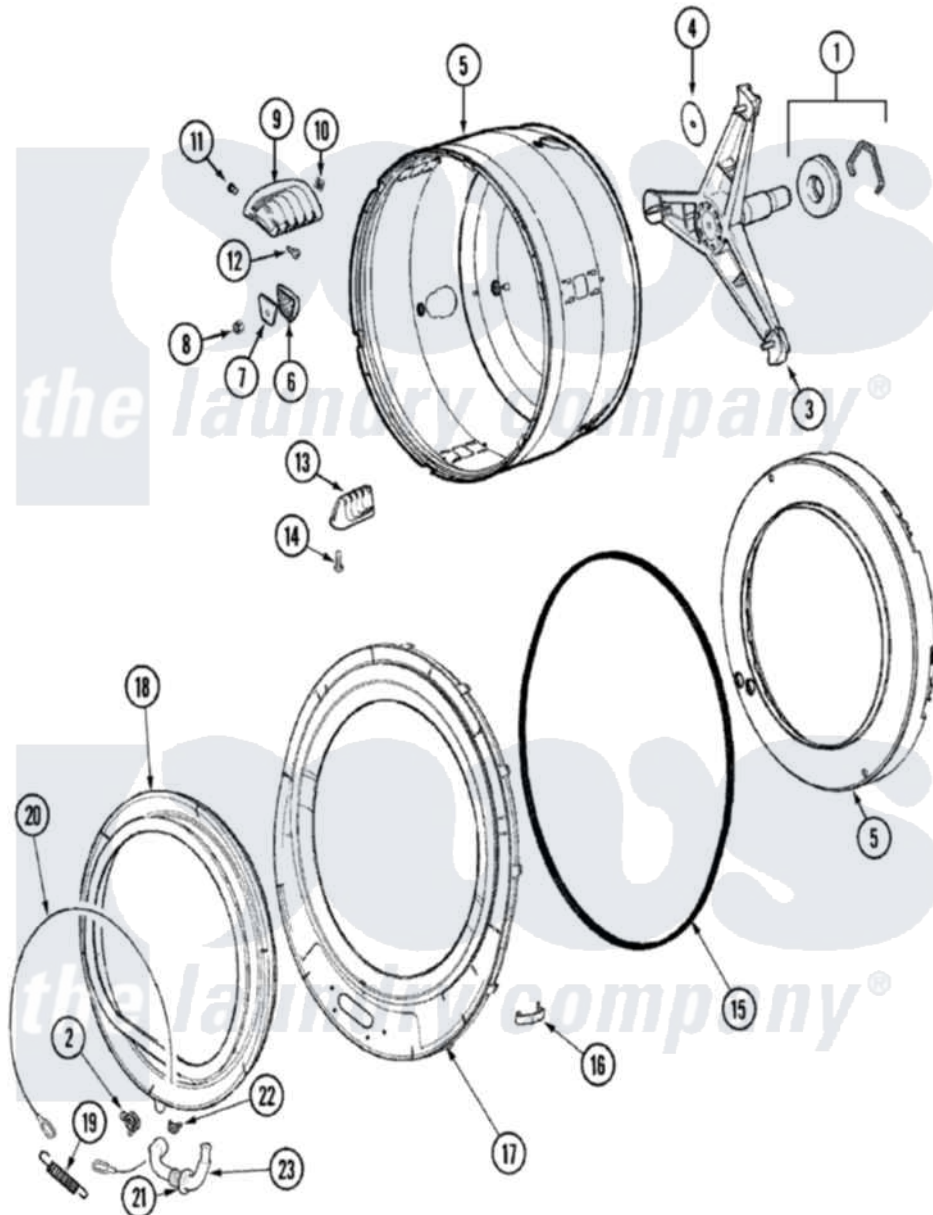

**Maytag MUE2000AYM 16 - SPINNER ASSEMBLY & OUTER TUB COVER(WASH)**

Maytag Commercial Maytag MUE2000AYM Stacked Washer and Dryer Parts Parts Diagram 16 - SPINNER ASSEMBLY & OUTER TUB COVER(WASH)

[Click on the part number to view part](#)

Item	Original Part Number	Replaced By	Status	Part Description
1	<a href="#">22002399</a>			Shaft Seal Sleeve
"	<a href="#">22002398</a>	<a href="#">12002022</a>		Lip Seal Kit
2	<a href="#">22003073</a>	<a href="#">596669</a>		Clamp, Manifold
3	<a href="#">22002123</a>			Tube, Molykote
"	22001994	<a href="#">W10181639</a>		Support
"	22002897	<a href="#">W10181639</a>		Support
4	<a href="#">22002023</a>			Washer, Plastic
5	22002115	<a href="#">6-2717080</a>		Spinner As
6	<a href="#">22002482</a>			Washer, Profile
7	<a href="#">22002020</a>			Washer, Spinner Support
8	22002122	<a href="#">2207454</a>		Nut, Hex
9	<a href="#">22001985</a>			Baffle, Drip
10	<a href="#">22002009</a>			Grommet, Baffle
11	<a href="#">22001999</a>			Grommet, Baffle
12	22002325	<a href="#">22003556</a>		Screw, Baffle

13	<a href="#">22001986</a>	Baffle, Drip	
14	<a href="#">22002059</a>	Screw, Baffle	
15	<a href="#">22002077</a>	Seal, Tub Cover	
16	<a href="#">22002050</a>	Clip, Tub To Cover	
17	33002217	<a href="#">22003212</a>	Cover, Tub --W
18	22001978	<a href="#">12002533</a>	Boot Kit
19	<a href="#">22002099</a>	Spring, Tub	
20	22002105	<a href="#">22002327</a>	Wire, Boot Clamp
21	<a href="#">22003074</a>	Guard, Hose	
22	<a href="#">22003072</a>	CLAMP, HOSE DOUBLE WIRE	
23	22003071	<a href="#">22004477</a>	Drain Hose, Door Boot