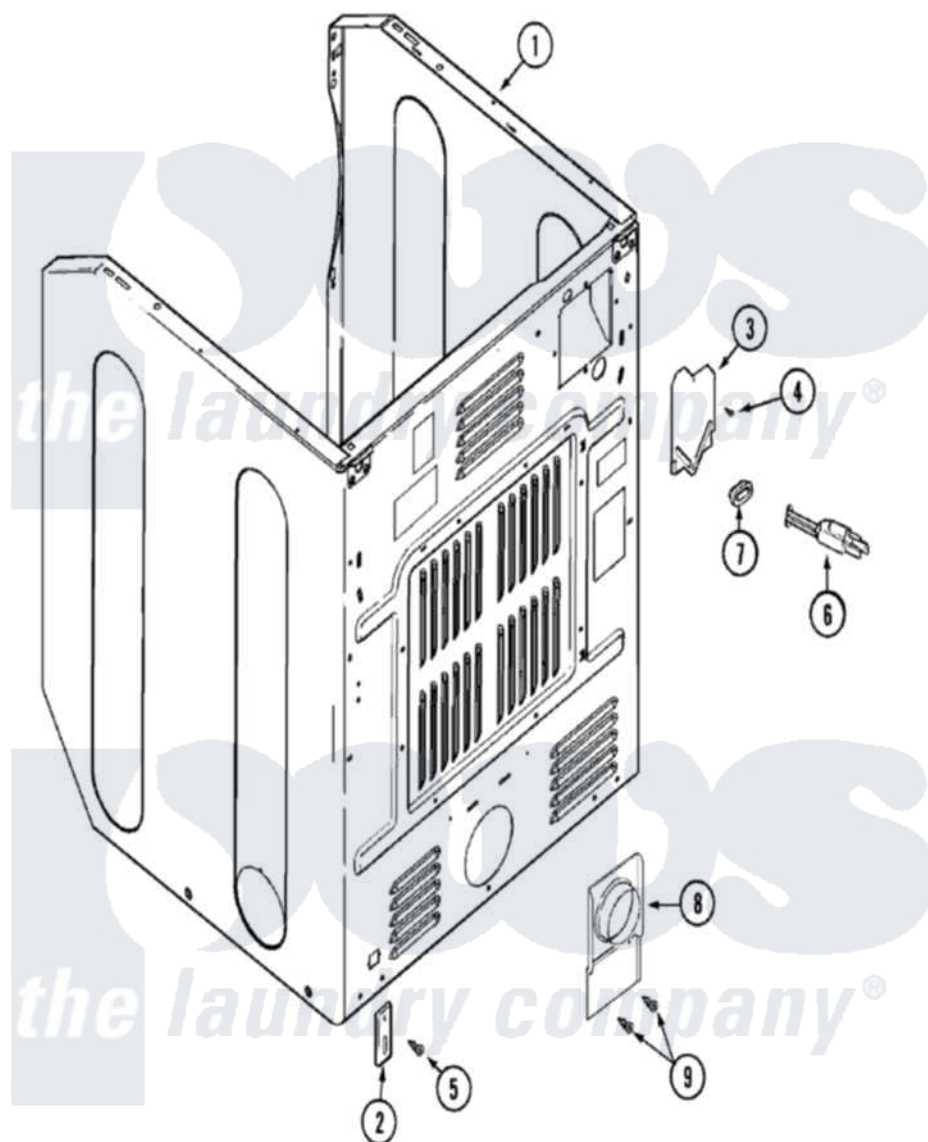

# Maytag MUE2000AYW 04 - CABINET-REAR (DRYER)

Maytag [Commercial Maytag MUE2000AYW Stacked Washer and Dryer Parts](#) Parts Diagram 04 - CABINET-REAR (DRYER)

[Click on the part number to view part](#)

Item	Original Part Number	Replaced By	Status	Part Description
1	<a href="#">33002277</a>			Cabinet
2	<a href="#">33002060</a>			Bracket, Security
3	<a href="#">33001795</a>			Cover, Terminal Block
4	<a href="#">22001995</a>			Screw Note: Screw, Tumbler Front And Shroud
5	<a href="#">22001995</a>			Screw Note: Screw, Tumbler Front And Shroud
6	<a href="#">33002323</a>			Shield, Power Cord
8	22002528		Not Available	BRACKET, EXHAUST DUCT ASSY.
9	<a href="#">22001995</a>			Screw Note: Screw, Tumbler Front And Shroud