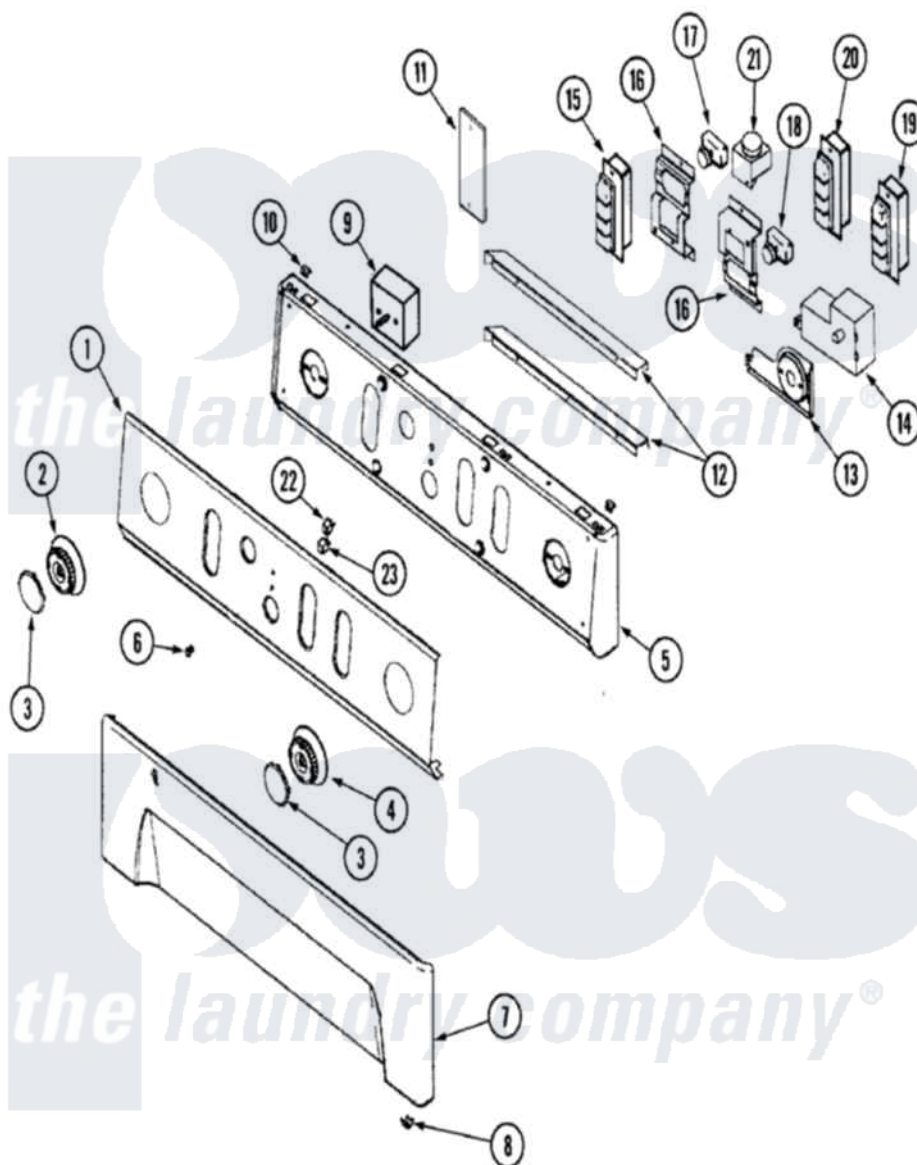

Maytag MUE2000AYW 07 - CONTROL PANEL (WASHER)

Maytag Commercial Maytag MUE2000AYW Stacked Washer and Dryer Parts Parts Diagram 07 - CONTROL PANEL (WASHER)

[Click on the part number to view part](#)

Item	Original Part Number	Replaced By	Status	Part Description
1	W10124350		Not Available	NOT REQUIRED PART OR SEE NOTE