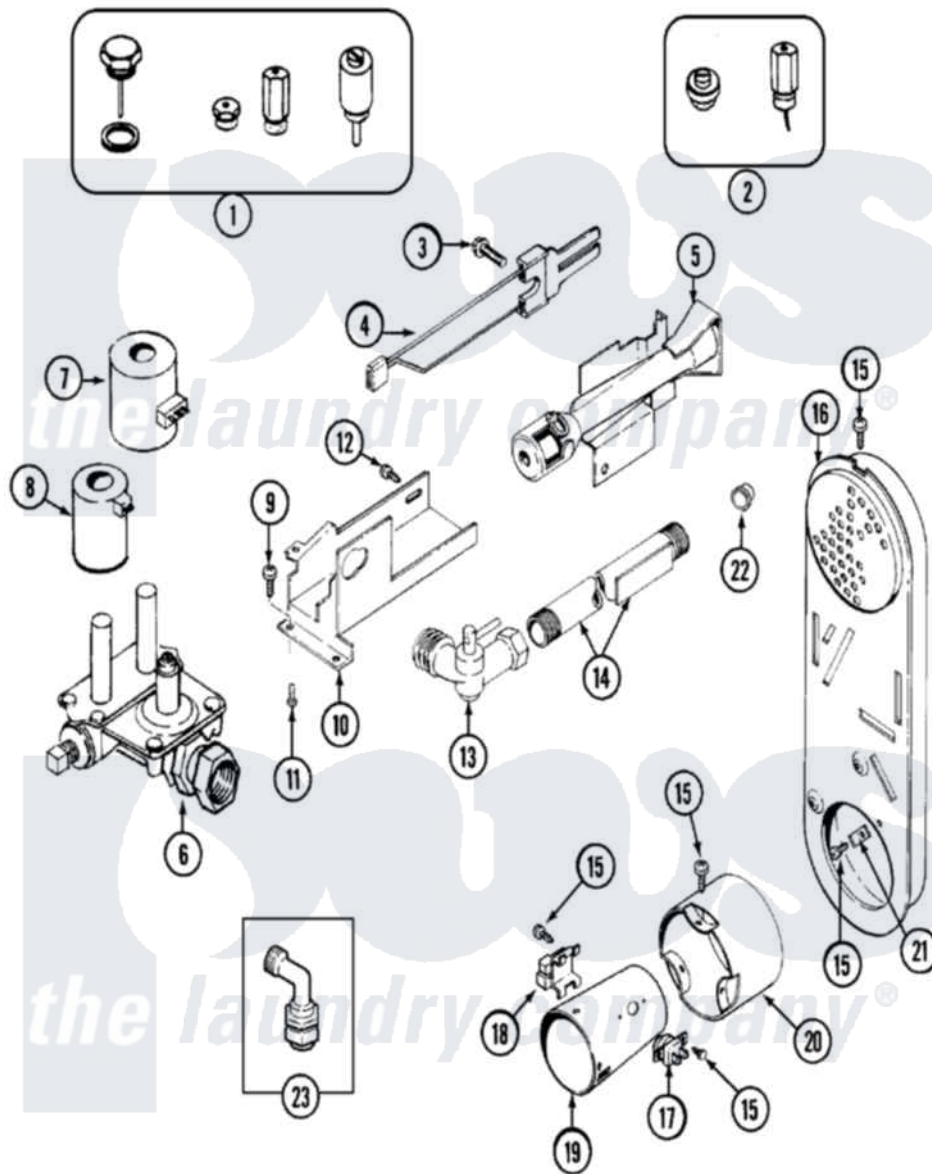

Maytag MUE2000AYW 11 - GAS VALVE (DRYER)

Maytag Commercial Maytag MUE2000AYW Stacked Washer and Dryer Parts Parts Diagram 11 - GAS VALVE (DRYER)
 Click on the part number to view part

Item	Original Part Number	Replaced By	Status	Part Description
2	306204	33002924		Gas Conv K
3	304971			Screw Note: Screw, Igniter
4	304970	4391996		Ignitor
5	33001247	33002793		Burner Assembly
6	306176			Valve, Gas
"	33002056		Not Available	PLUG, HOLE (UPR)
7	306106			Coil, Holding And Booster--W
8	306105	694540		Coil, 60 Hz
9	Y313561			Screw---NA
10	33002055			Bracket, Gas Valve---NA
11	314082	90767		Screw, 8A X 3/8 HeX Washer Head Tapping
12	22001995			Screw Note: Screw, Tumbler Front And Shroud
13	306086			Angle Shut Off For Gas Valve
14	33002220			Pipe And Bracket Assembly
15	211204	90767		Screw, 8A X 3/8 HeX Washer

15	411294	30707		Head Tapping
16	33001810		Not Available	DUCT ASSY., INLET (GAS) NOTE: INLET DUCT ASSEMBLY
17	303395			Thermostat, Hi-Limit
18	Y303377	338906		Radiant, Sensor
19	33001835			Cone Assembly, Combustion
20	Y303841			Cone, Extension
21	Y312890			Retainer, Heater Chamber
22	33001693			Cap, Gas Pipe
23	33002236			Angle Connector Assembly