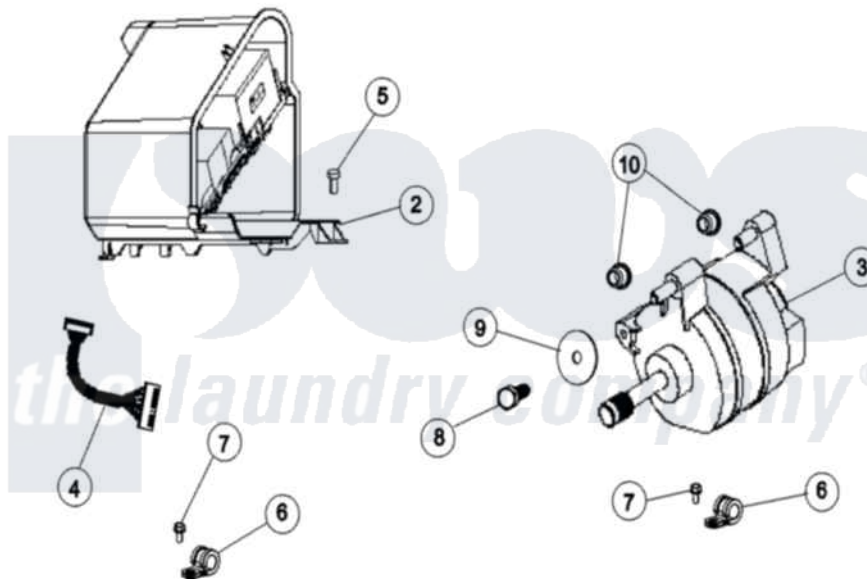

Maytag MUE2000AYW 13 - MOTOR & MOTOR CONTROL

1 USE FOR ITEM 2 PRIOR TO SERIES 88

ITEM 1 - KIT CONTAINS:

Maytag [Commercial Maytag MUE2000AYW Stacked Washer and Dryer Parts](#) Parts Diagram 13 - MOTOR & MOTOR CONTROL

[Click on the part number to view part](#)

Item	Original Part Number	Replaced By	Status	Part Description
1	12002039			Neptune Motor Conversion Kit
2	22004046			Control Assembly, Motor
3	22003856			Motor, Variable Speed
4	22002471			Wire Harness, Motor Control
5	212276	W10116760		Screw
6	22002173	22002014		Clip, Harness To Support
7	Y310632	1163839		Screw
8	22002058	22003599		Bolt- Moto
9	22002320			Washer, Belt Tension Bolt
10	22002082	22003329		Isolator, Motor