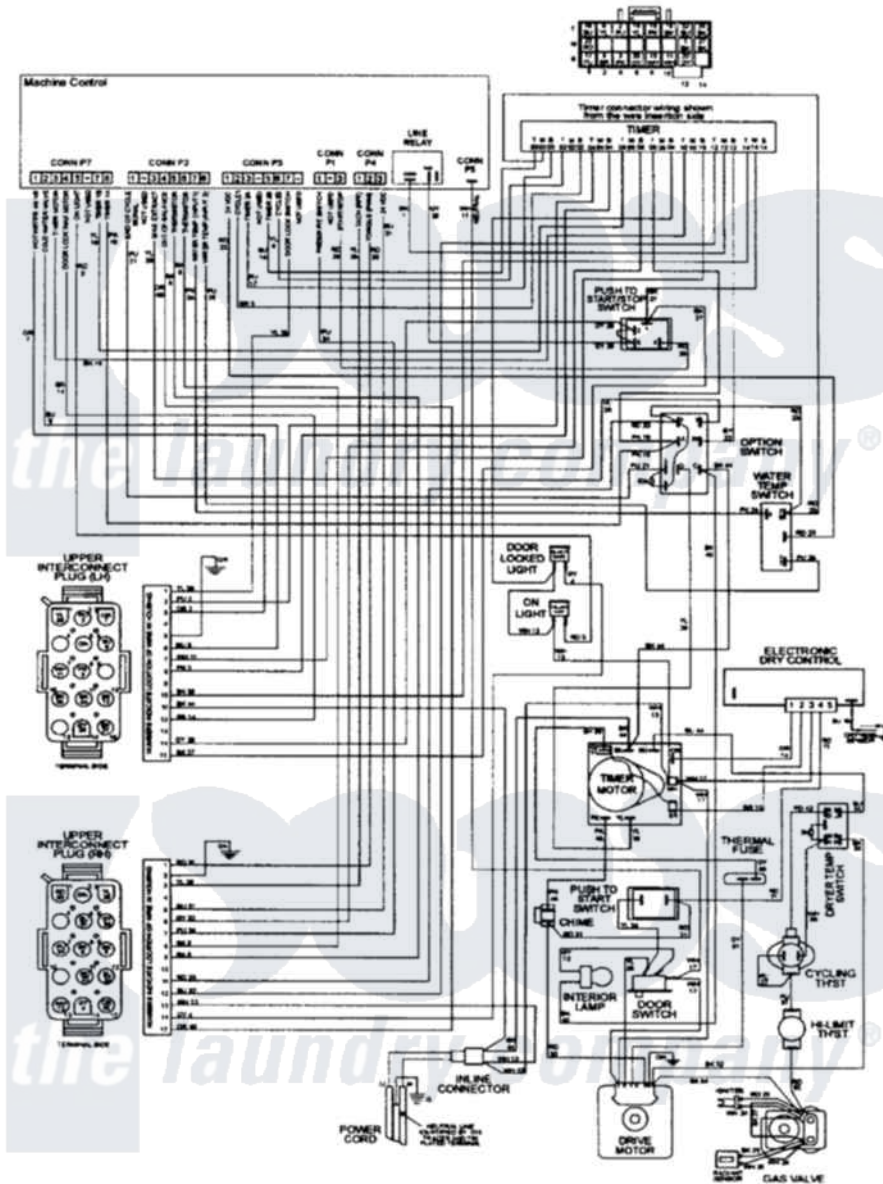

Maytag MUE2000AYW 18 - WIRING INFORMATION

Maytag Commercial Maytag MUE2000AYW Stacked Washer and Dryer Parts Parts Diagram 18 - WIRING INFORMATION

[Click on the part number to view part](#)

Item	Original Part Number	Replaced By	Status	Part Description
NI	15002477		Not Available	WIRING INFORMATION