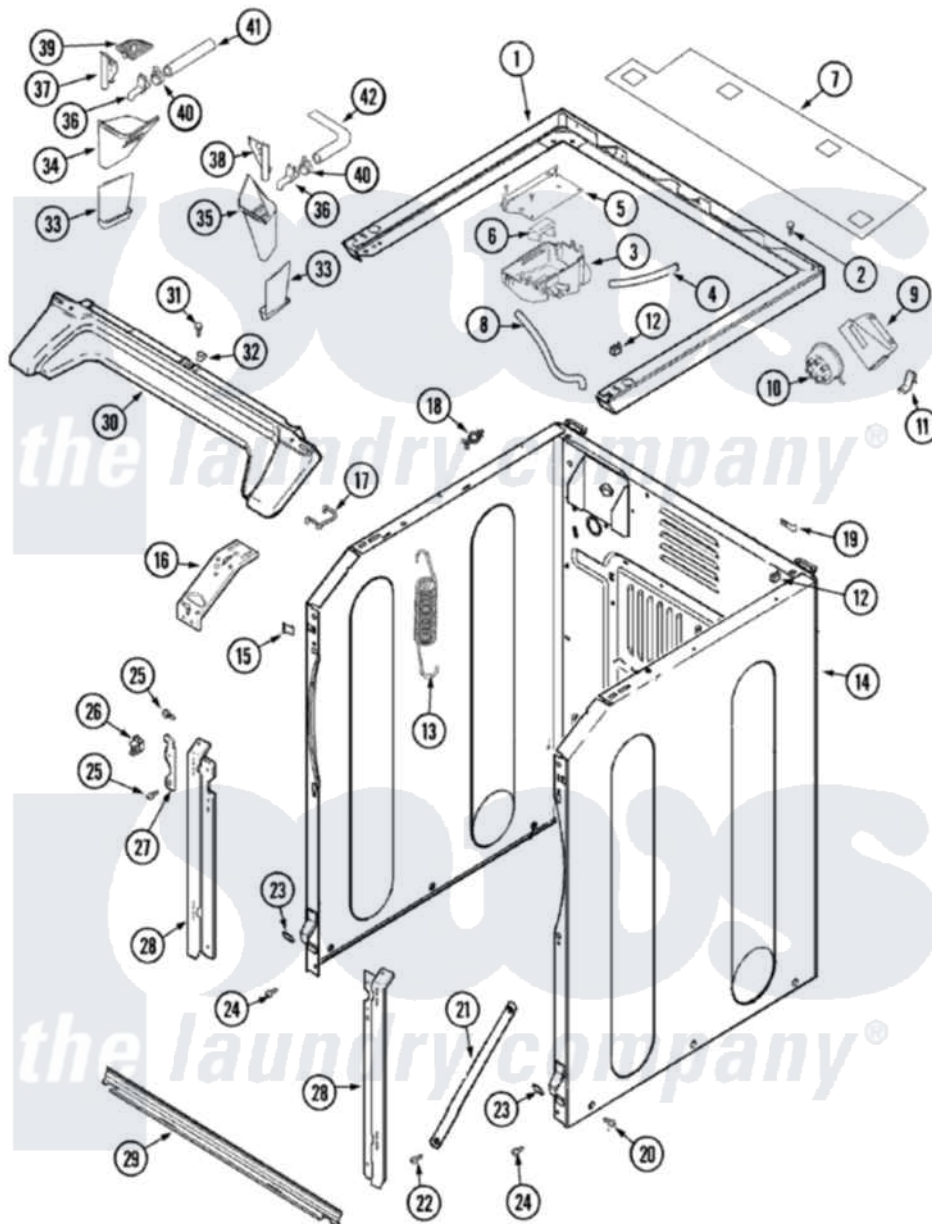

Maytag MUE2000AZW 03 - CABINET-FRONT (WASHER)

Maytag Commercial Maytag MUE2000AZW Stacked Washer and Dryer Parts Diagram 03 - CABINET-FRONT (WASHER)

Click on the part number to view part

Item	Original Part Number	Replaced By	Status	Part Description
1	33002187	33002963		Support, Weld Assembly
2	22001883	214354		Screw, Top Cover To Cabnt.
3	33001855	33002917		Screw, No.10-16
"	22002439	33002775		Vent, Tub
4	22002464			Hose, Vent
5	33002190			SCrew, C BraCe, BraCket, Cabinet
"	33002189			Bracket, Vent Mounting
6	22002440			Deflector, Vent
7	33002192			Clip, Shield
"	33002191			Wire Shield
8	205161	489503		Clamp
"	33002193			Hose, Shower
9	33002188			Support, Pressure Switch
"	Y310376			Clip, Door Switch Harness
10	22002048	22002921		Switch- Pr