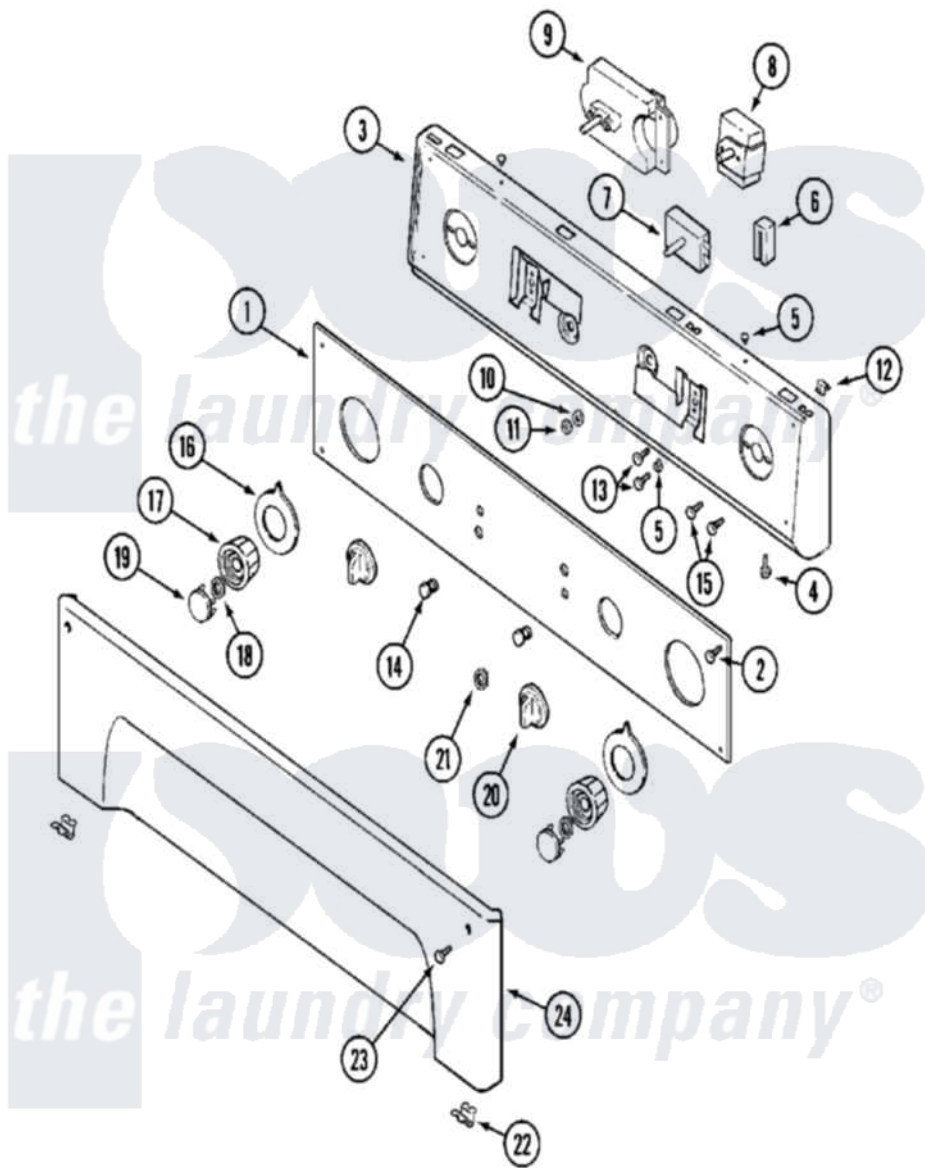

Maytag MUG15MNAWW 01 - CONTROL PANEL

Maytag Commercial Maytag MUG15MNAWW Dryer Parts Parts Diagram 01 - CONTROL PANEL
 Click on the part number to view part

Item	Original Part Number	Replaced By	Status	Part Description
001	33002070			Overlay, Control Panel
002	215506			Screw, Control Panel Overlay
003	33002003			Fastener Clip, Control Panel
"	33002071			Panel, Control
004	215506			Screw, Control Panel Overlay
005	33001132	33002342		Plug, Sifht Hole
006	204075		Not Available	PILOT LAMP (DG MODELS ONLY)
007	306940	W10149462		Switch, Push-To-Start
008	307253			Switch, Cycle Selector
009	Y307296			Timer RPR
010	312751			Lockwasher, Start Switch
011	Y312706	422617		Nut
012	33001977			Fastener, Control Panel
013	Y313588	488234		Screw 8-32 X 1/4
014	215564			Lens, Indicator Light
015	Y313588	488234		Screw 8-32 X 1/4

016	33001500		Dial, Timer Indicator
017	314724		Knob For Timer
018	312273		Nut, Control Knob
019	314723	W10133501	Cap, Knob
020	205663		Knob For Selector Switch
021	Y312702		Knurled Nut, Start Switch
022	33001980		Fastener, Access Panel
023	215506		Screw, Control Panel Overlay
024	33002072		Panel, Access
025	33002084		Wire Harness, Main