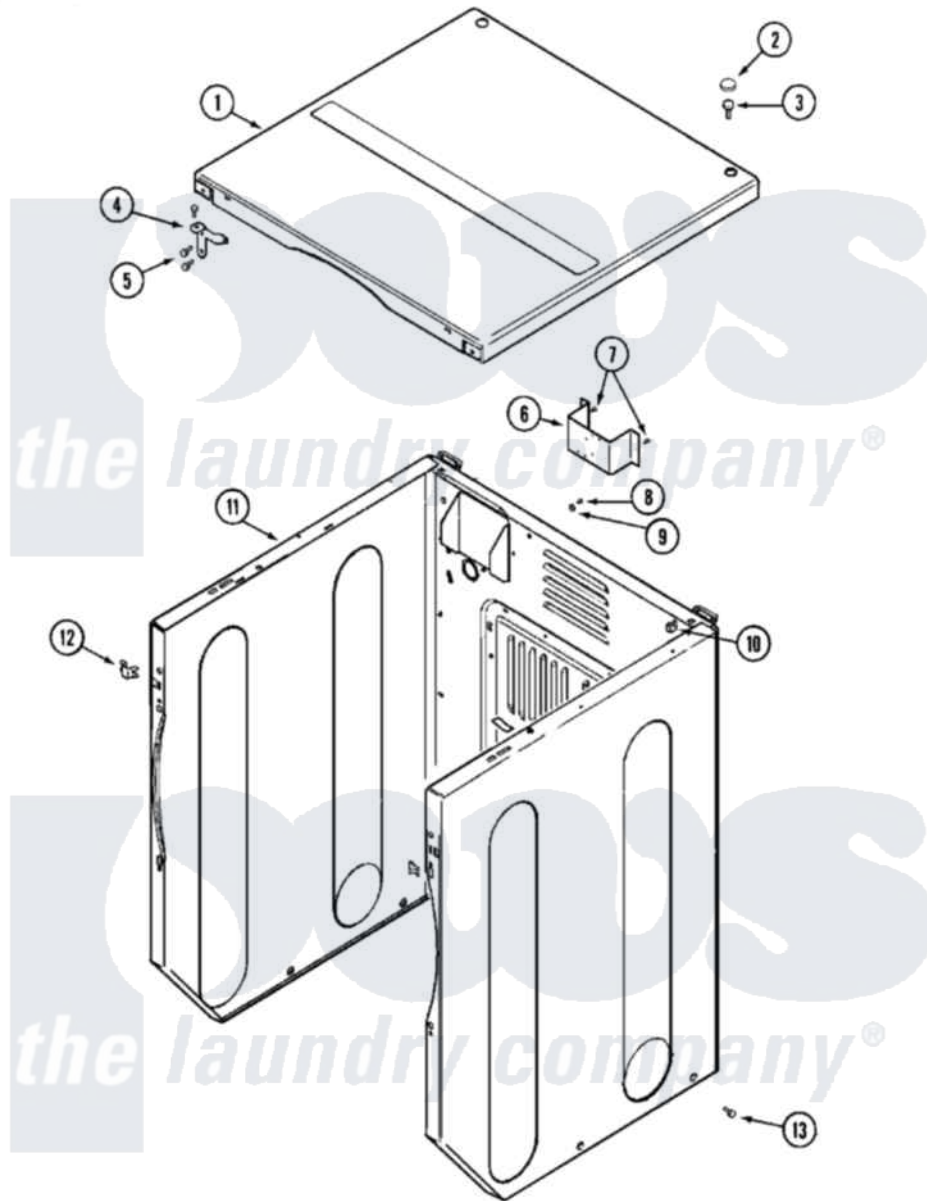

Maytag MUG15MNAWW 02 - CABINET-FRONT (UPPER)

Maytag Commercial Maytag MUG15MNAWW Dryer Parts Parts Diagram 02 - CABINET-FRONT (UPPER)
 Click on the part number to view part

Item	Original Part Number	Replaced By	Status	Part Description
001	33001995	33002124		Cover, Top
002	33001997			Plug, Hole
003	22001883	214354		Screw, Top Cover To Cabnt.
004	33001998			Bracket, Top Cover
"	33001999			Bracket, Top Cover
005	22001995			Screw Note: Screw, Tumbler Front And Shroud
006	NLA		Not Available	BRACKET, TERMINAL BLOCK---NA
007	22001995			Screw Note: Screw, Tumbler Front And Shroud
008	NLA		Not Available	SCREW, GROUND LUG
009	NLA		Not Available	WASHER, GROUND LUG
010	22001502			Fastener, U-NUT
011	NLA		Not Available	CABINET (WHT)
012	33001980			Fastener, Access Panel
013	213007			Xfor Cabinet See Cabinet, Back