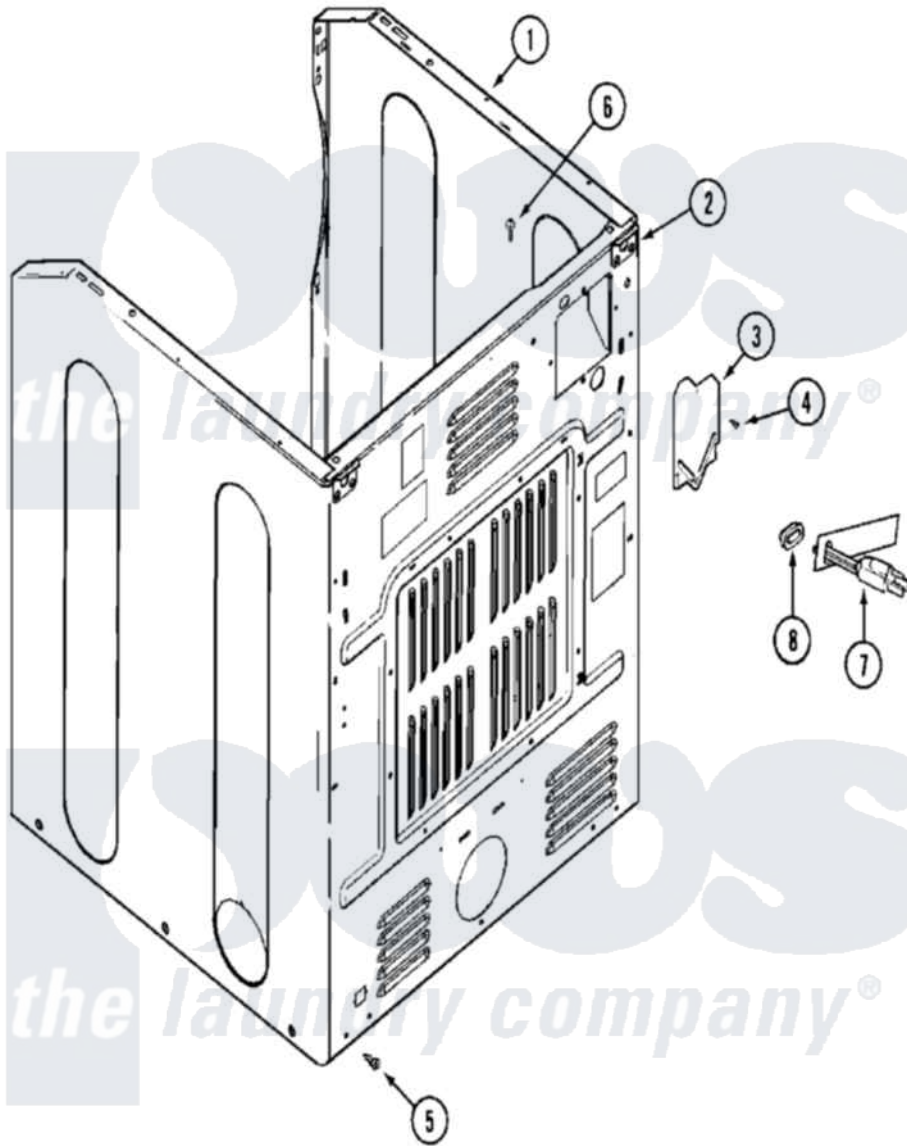

Maytag MUG15MNAWW 04 - CABINET-REAR

Maytag [Commercial Maytag MUG15MNAWW Dryer Parts](#) Parts Diagram 04 - CABINET-REAR
 Click on the part number to view part

Item	Original Part Number	Replaced By	Status	Part Description
001	NLA		Not Available	CABINET (WHT-LWR)
"	NLA		Not Available	PLUG, HOLE
002	NLA		Not Available	BRACKET, CABINET HINGE
003	33001795			Cover, Terminal Block
004	22001995			Screw Note: Screw, Tumbler Front And Shroud
005	22001995			Screw Note: Screw, Tumbler Front And Shroud
006	210186	3370225		Screw
007	208784	22003062		Cord, Power
"	22001178	22003062		Cord, Power
008	33002053	211881		Grommet, Cord Part Not Used-Gas Models Only