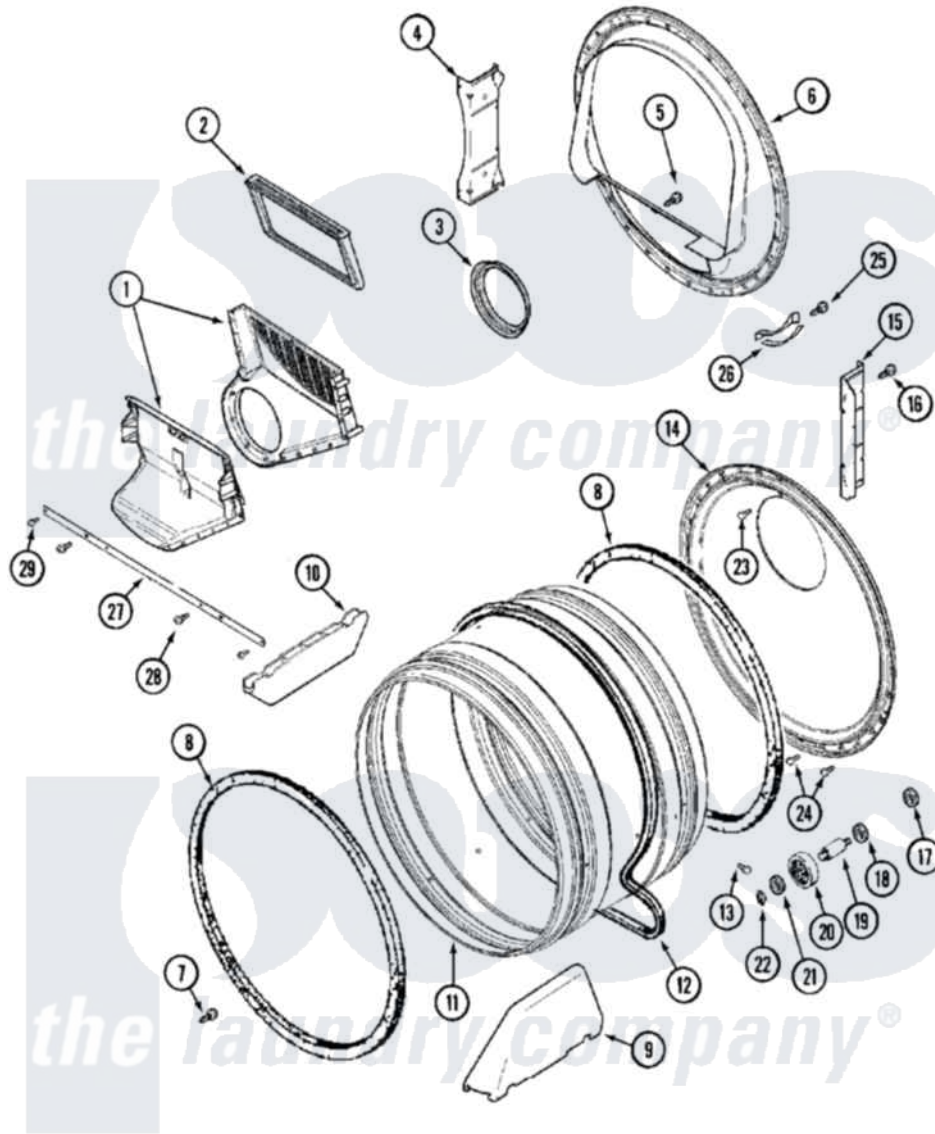

# Maytag MUG15MNAWW 05 - TUMBLER

Maytag [Commercial Maytag MUG15MNAWW Dryer Parts](#) Parts Diagram 05 - TUMBLER  
 Click on the part number to view part

Item	Original Part Number	Replaced By	Status	Part Description
001	<a href="#">33001799</a>			Outlet Duct Assembly Note: Outlet Duct Assembly
002	33001804	<a href="#">33002790</a>		Lint Filter
003	33001758	<a href="#">33002560</a>		Seal, Blower
"	33002082	<a href="#">33002560</a>		Seal, Blower
004	NLA		Not Available	SUPPORT, TUMBLER FRONT
005	NLA		Not Available	SCREW, OUTLET DUCT
006	<a href="#">33001802</a>			Front, Tumbler
007	33001855	<a href="#">33002917</a>		Screw, No.10-16
008	<a href="#">33001807</a>			Seal, Tumbler
009	<a href="#">33002032</a>			Baffle
010	<a href="#">33001755</a>			Baffle
011	33001794	<a href="#">33001889</a>		Tumbler
012	33001777	<a href="#">33002535</a>		V-Belt
013	33001788	<a href="#">33002973</a>		Screw, No.9-15 X 1.00 Hx WS
014	<a href="#">33001801</a>			Back, Tumbler

015	NLA	Not Available	SUPPORT, BACK
016	<a href="#">22001995</a>		Screw Note: Screw, Tumbler Front And Shroud
017	<a href="#">33001443</a>		Nut, Hex
018	Y313347	<a href="#">312535</a>	Washer, Vault Mounting Brk.
019	Y312948	<a href="#">6-3129480</a>	Shaft- Tumbler
020	Y303373	<a href="#">12001541</a>	Drum Roller/Washer Assembly--W
021	<a href="#">312535</a>		Washer, Vault Mounting Brk.
022	410233	<a href="#">9703438</a>	Ring-Retrn
023	<a href="#">210932</a>		Screw, No.8 X 9/16 Ctsk Note: Screw, Inlet Duct
024	22001996	<a href="#">3370225</a>	Screw
025	<a href="#">210720</a>		Rivet, Bearing To Tumbler Fmt
026	<a href="#">306508</a>		Tumbler Bearing Kit ---W
027	<a href="#">33002039</a>		Brace, Tumbler Front
028	<a href="#">33001768</a>		Screw, Shroud Note: Screw, Shroud And Outlet Duct
029	<a href="#">22001995</a>		Screw Note: Screw, Tumbler Front And Shroud