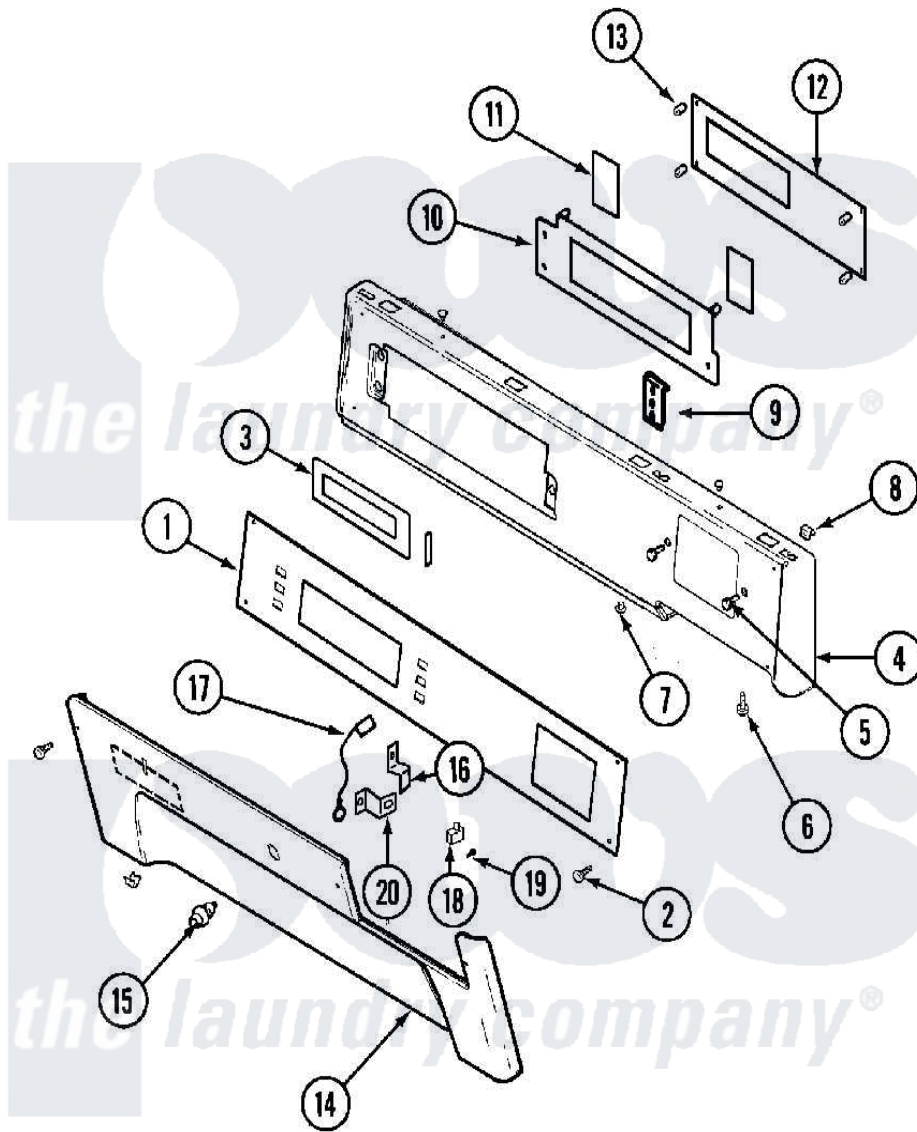

Maytag MUG15PDAEW 01 - CONTROL PANEL

Maytag Commercial Maytag MUG15PDAEW Dryer Parts Parts Diagram 01 - CONTROL PANEL
 Click on the part number to view part

Item	Original Part Number	Replaced By	Status	Part Description
001	33001974		Not Available	OVERLAY, CONTROL PANEL
002	215506			Screw, Control Panel Overlay
003	33001209			Cover, Display
004	33001975	22002457		Panel- Con
"	33002003			Fastener Clip, Control Panel
005	910186	99002757		Screw
006	215506			Screw, Control Panel Overlay
007	33001132	33002342		Plug, Sifht Hole
008	33001977			Fastener, Control Panel
009	33001156			Button, Control
010	33001201			Plate, Control Mounting
011	33001200	33002449		Switch, Membrane
012	33001747	33002605		Circuit Board Assembly
013	33001204			Stand-Off, Ccontrol Board
"	912077			Locknut, Reader Harness
014	215506			Screw, Control Panel Overlay

"	33001978		Panel, Access
"	33001980		Fastener, Access Panel
"	33002004		Clip, Fastener
015	Y206081	W10116737	Lock
016	213750	W10133266	Cam-Lock
017	33001981		Wire, Ground
018	33002117	208042	Switch, Sensor
019	912012	3400409	Screw
020	33001982		Bracket, Switch Mounting
021	33002065		Wire Harness, Main
022	33002060		Bracket, Security
023	22001995		Screw Note: Screw, Tumbler Front And Shroud
"	NLA	Not Available	NUT, SECURITY