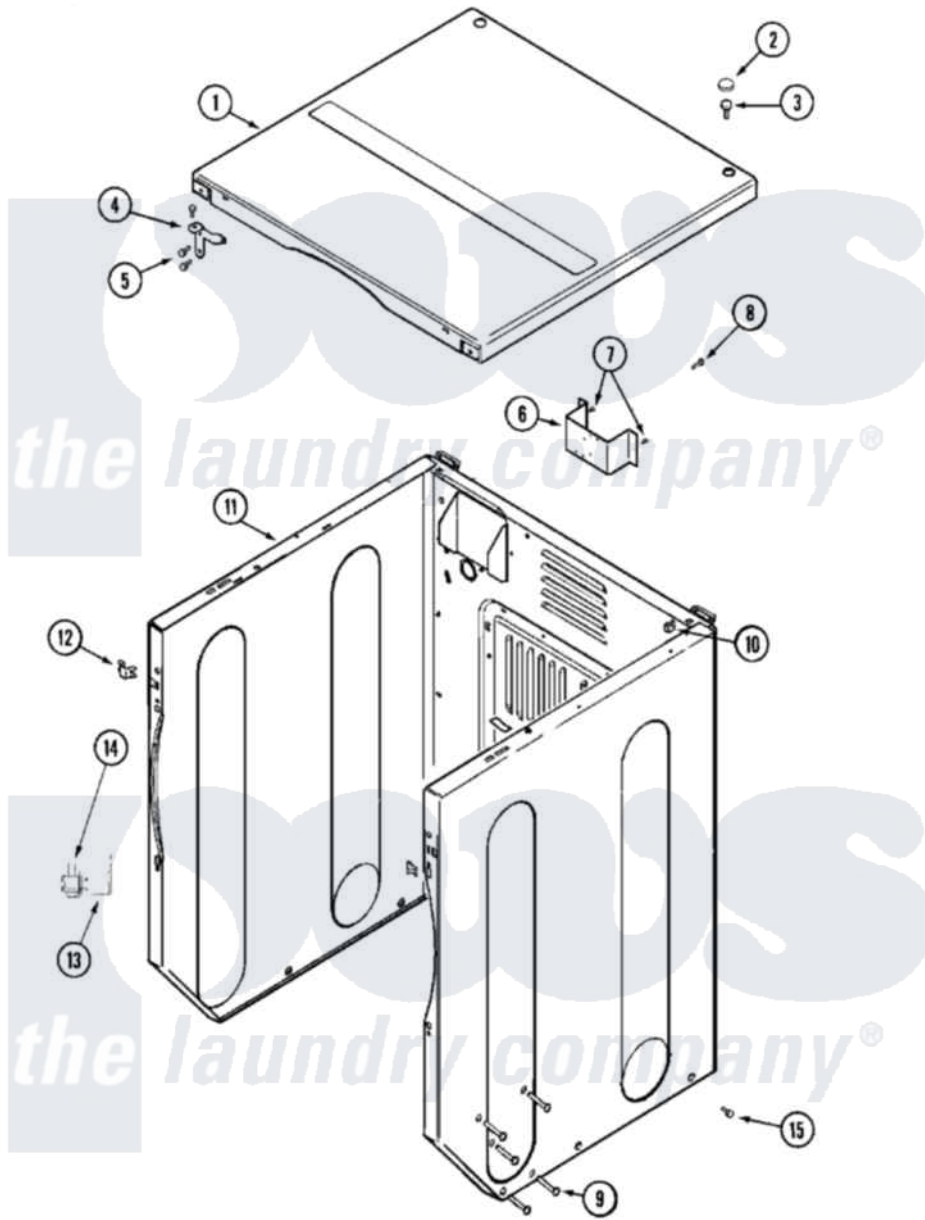

Maytag MUG15PDAEW 03 - CABINET-FRONT (UPPER)

Maytag Commercial Maytag MUG15PDAEW Dryer Parts Parts Diagram 03 - CABINET-FRONT (UPPER)
 Click on the part number to view part

Item	Original Part Number	Replaced By	Status	Part Description
001	33001995	33002124		Cover, Top
002	33001997			Plug, Hole
003	22001883	214354		Screw, Top Cover To Cabnt.
004	33001998			Bracket, Top Cover
"	33001999			Bracket, Top Cover
005	22001995			Screw Note: Screw, Tumbler Front And Shroud
006	NLA		Not Available	BRACKET, TERMINAL BLOCK---NA
007	22001995			Screw Note: Screw, Tumbler Front And Shroud
008	NLA		Not Available	SCREW, GROUND LUG
009	NLA		Not Available	WASHER, GROUND LUG
010	22001502			Fastener, U-NUT
011	NLA		Not Available	CABINET (WHT)
012	33001980			Fastener, Access Panel
013	Y313561			Screw---NA