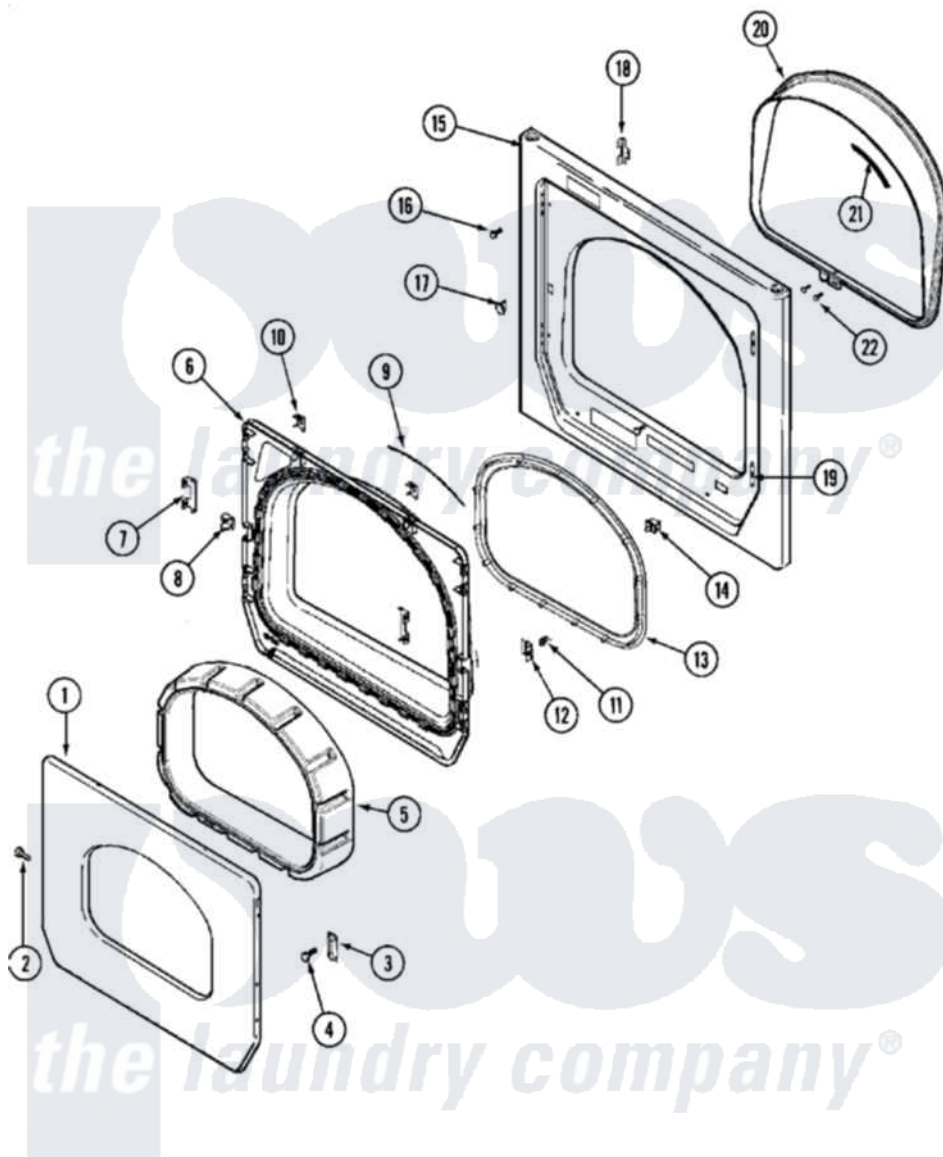

# Maytag MUG15PDAEW 04 - DOOR (UPPER)

Maytag [Commercial Maytag MUG15PDAEW Dryer Parts](#) Parts Diagram 04 - DOOR (UPPER)  
 Click on the part number to view part

Item	Original Part Number	Replaced By	Status	Part Description
001	<a href="#">33002015</a>			Door, Outer
002	<a href="#">22002063</a>			Screw No.8-18AB Wafer Head
003	<a href="#">33002017</a>			Hinge, Door
004	22002062	<a href="#">98006631</a>		Screw
005	22002300	<a href="#">9740848</a>		Screw, Mixing Valve Mounting
"	33002018	<a href="#">33002780</a>		Door Tunnel W` Handle
006	<a href="#">33002020</a>			Door, Inner W/Seal
007	<a href="#">22002038</a>			Clip, Door
008	<a href="#">33001763</a>			Plug, Inner Door
009	<a href="#">33002094</a>			Seal, Door
010	<a href="#">22002039</a>			Clip, Door
011	<a href="#">33001761</a>			Strike, Door
012	<a href="#">33001793</a>			Bracket, Strike
013	33002022	<a href="#">33002607</a>		Lens, Door
014	33002250	<a href="#">33002166</a>		Switch, Door
015	33001711	<a href="#">33002936</a>		Medallion-

"	33002023	<a href="#">33002081</a>	Panel, Front
"	33002051		Not Available
016	33001486	<a href="#">98008544</a>	SCREW, FRONT PANEL
017	33001791	<a href="#">306436</a>	Screw
018	<a href="#">33002025</a>		Door Latch Kit--W
019	<a href="#">33001175</a>		Twin Speednut
020	<a href="#">33002026</a>		Cover, Hinge Hole
021	<a href="#">33001767</a>		Extension, Tumbler Front
022	33001855	<a href="#">33002917</a>	Seal, Shroud
			Screw, No.10-16