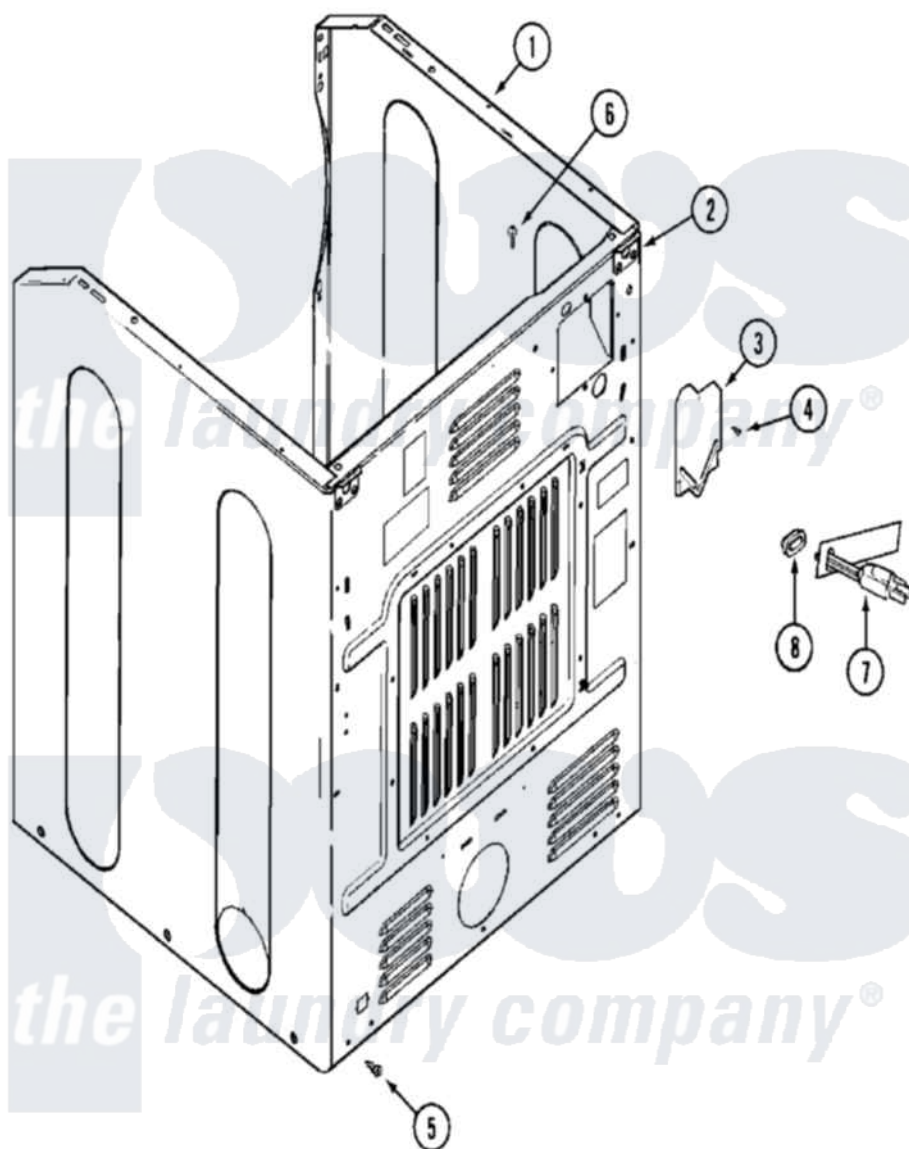

Maytag MUG15PDAEW 05 - CABINET-REAR

Maytag [Commercial Maytag MUG15PDAEW Dryer Parts](#) Parts Diagram 05 - CABINET-REAR
 Click on the part number to view part

Item	Original Part Number	Replaced By	Status	Part Description
001	NLA		Not Available	CABINET (WHT-LWR)
"	Y310376			Clip, Door Switch Harness
002	NLA		Not Available	BRACKET, CABINET HINGE
003	33001795			Cover, Terminal Block
004	22001995			Screw Note: Screw, Tumbler Front And Shroud
005	22001995			Screw Note: Screw, Tumbler Front And Shroud
006	210186	3370225		Screw
007	208749		Not Available	CORD, POWER (EXPORT)
008	216183			Grommet, Cord Export